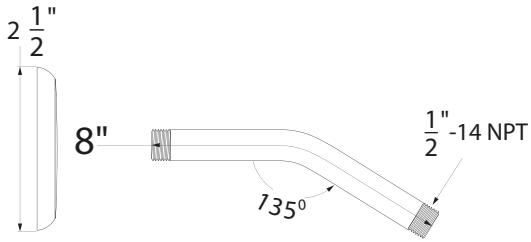

**P6381601, P6381602, P6381616, P6381649 - Tazio Tub and Shower Trim**

**Description**

**TAZIO TUB & SHOWER TRIM KIT**

- Tazio metal lever handle
- 6" Round shower head
- Single Setting shower head
- 1.5 GPM shower head

**BREAK DOWN  
Component Parts List**

17	CTFZ0016	1
16	CCQT0002	1
15	CTCP0072	1
14	CTST0117	1
13	CTHZ0443	1
12	CTCB0185	1
11	CTCB0670	1
10	CTCB0770	1
9	CTRR0244	1
8	CTCT0090	1
7	CTWP0223	1
6	CTWP0318	1
5	CTST0230	2
4	ATBE0197	1
3	ATBA0258	1
2	CTPT0051	1
1	CTCT0070	1
<b>No</b>	<b>PART</b>	<b>Qty</b>

# SPECIFIED MODEL

• Shower arm (P01284xx)

• Shower head (P14273xx)

• Valve trim (P33211xx)

• Tub Spout (P05295xx)

Item Number	Type	Date
P6381601, P6381602, P6381616, P6381649	Trim Kit	9-24-2021