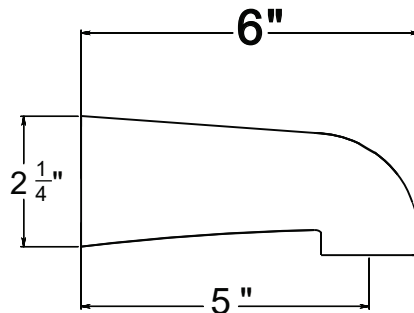

# SPECIFIED MODEL

• Shower arm (P01284xx)

• Shower head (P14273xx)

• Valve trim (P33211xx)

• Tub Spout (P05295xx)

Item Number	Type	Date
P6381601, P6381602, P6381616, P6381649	Trim Kit	9-24-2021