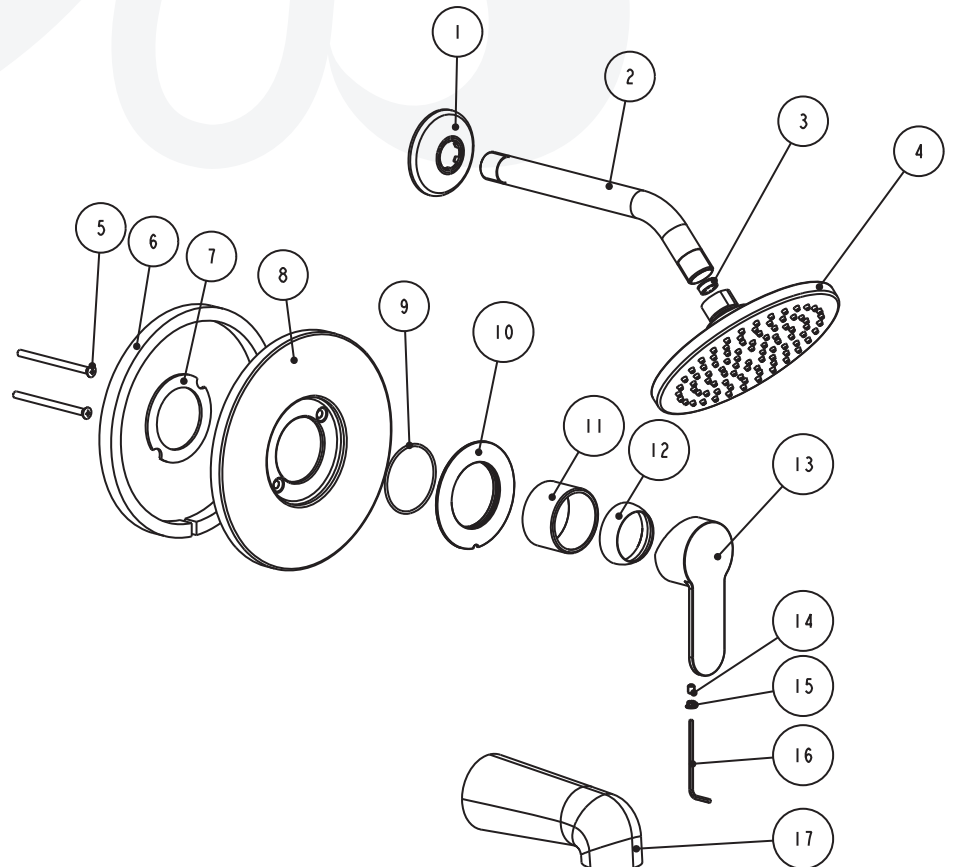

**P6381601, P6381602, P6381616, P6381649 - Tazio Tub and Shower Trim**

**Description**

**TAZIO TUB & SHOWER TRIM KIT**

- Tazio metal lever handle
- 6" Round shower head
- Single Setting shower head
- 1.5 GPM shower head

• VALVE SOLD SEPARATELY

**Standards**

- Complies with IAPMO UPC/cUPC
- ADA Accessibility Guidelines for Buildings and Facilities - 4.27.4 Controls and Mechanisms

P6381601

**Colors / Finishes**

- P6381601** Chrome
- P6381602** PVD Satin Nickel
- P6381616** PVD Satin Brass
- P6381649** Matte Black

**BREAK DOWN  
Component Parts List**

17	CTFZ0016	1
16	CCQT0002	1
15	CTCP0072	1
14	CTST0117	1
13	CTHZ0443	1
12	CTCB0185	1
11	CTCB0670	1
10	CTCB0770	1
9	CTRR0244	1
8	CTCT0090	1
7	CTWP0223	1
6	CTWP0318	1
5	CTST0230	2
4	ATBE0197	1
3	ATBA0258	1
2	CTPT0051	1
1	CTCT0070	1
<b>No</b>	<b>PART</b>	<b>Qty</b>

# SPECIFIED MODEL

• Shower arm (P01284xx)

• Shower head (P14273xx)

• Valve trim (P33211xx)

• Tub Spout (P05295xx)

Item Number	Type	Date
P6381601, P6381602, P6381616, P6381649	Trim Kit	9-24-2021