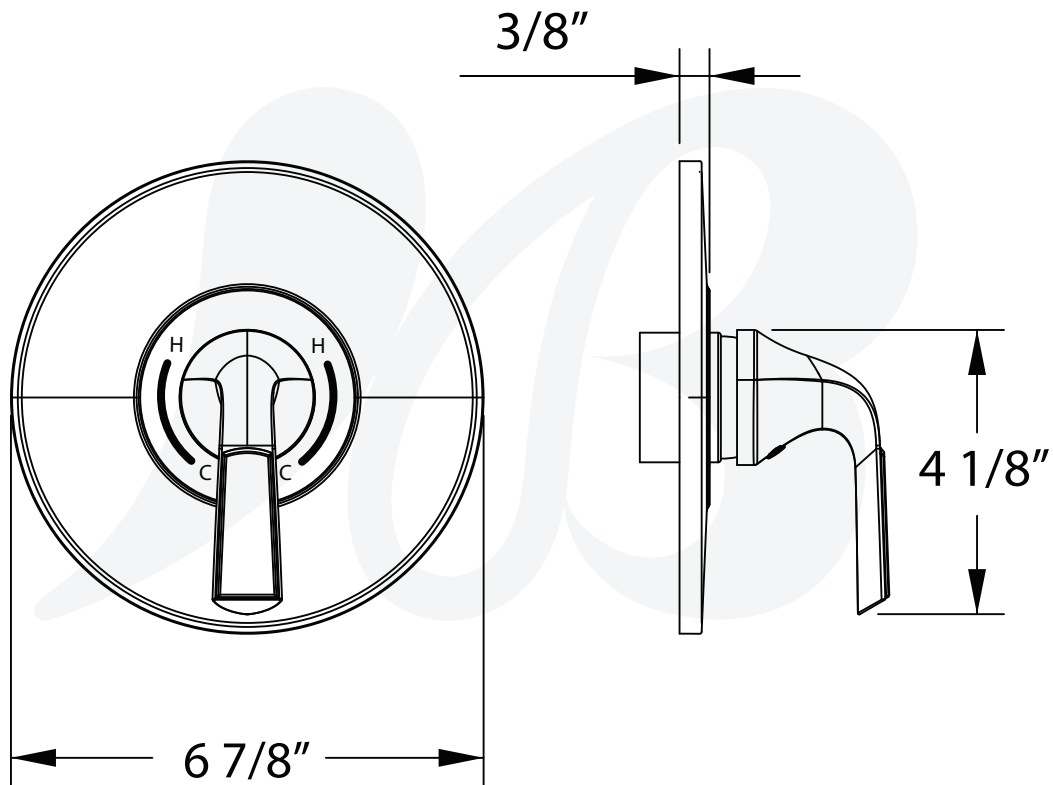

**P6381601, P6381602, P6381616, P6381649 - Tazio Tub and Shower Trim**

**Description**

**TAZIO TUB & SHOWER TRIM KIT**

- Tazio metal lever handle
- 6" Round shower head
- Single Setting shower head
- 1.5 GPM shower head

**BREAK DOWN  
Component Parts List**

17	CTFZ0016	1
16	CCQT0002	1
15	CTCP0072	1
14	CTST0117	1
13	CTHZ0443	1
12	CTCB0185	1
11	CTCB0670	1
10	CTCB0770	1
9	CTRR0244	1
8	CTCT0090	1
7	CTWP0223	1
6	CTWP0318	1
5	CTST0230	2
4	ATBE0197	1
3	ATBA0258	1
2	CTPT0051	1
1	CTCT0070	1
<b>No</b>	<b>PART</b>	<b>Qty</b>

# SPECIFIED MODEL

• Shower arm (P01284xx)

• Shower head (P14273xx)

• Valve trim (P33211xx)

• Tub Spout (P05295xx)

Item Number	Type	Date
P6381601, P6381602, P6381616, P6381649	Trim Kit	9-24-2021