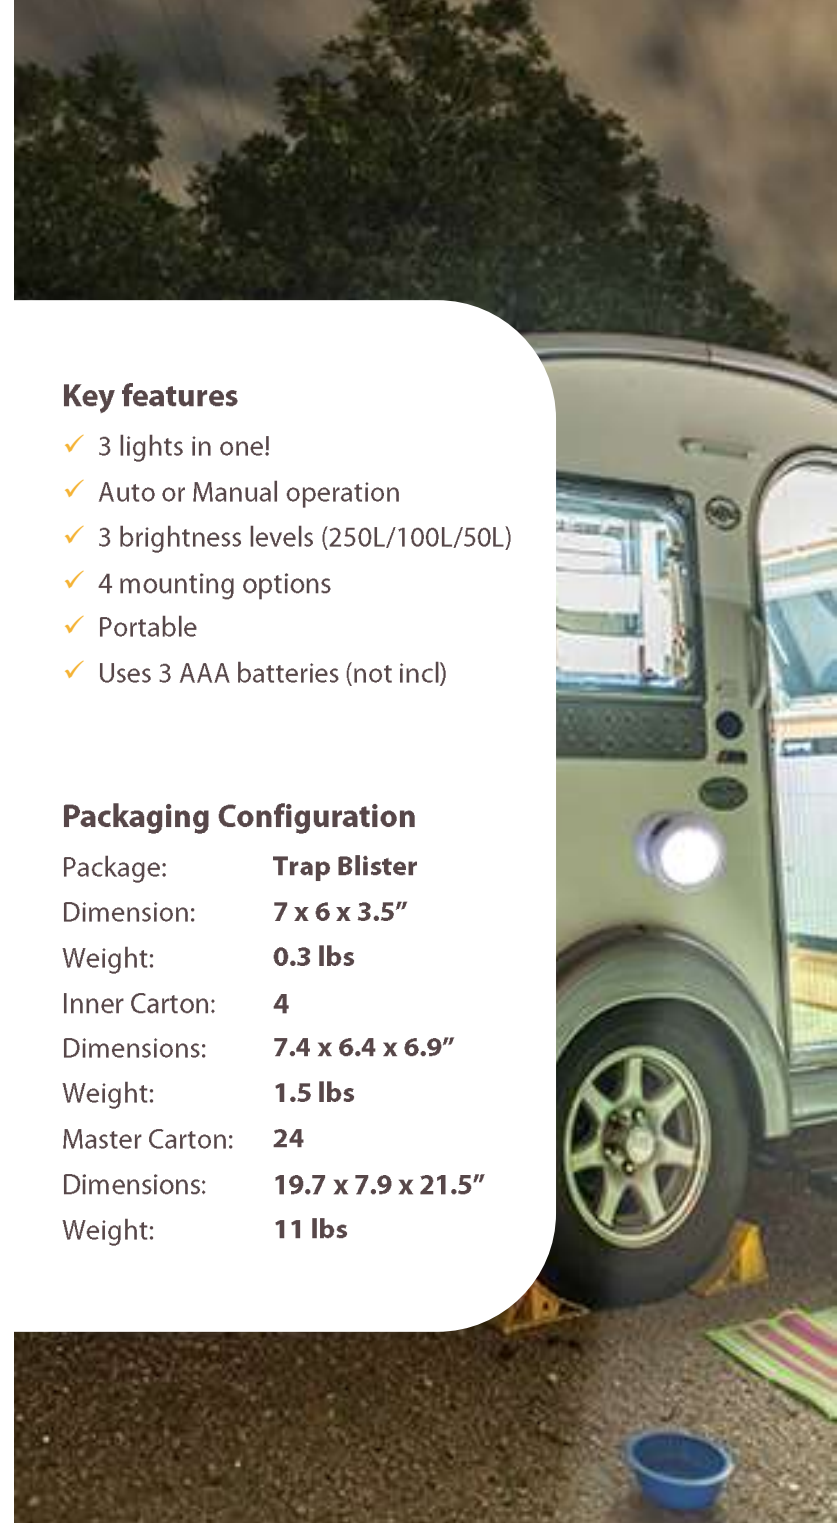

Packaging Configuration

Package:	Trap Blister
Dimension:	7 x 6 x 3.5"
Weight:	0.3 lbs
Inner Carton:	4
Dimensions:	7.4 x 6.4 x 6.9"
Weight:	1.5 lbs
Master Carton:	24
Dimensions:	19.7 x 7.9 x 21.5"
Weight:	11 lbs