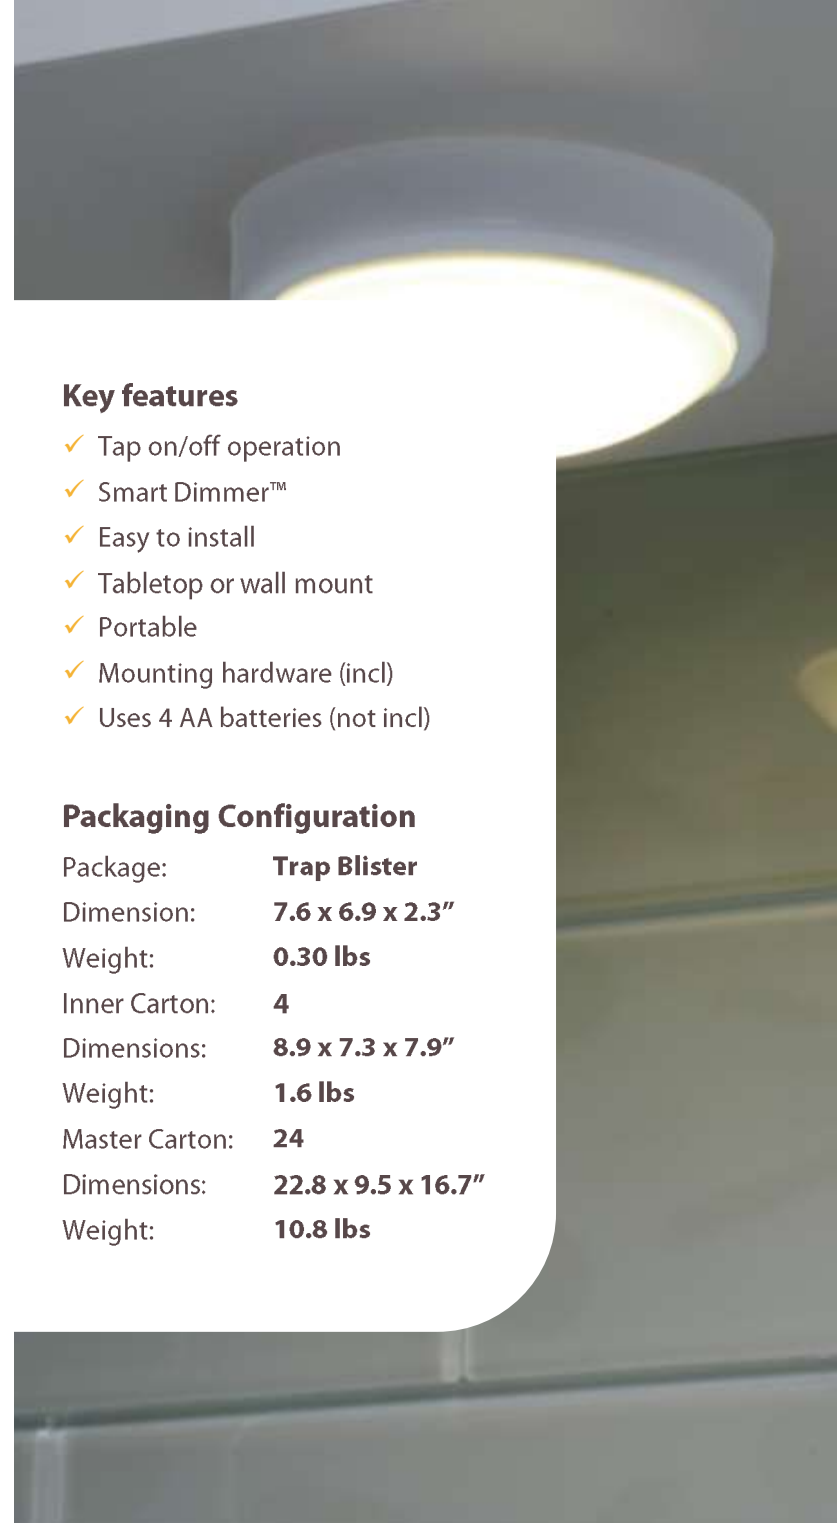

Key features

- ✓ Tap on/off operation
- ✓ Smart Dimmer™
- ✓ Easy to install
- ✓ Tabletop or wall mount
- ✓ Portable
- ✓ Mounting hardware (incl)
- ✓ Uses 4 AA batteries (not incl)

Packaging Configuration

Package:	Trap Blister
Dimension:	7.6 x 6.9 x 2.3"
Weight:	0.30 lbs
Inner Carton:	4
Dimensions:	8.9 x 7.3 x 7.9"
Weight:	1.6 lbs
Master Carton:	24
Dimensions:	22.8 x 9.5 x 16.7"
Weight:	10.8 lbs