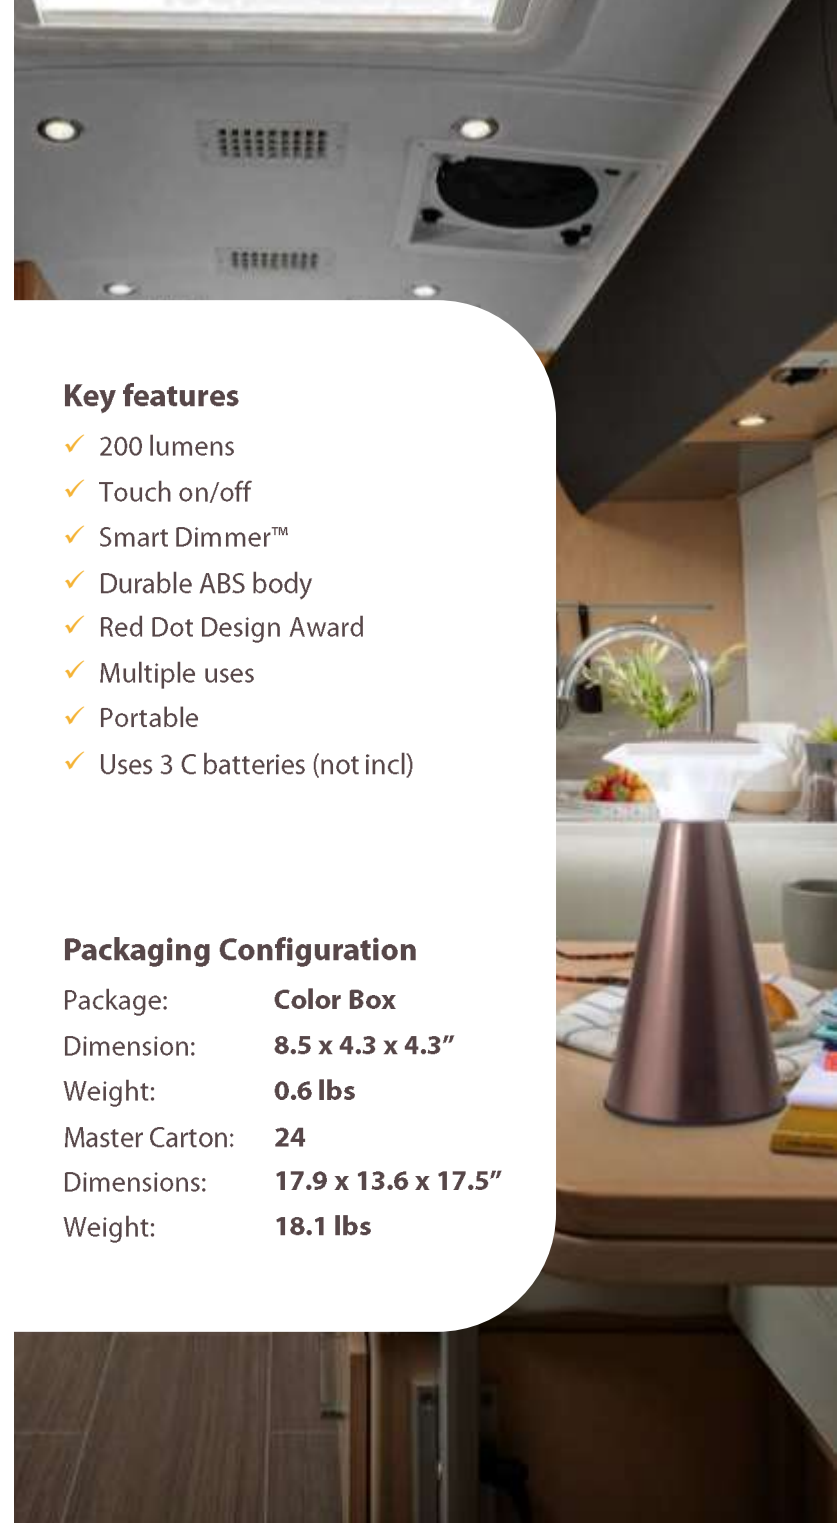

Packaging Configuration

Package:	Color Box
Dimension:	8.5 x 4.3 x 4.3"
Weight:	0.6 lbs
Master Carton:	24
Dimensions:	17.9 x 13.6 x 17.5"
Weight:	18.1 lbs