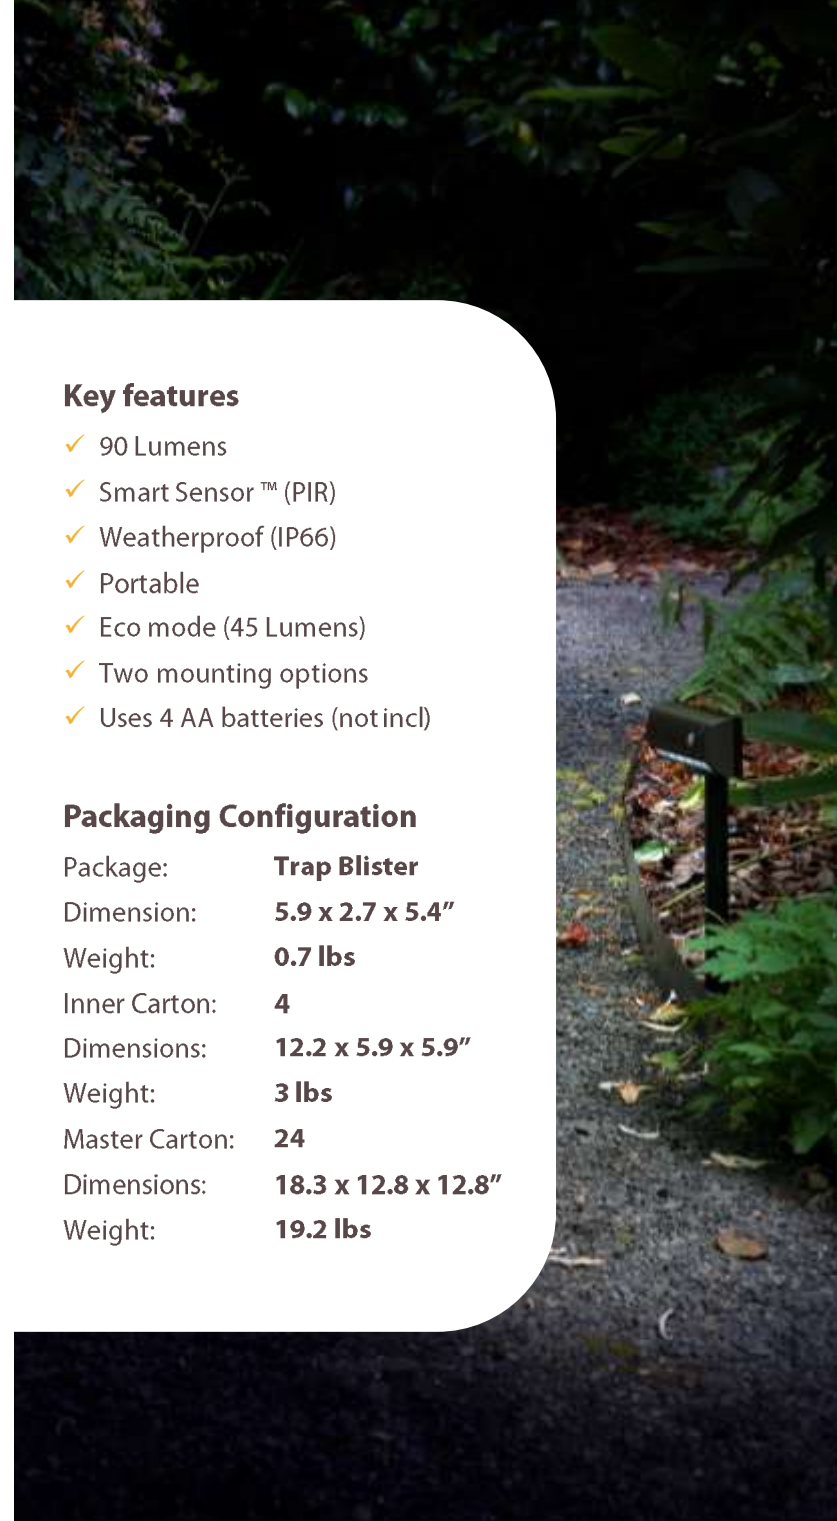

Packaging Configuration

Package:	Trap Blister
Dimension:	5.9 x 2.7 x 5.4"
Weight:	0.7 lbs
Inner Carton:	4
Dimensions:	12.2 x 5.9 x 5.9"
Weight:	3 lbs
Master Carton:	24
Dimensions:	18.3 x 12.8 x 12.8"
Weight:	19.2 lbs