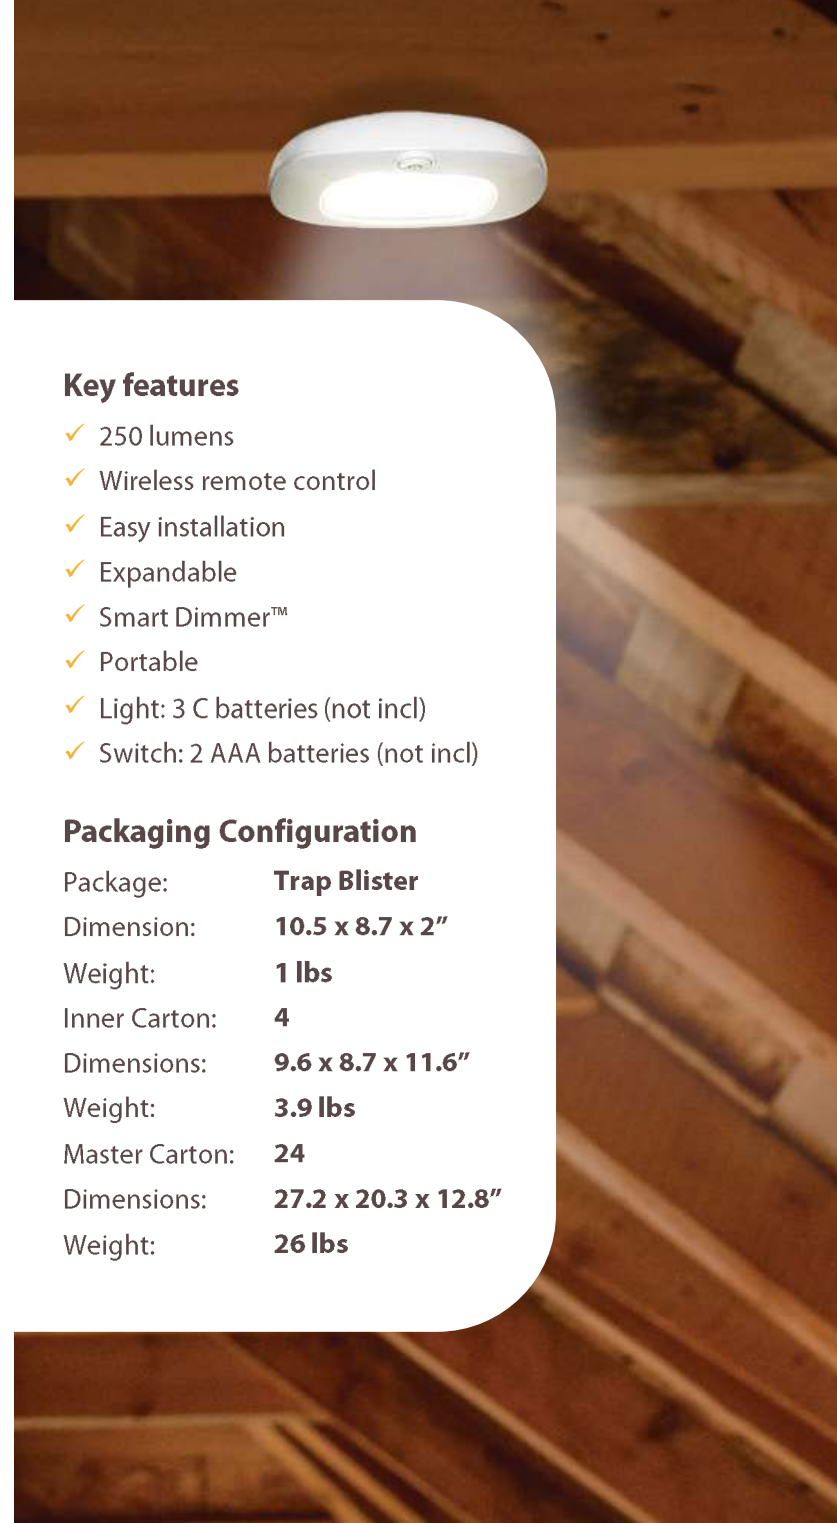

Packaging Configuration

Package:	Trap Blister
Dimension:	10.5 x 8.7 x 2"
Weight:	1 lbs
Inner Carton:	4
Dimensions:	9.6 x 8.7 x 11.6"
Weight:	3.9 lbs
Master Carton:	24
Dimensions:	27.2 x 20.3 x 12.8"
Weight:	26 lbs