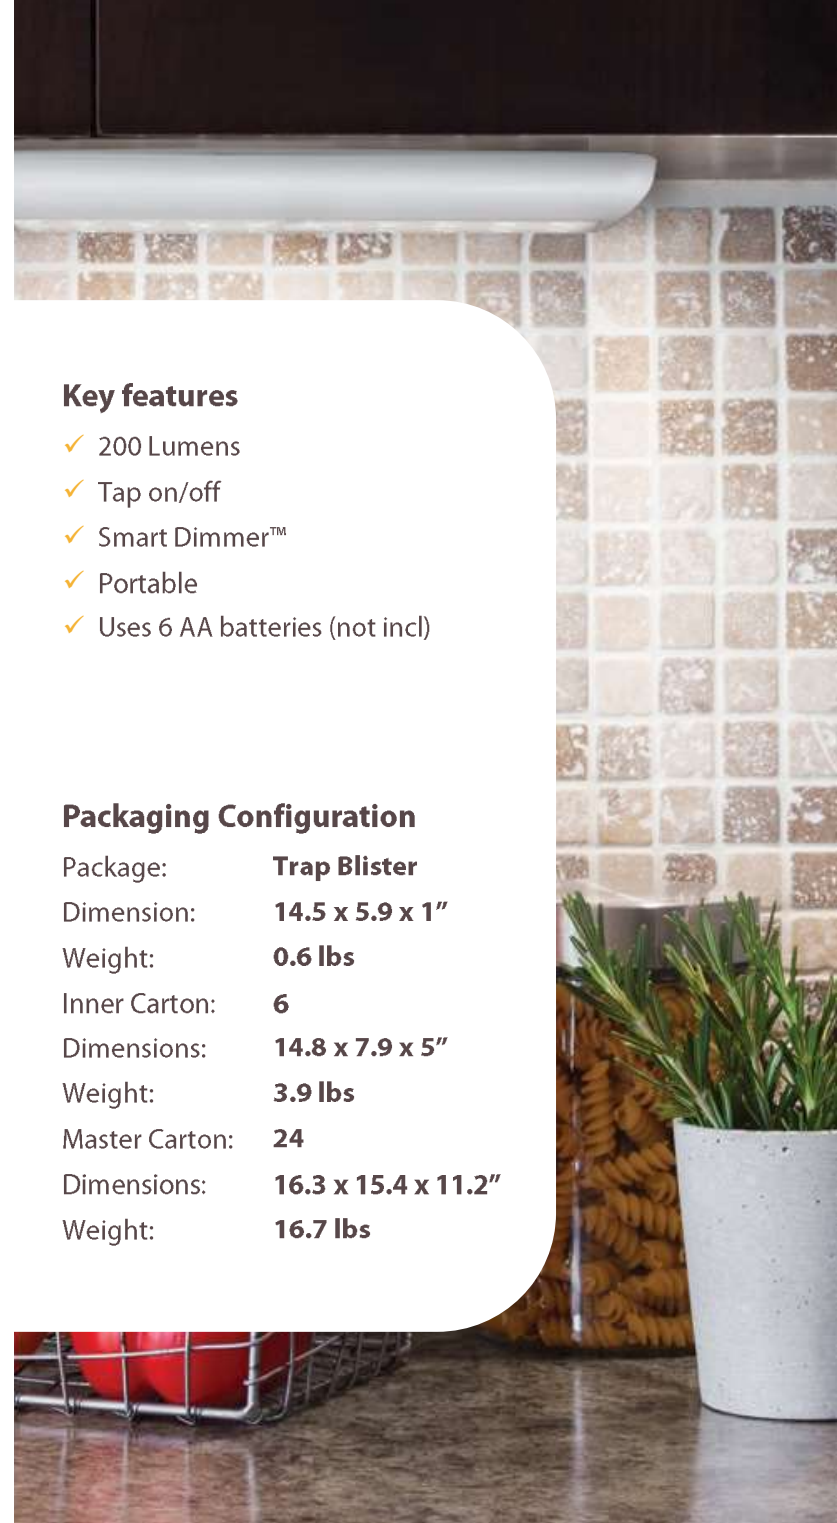

Packaging Configuration

Package:	Trap Blister
Dimension:	14.5 x 5.9 x 1"
Weight:	0.6 lbs
Inner Carton:	6
Dimensions:	14.8 x 7.9 x 5"
Weight:	3.9 lbs
Master Carton:	24
Dimensions:	16.3 x 15.4 x 11.2"
Weight:	16.7 lbs