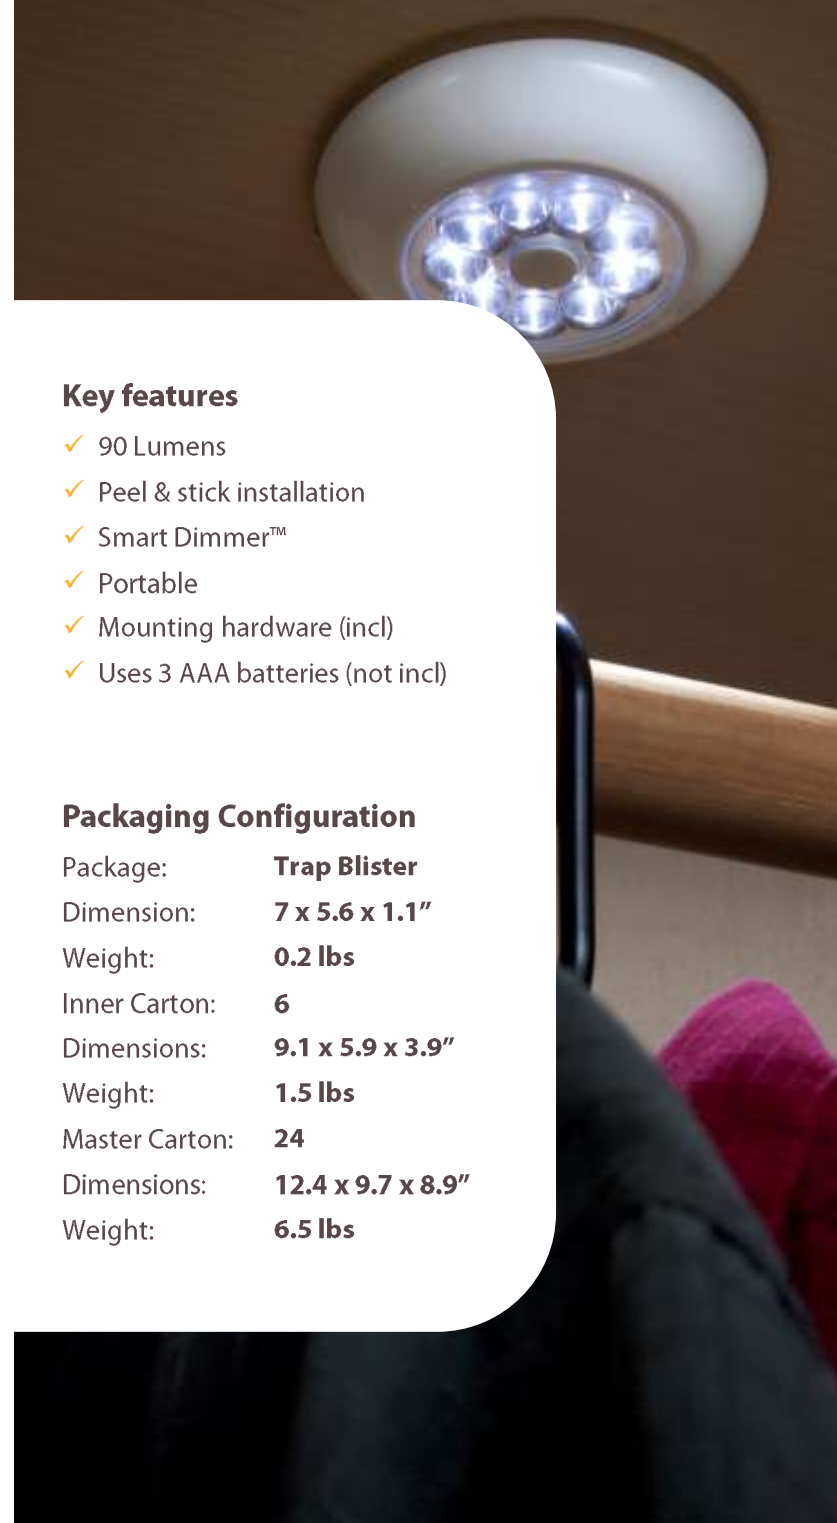

9 LED Anywhere Light XB (1 pack)

This compact and ultra-bright light makes it a snap to illuminate any dark space. Just peel and stick to install. Detaches for handheld use. To adjust light level, touch and hold the power button. Smart Dimmer™ automatically remembers your preferred setting.

9 LED Anywhere Light XB (3 pack)

This compact and ultra-bright light makes it a snap to illuminate any dark space. Just peel and stick to install. Detaches for handheld use. To adjust light level, touch and hold the power button. Smart Dimmer™ automatically remembers your preferred setting.