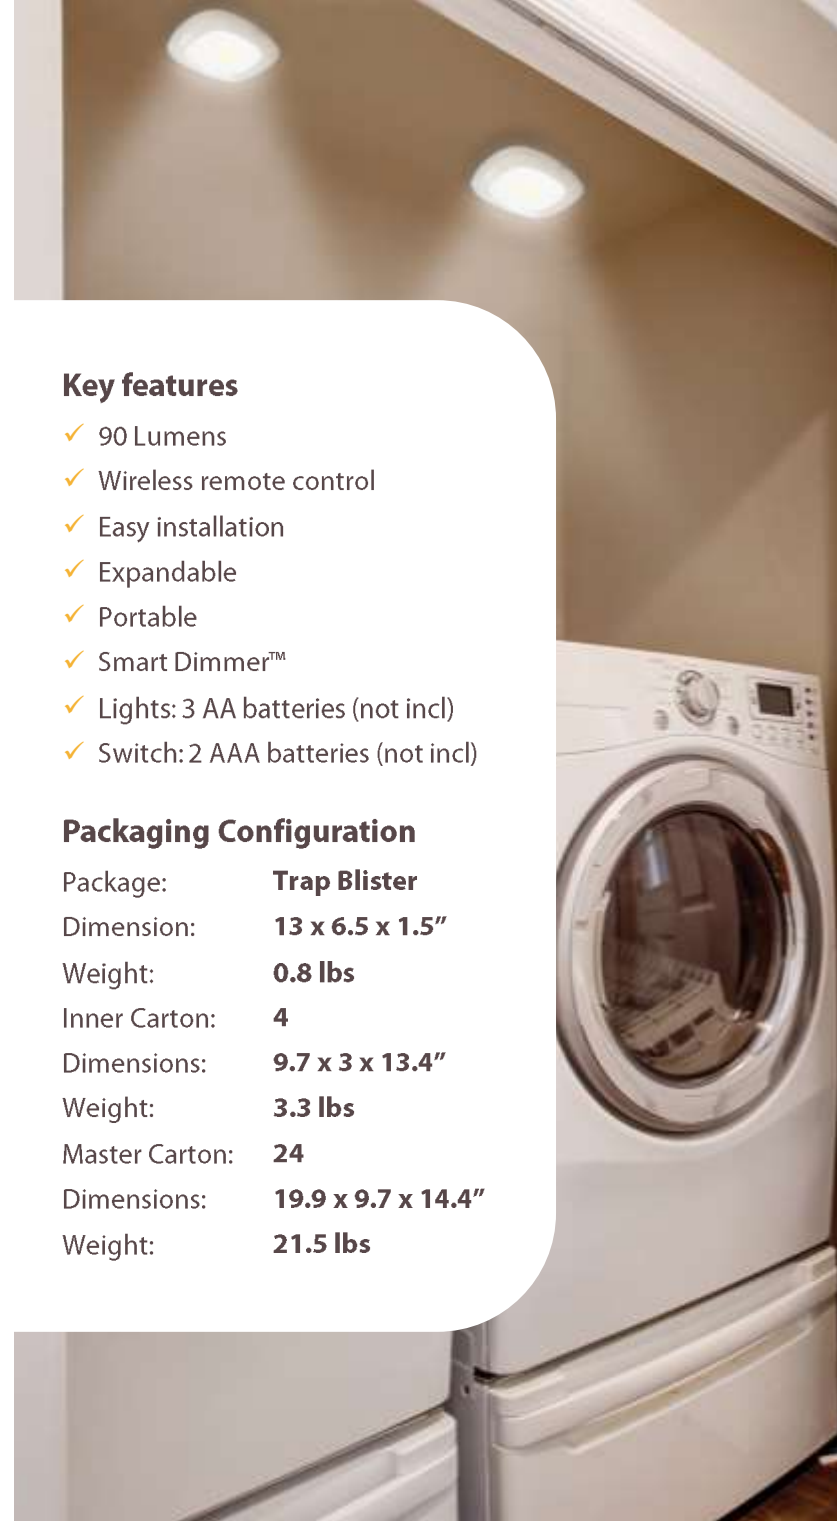

Packaging Configuration

Package:	Trap Blister
Dimension:	13 x 6.5 x 1.5"
Weight:	0.8 lbs
Inner Carton:	4
Dimensions:	9.7 x 3 x 13.4"
Weight:	3.3 lbs
Master Carton:	24
Dimensions:	19.9 x 9.7 x 14.4"
Weight:	21.5 lbs