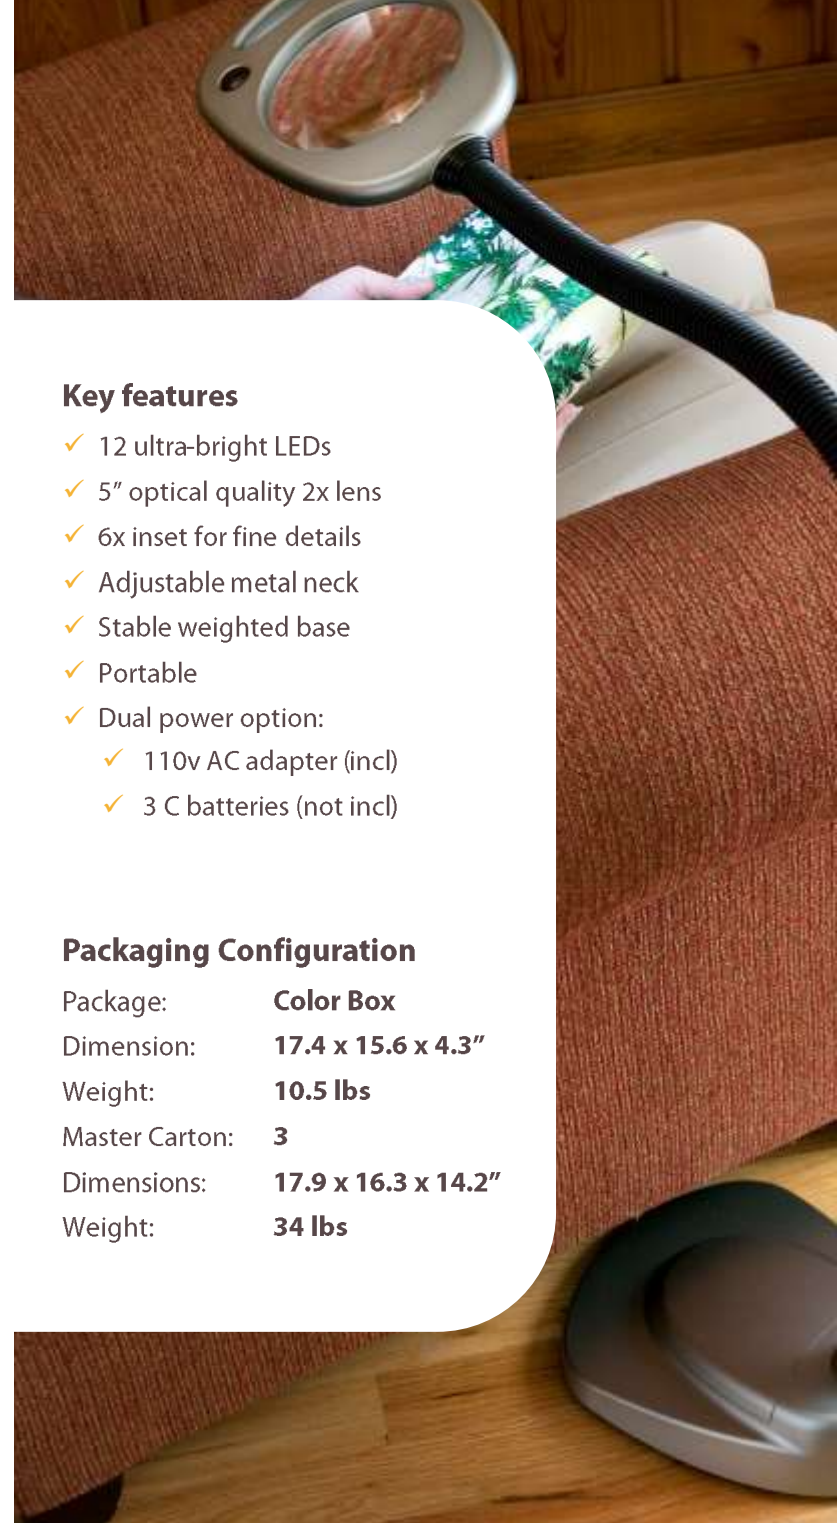

LIGHT IT!

personal lighting solutions

MultiFlex 12-LED Floor Magnifier Lamp

Adjusts for use in your favorite chair, table, or desk. 12 ultra-bright LEDs and a large 2x optical quality lens bring tasks into crystal clear focus. Helps reduce eyestrain; makes reading and hobbies more enjoyable. The 6x inset lets you view fine details. Plug it into the wall or use battery power for complete portability. Durable metal flex neck adjusts and holds magnifier lens where it's needed.

Suggested Retail: $139.99

Available colors

item #: 20072-401 Silver
UPC: 605694000062
IC ITF-14: 20605694000066

Key features

- ✓ 12 ultra-bright LEDs
- ✓ 5" optical quality 2x lens
- ✓ 6x inset for fine details
- ✓ Adjustable metal neck
- ✓ Stable weighted base
- ✓ Portable
- ✓ Dual power option:
  - ✓ 110v AC adapter (incl)
  - ✓ 3 C batteries (not incl)

Packaging Configuration

Package:	Color Box
Dimension:	17.4 x 15.6 x 4.3"
Weight:	10.5 lbs
Master Carton:	3
Dimensions:	17.9 x 16.3 x 14.2"
Weight:	34 lbs