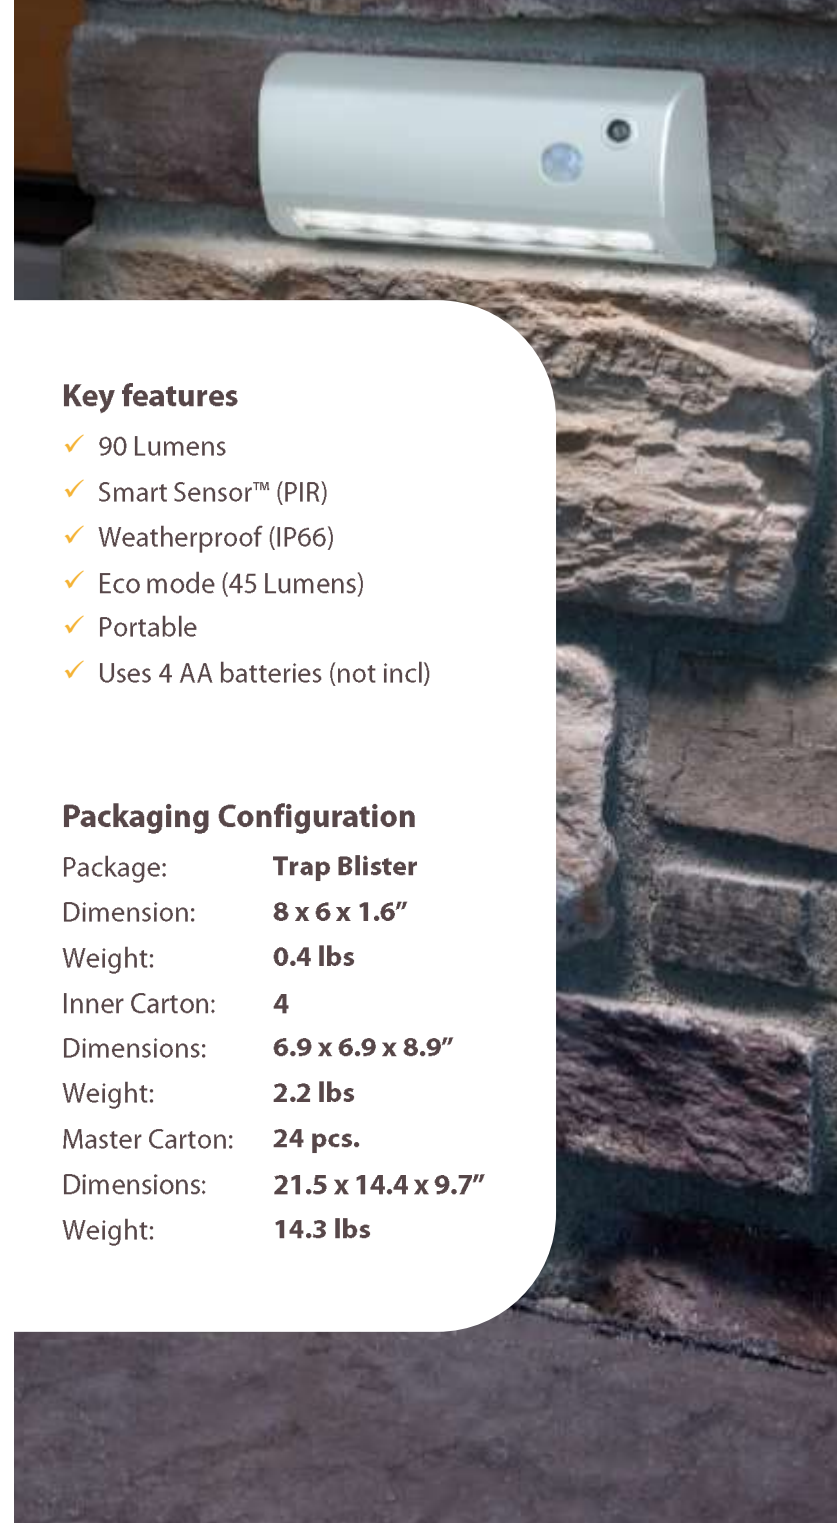

Key features

- ✓ 90 Lumens
- ✓ Smart Sensor™ (PIR)
- ✓ Weatherproof (IP66)
- ✓ Eco mode (45 Lumens)
- ✓ Portable
- ✓ Uses 4 AA batteries (not incl)

Packaging Configuration

Package:	Trap Blister
Dimension:	8 x 6 x 1.6"
Weight:	0.4 lbs
Inner Carton:	4
Dimensions:	6.9 x 6.9 x 8.9"
Weight:	2.2 lbs
Master Carton:	24 pcs.
Dimensions:	21.5 x 14.4 x 9.7"
Weight:	14.3 lbs