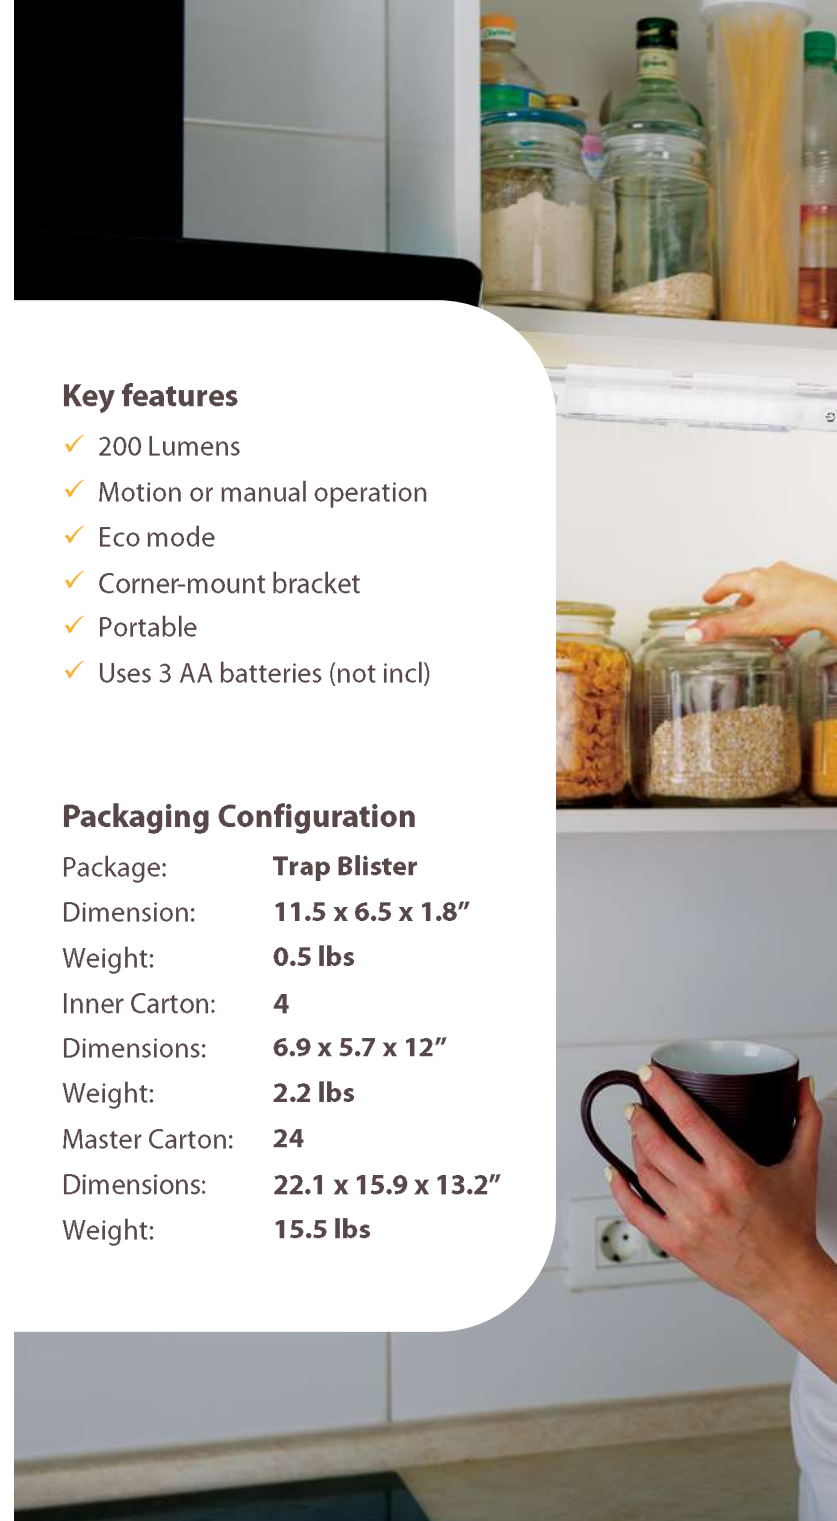

Packaging Configuration

Package:	Trap Blister
Dimension:	11.5 x 6.5 x 1.8"
Weight:	0.5 lbs
Inner Carton:	4
Dimensions:	6.9 x 5.7 x 12"
Weight:	2.2 lbs
Master Carton:	24
Dimensions:	22.1 x 15.9 x 13.2"
Weight:	15.5 lbs