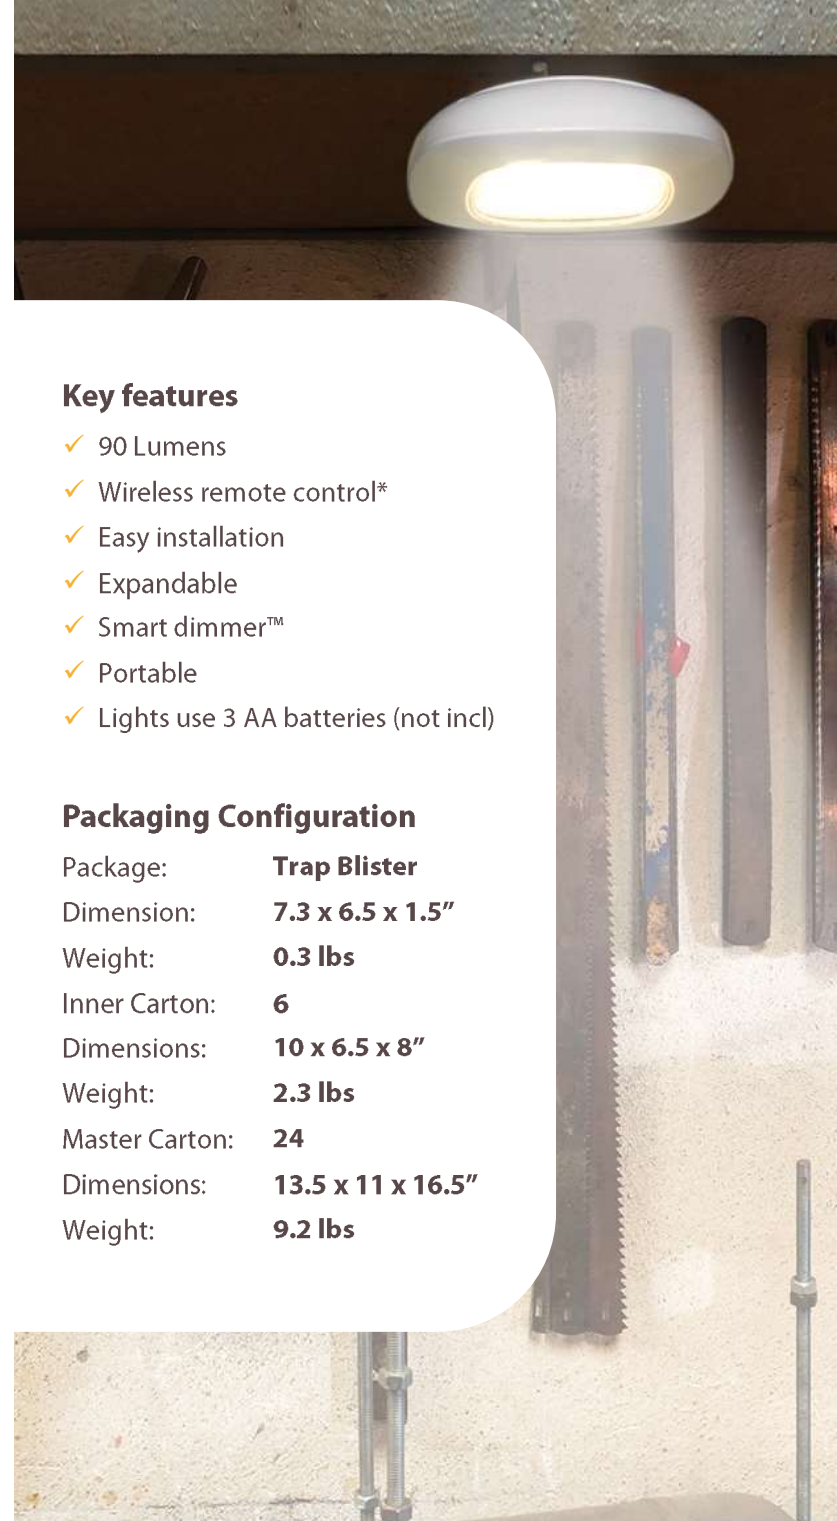

Packaging Configuration

Package:	Trap Blister
Dimension:	7.3 x 6.5 x 1.5"
Weight:	0.3 lbs
Inner Carton:	6
Dimensions:	10 x 6.5 x 8"
Weight:	2.3 lbs
Master Carton:	24
Dimensions:	13.5 x 11 x 16.5"
Weight:	9.2 lbs