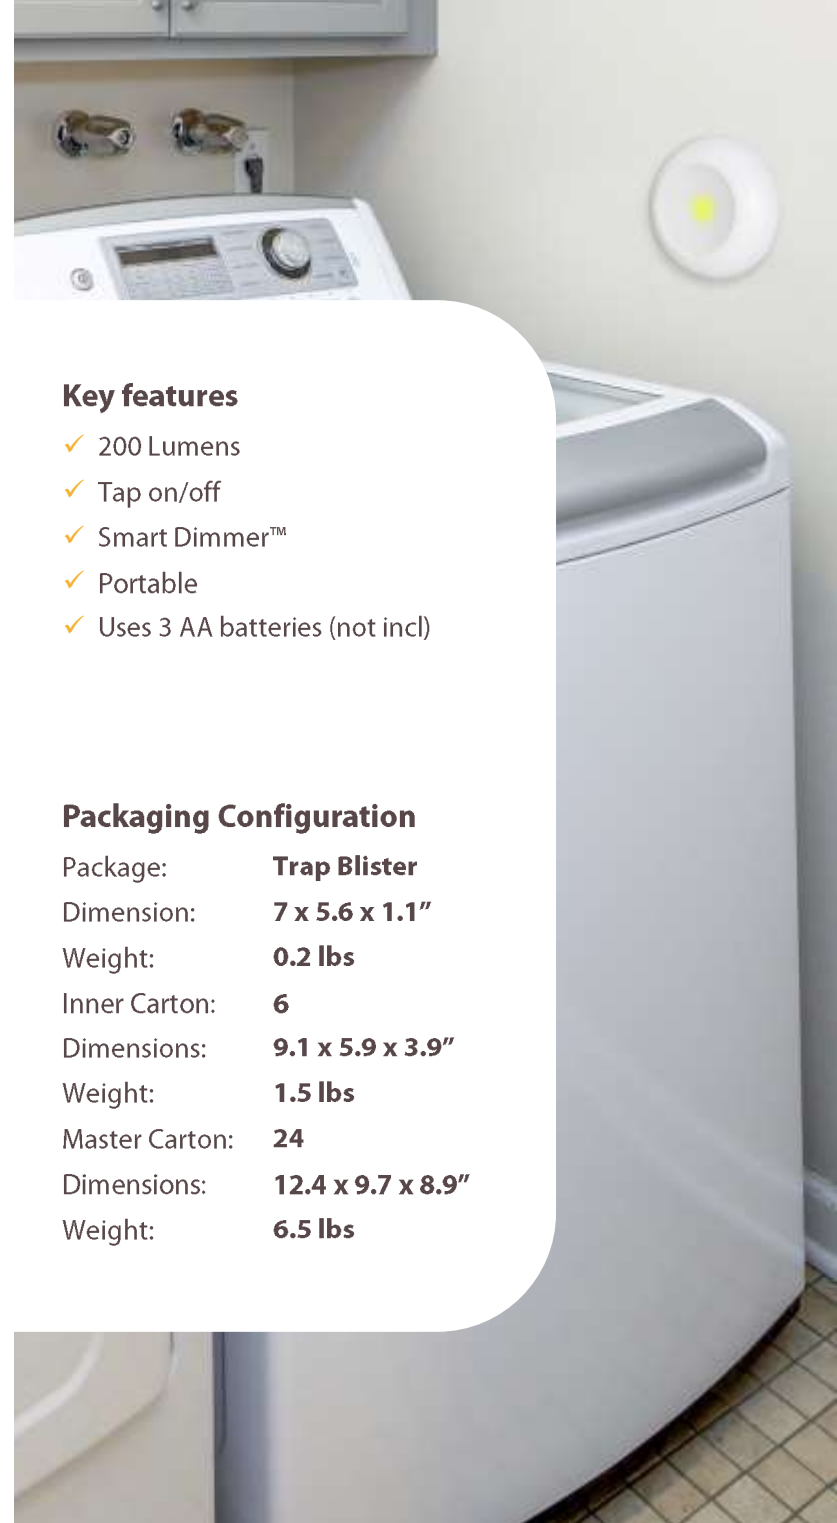

Key features

- ✓ 200 Lumens
- ✓ Tap on/off
- ✓ Smart Dimmer™
- ✓ Portable
- ✓ Uses 3 AA batteries (not incl)

Packaging Configuration

Package:	Trap Blister
Dimension:	7 x 5.6 x 1.1"
Weight:	0.2 lbs
Inner Carton:	6
Dimensions:	9.1 x 5.9 x 3.9"
Weight:	1.5 lbs
Master Carton:	24
Dimensions:	12.4 x 9.7 x 8.9"
Weight:	6.5 lbs