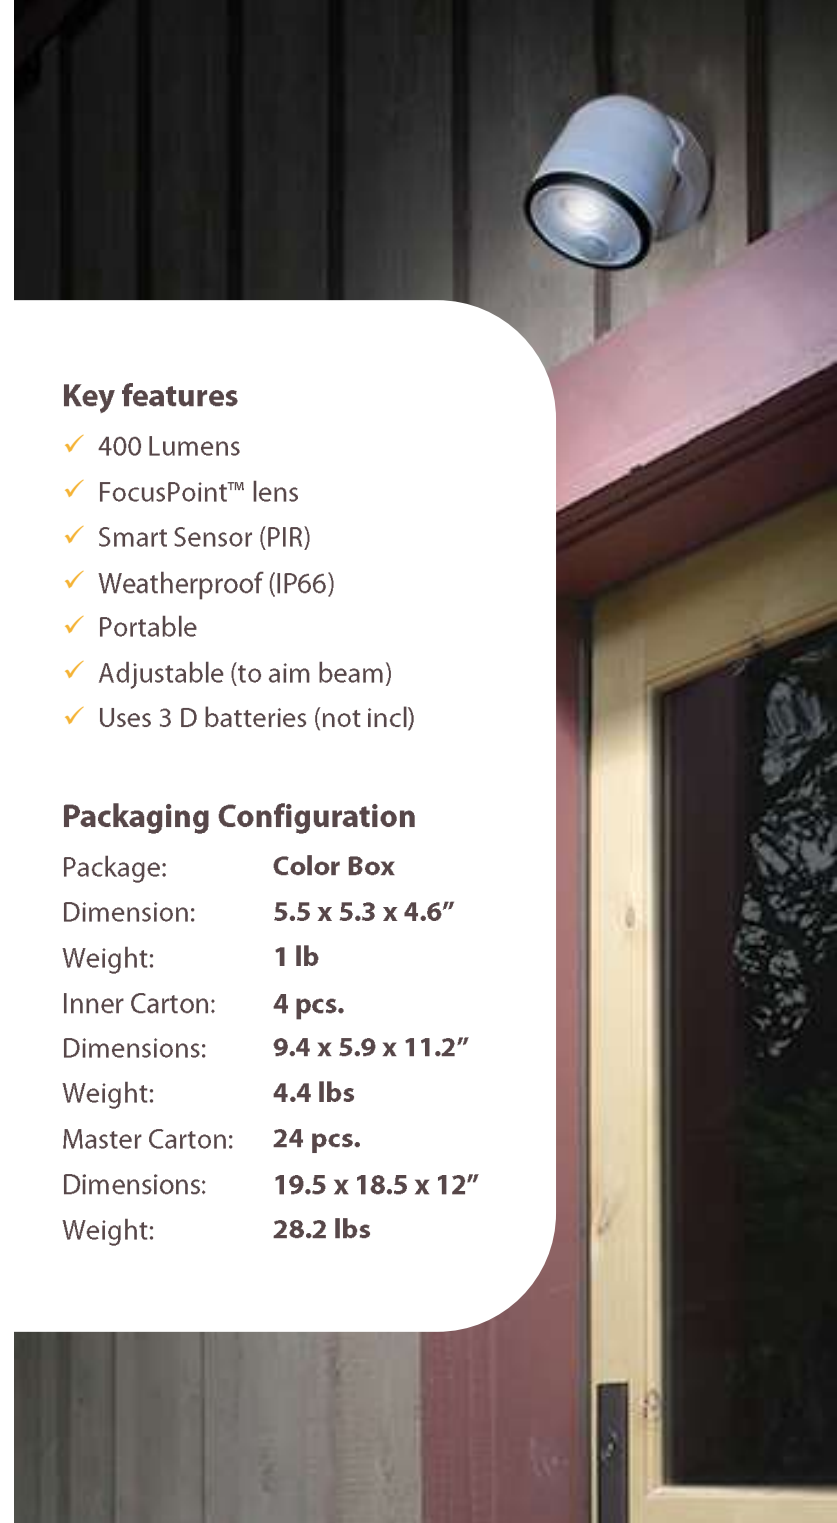

Packaging Configuration

Package:	Color Box
Dimension:	5.5 x 5.3 x 4.6"
Weight:	1 lb
Inner Carton:	4 pcs.
Dimensions:	9.4 x 5.9 x 11.2"
Weight:	4.4 lbs
Master Carton:	24 pcs.
Dimensions:	19.5 x 18.5 x 12"
Weight:	28.2 lbs