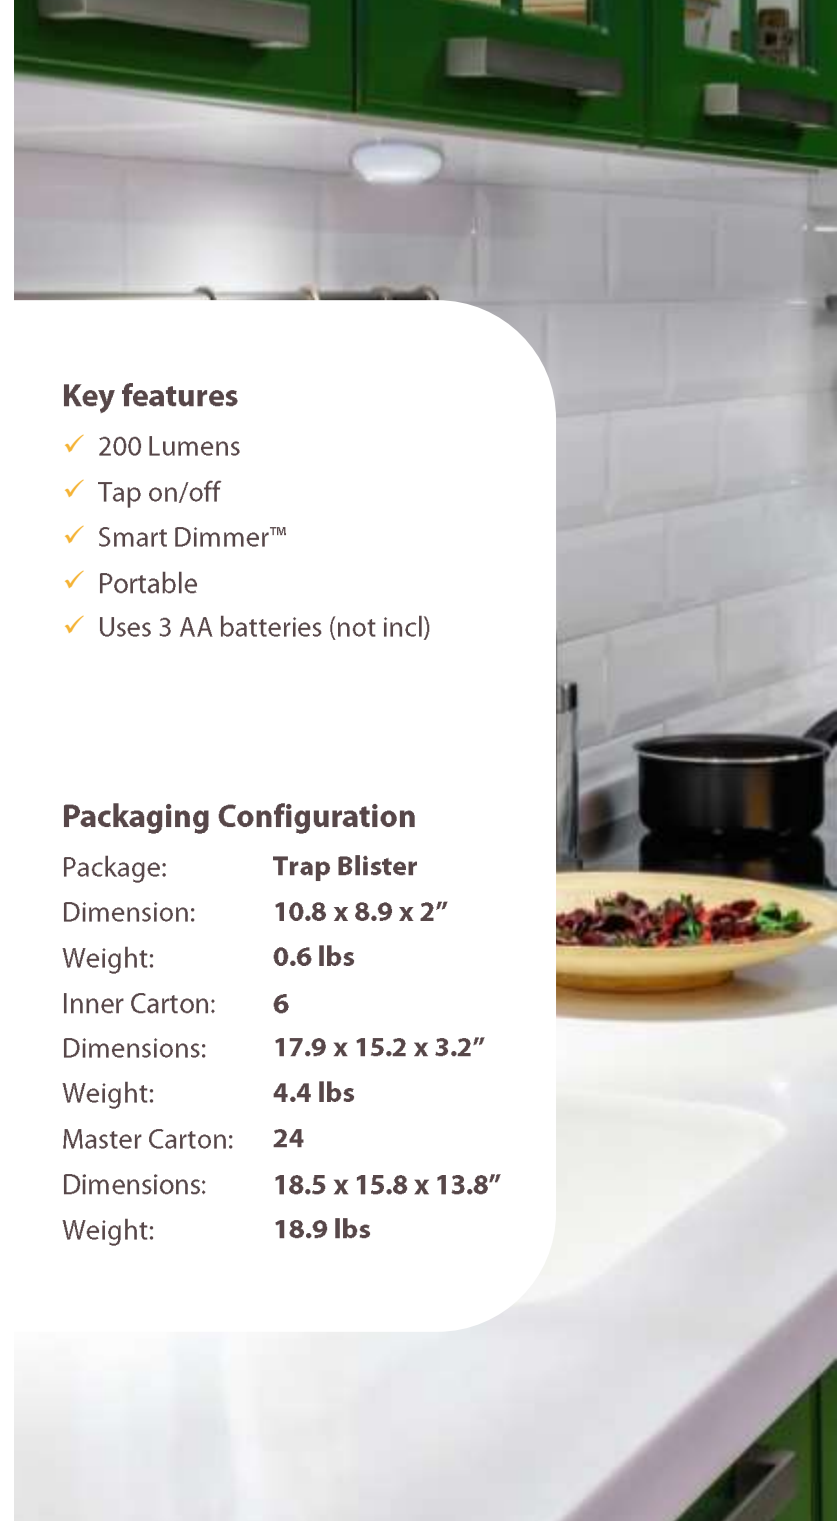

Luna LED Tap Light

Mount it on a wall or place it on a countertop. No-mar feet keep it securely in place. Our innovative Smart Dimmer™ lets you set the perfect light level for any task. Soft, even glow works great as a nightlight. Select the brightest setting for use in closets or cabinets. Battery-saver shuts it off automatically if you forget.