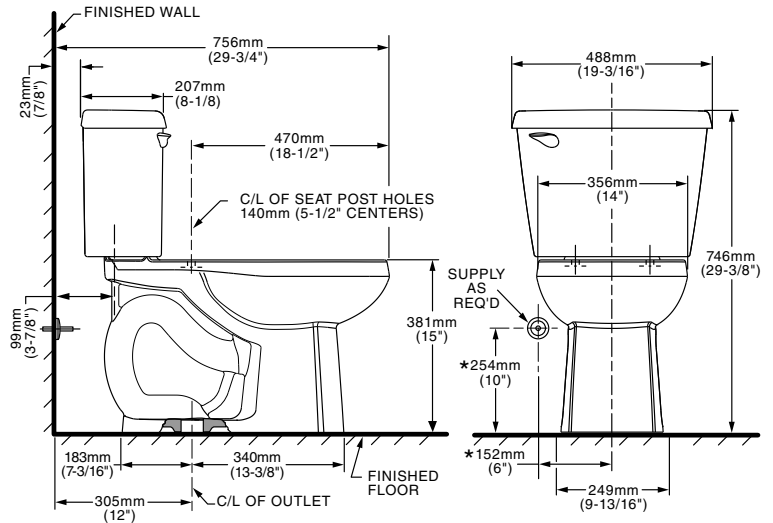

COLONY® ELONGATED 12" ROUGH TOILET

751CA.101

- Vitreous china
- High Efficiency Toilet (HET), ultra-low consumption (4.8 Lpf/1.28 gpf), utilizes 20% less water
- Meets EPA WaterSense® criteria
- MaP Score 600g HET
- Includes color matched bolt caps
- 2" flush valve
- 2" trapway
- 12" (305mm) rough-in
- Generous 9" x 8" water surface area helps prevent dirt from sticking to the bowl
- Color matched handle is supplied
- Color matched seat included
- 2 year warranty

Combo Includes:

- 3251C.001R** Elongated Bowl
- 4192A.101R** Tank

Nominal Dimensions:

756 x 488 x 746mm
 (29-3/4" x 19-3/16" x 29-3/8")

Supply line sold separately

Compliance Certifications -

Meets or Exceeds the Following Specifications:

- ASME A112.19.2/CSA B45.1-08 for Vitreous China Fixtures
- US EPA WaterSense® Specification for HETs

NOTES:

THIS TOILET IS DESIGNED TO ROUGH-IN AT A MINIMUM DIMENSION OF 305MM (12") FROM FINISHED WALL TO C/L OF OUTLET. SUPPLY NOT INCLUDED WITH FIXTURE AND MUST BE ORDERED SEPARATELY. * DIMENSION SHOWN FOR LOCATION OF SUPPLY IS SUGGESTED.

IMPORTANT: Dimensions of fixtures are nominal and may vary within the range of tolerances established by ANSI Standard A112.19.2. These measurements are subject to change or cancellation. No responsibility is assumed for use of superseded or voided pages.