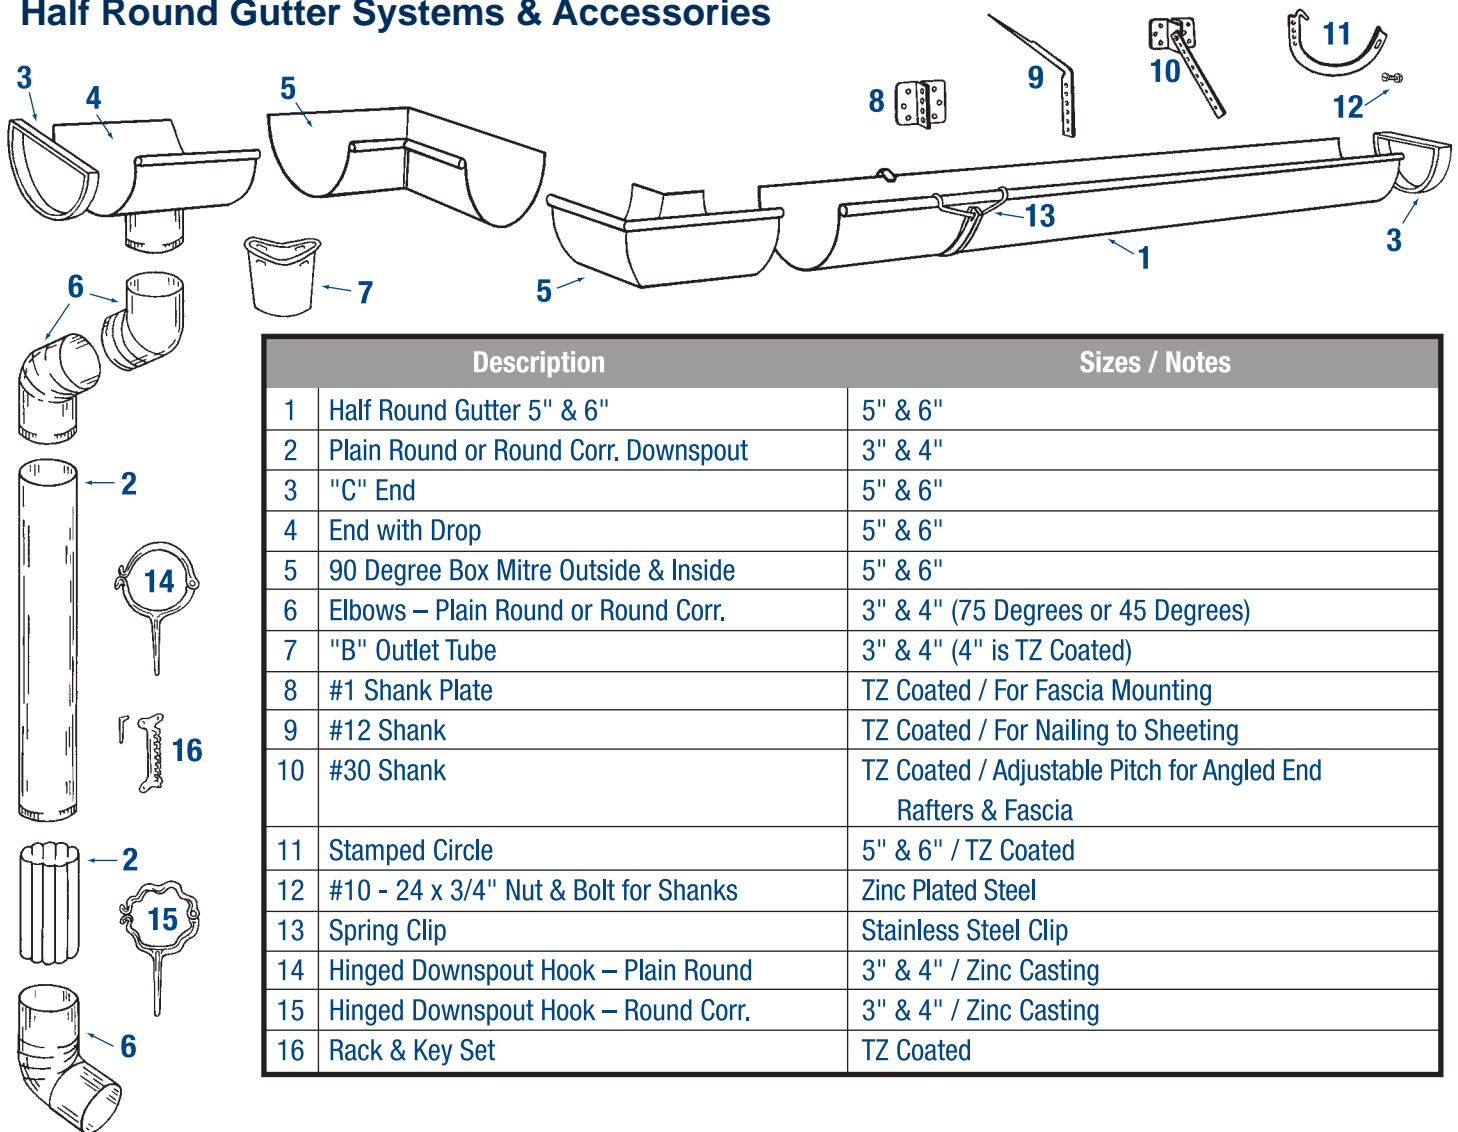

Half Round Gutter Systems & Accessories

	Description	Sizes / Notes
1	Half Round Gutter 5" & 6"	5" & 6"
2	Plain Round or Round Corr. Downspout	3" & 4"
3	"C" End	5" & 6"
4	End with Drop	5" & 6"
5	90 Degree Box Mitre Outside & Inside	5" & 6"
6	Elbows – Plain Round or Round Corr.	3" & 4" (75 Degrees or 45 Degrees)
7	"B" Outlet Tube	3" & 4" (4" is TZ Coated)
8	#1 Shank Plate	TZ Coated / For Fascia Mounting
9	#12 Shank	TZ Coated / For Nailing to Sheeting
10	#30 Shank	TZ Coated / Adjustable Pitch for Angled End Rafters & Fascia
11	Stamped Circle	5" & 6" / TZ Coated
12	#10 - 24 x 3/4" Nut & Bolt for Shanks	Zinc Plated Steel
13	Spring Clip	Stainless Steel Clip
14	Hinged Downspout Hook – Plain Round	3" & 4" / Zinc Casting
15	Hinged Downspout Hook – Round Corr.	3" & 4" / Zinc Casting
16	Rack & Key Set	TZ Coated

For More Information, Call Euramax Canada 800-461-5706