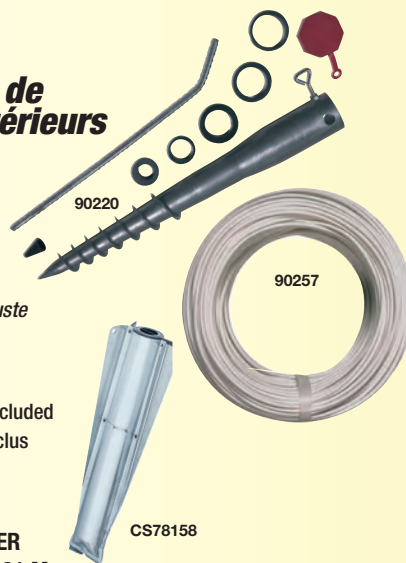

Outdoor Dryer Accessories

Accessoires de séchoirs extérieurs

90220 Qty/Qté : 8
GALVANIZED GROUND SCREW ANCHOR
Multi purpose / 5 adaptors included, Heavy Duty

ANCRAGE VIS DE TERRE GALVANISÉ
Usages multiples / 5 Adaptateurs inclus, Ultra robuste

CS78158 Qty/Qté : 4
UNIVERSAL METAL GROUND SPIKE Inserts included
ANCRE DE MÉTAL UNIVERSEL Adaptateurs inclus

90257 Qty/Qté : 8
200' REPLACEMENT CLOTHESLINE FOR DRYER
CORDE DE REMPLACEMENT POUR SÉCHOIR 61 M