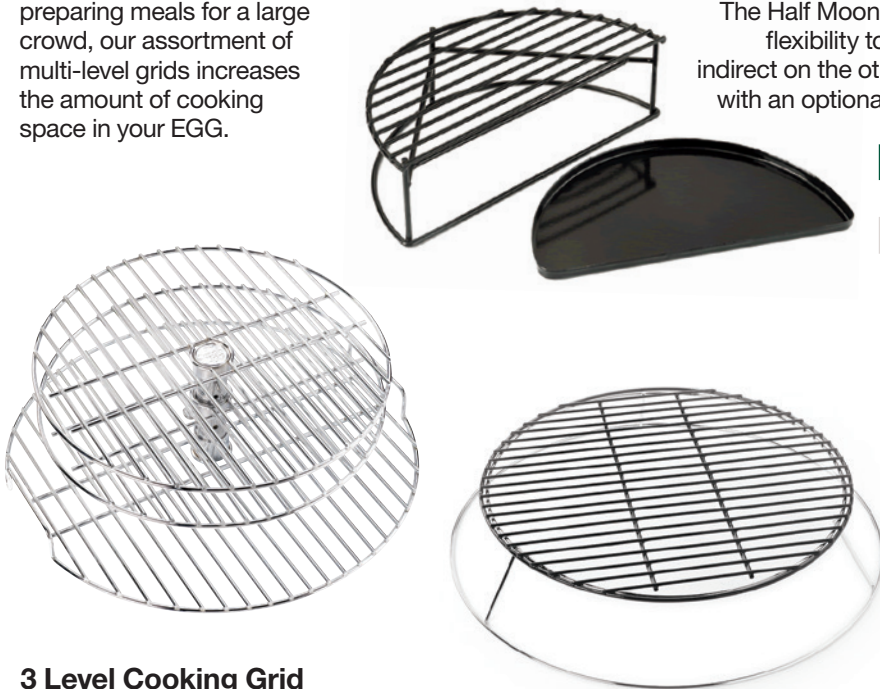

ITEM #	EAN #	CASE
114150	665719114150	4

Cast Iron Cooking Grids

For perfect sear marks on your food, utilize the superior heat conductivity of the Cast Iron Cooking Grid as an alternative to the Stainless Cooking Grid. The cast iron gets very hot and retains heat, turning it into a perfect searing surface.

ITEM #	EAN #	SIZE	CASE
100092	665719100092	L	4
100085	665719100085	M	5
100078	665719100078	S, MX	6
113870	665719113870	MN	6

Cast Iron Half Moon Grids

Buy a set of two or pair one with the Half Moon Porcelain Grid.

ITEM #	EAN #	DESCRIPTION	CASE
103048	665719103048	Cast Iron for XL	4
103031	665719103031	Porcelain for XL	5

Multi-Level Tiered Racks

When you are cooking several different foods at once or when preparing meals for a large crowd, our assortment of multi-level grids increases the amount of cooking space in your EGG.

Half Moon Raised Grids

The Half Moon Raised Grids with Drip Pan give you the flexibility to cook direct on one half of the EGG and indirect on the other half. The Raised Grids can be paired with an optional Half Moon Baking Stone (see page 12).