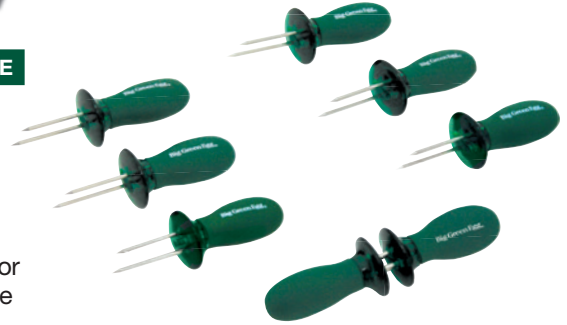

ITEM #	EAN #	CASE
117687	665719117687	12

Stainless Steel Flavor Injector

Add flavor and juiciness to any meat or poultry – baste and tenderize from the inside out! Inject marinades, butter or other flavorings deep into roasts and poultry. Includes two needles – one for chunky marinades and one for liquids.

ITEM #	EAN #	CASE
119537	665719119537	6

Barbecue Sauce Mop

Use this all natural, washable cotton Barbecue Sauce Mop to easily add your favorite basting mixtures, flavored butters, glazes and barbecue sauce to anything cooked on an EGG! Removable brush head detaches for easy cleanup.

ITEM #	EAN #	CASE
114105	665719114105	6

Set of Two Replacement Heads

ITEM #	EAN #	CASE
114297	665719114297	12

Cast Iron Sauce Pot

This heavy-duty, Cast Iron Sauce Pot is perfect for melting butter or warming marinades or barbecue sauce. The no-mess basting brush conveniently nests into the pot handle, and the removable silicone brush head is dishwasher safe for easy cleanup!

ITEM #	EAN #	CASE
117663	665719117663	4

Soft-Grip Corn Holders

Genuine Big Green Egg Corn Holders add convenience and a touch of fun every time you grill corn on the cob! High-quality stainless steel prongs and soft-grip handles hold corn securely and keep fingers cool and clean. Corn Holders are designed to nest together for safe storage. Contains 4 pair (8) holders