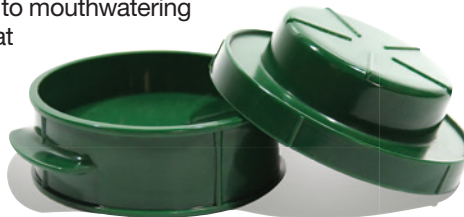

Stuff-A-Burger® Press

Fun and easy to use, the Stuff-A-Burger Press is perfect for any ground meat from juicy beef to mouthwatering chicken, turkey or lamb...makes great stuffed veggie burgers too! Adjustable to two sizes.

ITEM #	EAN #	CASE
114082	665719114082	12