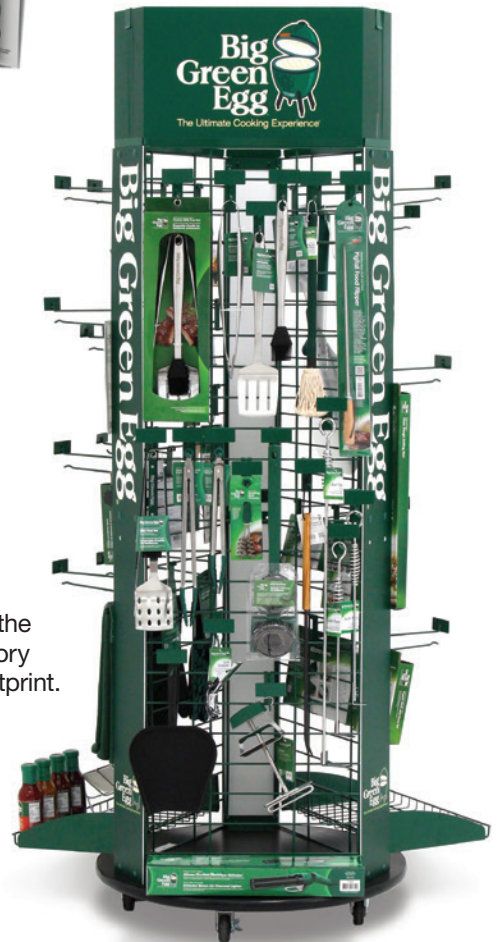

ITEM #	EAN #	CASE
117762	665719117762	50

3-Panel EGGcessory Display Rack

Big Green Egg offers many convenient display options, including the super portable and highly visible free-standing 3-Panel EGGcessory Rack that enables dealers to make the most impact in a small footprint.

See pages 32-33 for other display options.

ITEM #	EAN #	DESCRIPTION	CASE
116413	665719116413	3-Panel EGGcessory Rack	1
116444	665719116444	Brochure Holder	1
116468	665719116468	Header Card - Standard	1
116420	665719116420	Peg hooks	1
116437	665719116437	Wire Shelf	1