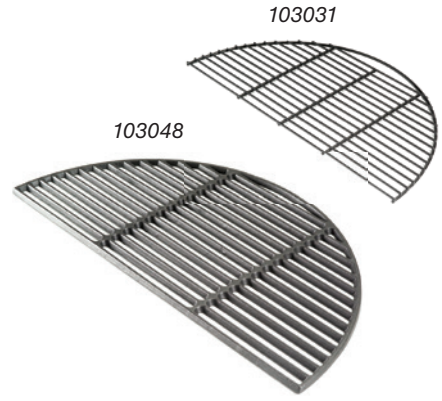

Cast Iron Cooking Grids

For perfect sear marks on your food, utilize the superior heat conductivity of the Cast Iron Cooking Grid as an alternative to the Stainless Cooking Grid. The cast iron gets very hot and retains heat, turning it into a perfect searing surface.

ITEM #	EAN #	SIZE	CASE
100092	665719100092	L	4
100085	665719100085	M	5
100078	665719100078	S, MX	6
113870	665719113870	MN	6

Cast Iron Half Moon Grids

Buy a set of two or pair one with the Half Moon Porcelain Grid.

ITEM #	EAN #	DESCRIPTION	CASE
103048	665719103048	Cast Iron for XL	4
103031	665719103031	Porcelain for XL	5

Multi-Level Tiered Racks

When you are cooking several different foods at once or when preparing meals for a large crowd, our assortment of multi-level grids increases the amount of cooking space in your EGG.

Half Moon Raised Grids

The Half Moon Raised Grids with Drip Pan give you the flexibility to cook direct on one half of the EGG and indirect on the other half. The Raised Grids can be paired with an optional Half Moon Baking Stone (see page 12).

ITEM #	EAN #	SIZE	CASE
101082	665719101082	XXL, XL	6
101051	665719101051	L	6

3 Level Cooking Grid for Large EGG

The top levels of the rack rotate and are adjustable to multiple levels. Disassembles to fit in the dishwasher and for easy storage. For Large EGG.

ITEM #	EAN #	CASE
370006	665719370006	1

2 Level Cooking Grid

Chrome-plated steel base with a porcelain coated grid. For XXLarge and XLarge EGGs.

ITEM #	EAN #	CASE
201317	665719201317	6

Folding Grill Extender

Easily attaches to your cooking grid to add a second level of cooking surface in your EGG. The grid folds up to allow for larger dishes, such as roasts or whole chickens and conveniently folds flat for storage. Fits the XLarge and Large EGGs.

ITEM #	EAN #	CASE
201126	665719201126	12