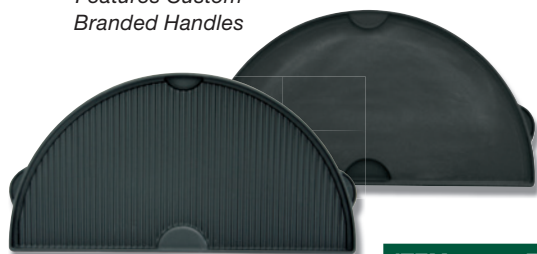

Dual-Sided Half Moon
Plancha Griddle
116406, 104090

Half Moon Cast Iron Plancha Griddles

The Half Moon Plancha Griddle features two handles and can be used individually or in pairs.

ITEM #	EAN #	SIZE	CASE
116406	665719116406	XXL, XL	1
104090	665719104090	XXL, XL, L	5