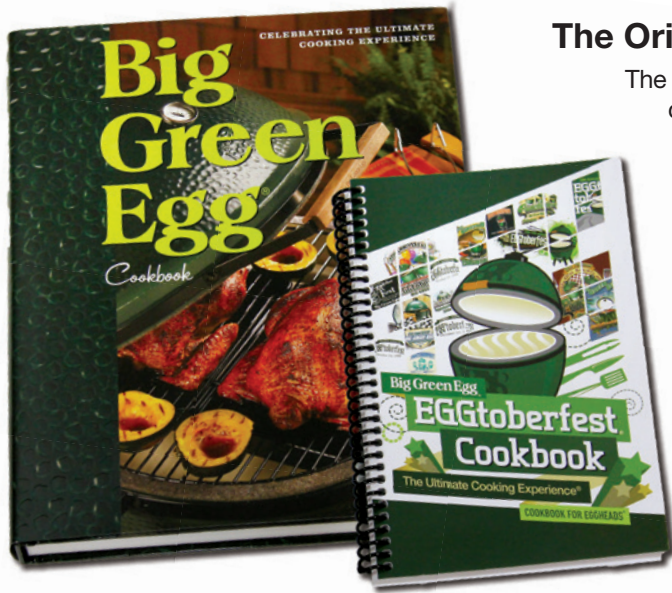

ITEM #	EAN #	CASE
002280	665719002280	6

The Original Big Green Egg Cookbook

The 320-page, hardcover Big Green Egg Cookbook contains extensive color photography and more than 160 delicious recipes that maximize the unique cooking abilities of the EGG.