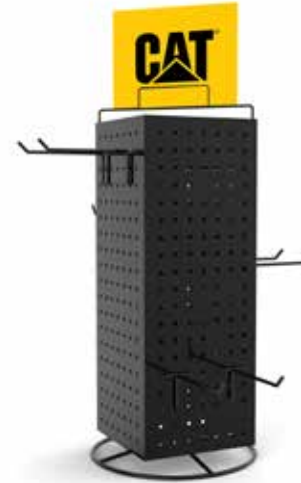

CT3550

LED TYPE	COB
BEAM DISTANCE	70 meters
IMPACT RATING	1 meter
POWER	AC 120V, 60 HZ, 0.35A, 30W
MATERIAL	Aluminum / ABS Plastic
DIMENSIONS	9"H x 6.6"W x 2.75"D
WEIGHT	2.9 lbs

CTNECK POP NECK LIGHT DISPLAY

This interactive counter display allows a user to try on the neck light and has visual applications images for uses of the neck light. Designed to have a six piece tray fit directly behind the front of the display .