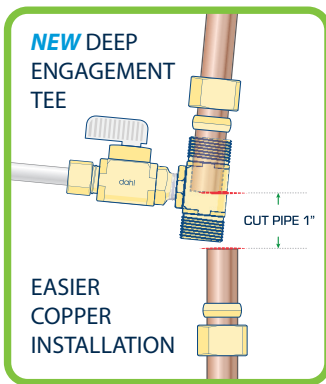

TEE & VALVE KITS

lead-free products

dahl, the quality leader for over 60 years

No Worries
No Dezincification
No Cracking
No Kidding*

Lifetime
Warranty

The quality alternative to saddle valves

- Meets the Plumbing Code
- The quality way to hook up a branch line
- Outlasts & outperforms flimsy saddle valves
- Hundreds of custom models available including:

- ✓ Tamper-resistant operation
- ✓ Straight or angle valve
- ✓ Integral Water Hammer Arrestor

- ✓ Plated finish or rough brass
- ✓ Female Compression connections that piggy-back onto existing stops or fittings

Made in Canada

* Versus competitive alloys tested. Independent Laboratory test results available at www.dahlvalve.com