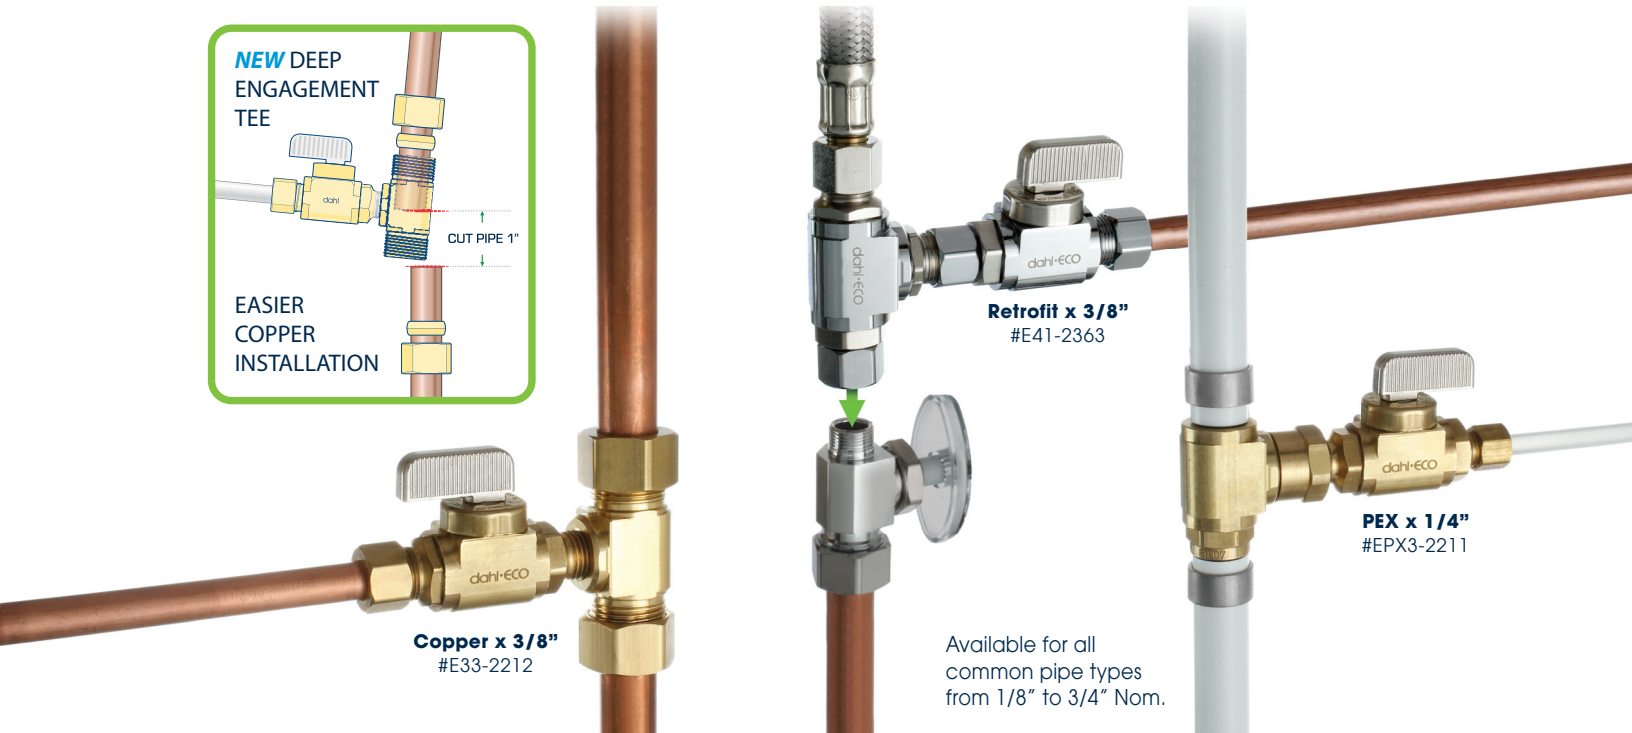

TEE & VALVE KITS

lead-free products

dahl, the quality leader for over 60 years

No Worries
No Dezincification
No Cracking
No Kidding*

Lifetime
Warranty

The quality alternative to saddle valves

- Meets the Plumbing Code
- The quality way to hook up a branch line
- Outlasts & outperforms flimsy saddle valves
- Hundreds of custom models available including:

- ✓ Tamper-resistant operation
- ✓ Straight or angle valve
- ✓ Integral Water Hammer Arrestor

- ✓ Plated finish or rough brass
- ✓ Female Compression connections that piggy-back onto existing stops or fittings

Made in Canada

* Versus competitive alloys tested. Independent Laboratory test results available at www.dahlvalve.com