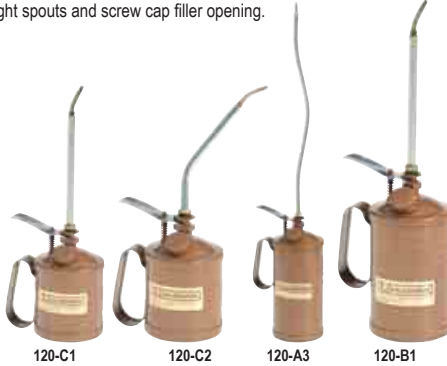

DUTTON-LAINSON

Oilers

GOLDEN ROD EXTRA HEAVY-DUTY PUMP OILERS

The 120 series extra heavy-duty pump oilers provide standards of construction, quality and operating features unmatched by any other hand oiler. Precision machined replaceable parts throughout, wrought iron straight spouts and screw cap filler opening.

Part No.	Capacity	Spout Type	Replacement Spout Part No.	Spout Length
120-A	32 oz.	—	—	—
120-A1	32 oz.	Straight	301012	11"
120-A2	32 oz.	Angle	301015	11"
120-A3	32 oz.	Flexible	301026	15"
120-B	24 oz.	—	—	—
120-B1	24 oz.	Straight	301013	9-1/2"
120-B2	24 oz.	Angle	301016	9-1/2"
120-B3	24 oz.	Flexible	301025	12"
120-C	16 oz.	—	—	—
120-C1	16 oz.	Straight	301014	7-1/2"
120-C2	16 oz.	Angle	301017	7-1/2"
120-C3	16 oz.	Flexible	301024	10"

GOLDEN ROD INDUSTRIAL PUMP OILERS

Industrial pump oilers are very durable – constructed for hard service. Drawn steel containers have double seamed bases, spouts are removable from top cap. These units feature zinc die cast high pressure pump with precision ground piston exclusive with Golden Rod oilers.