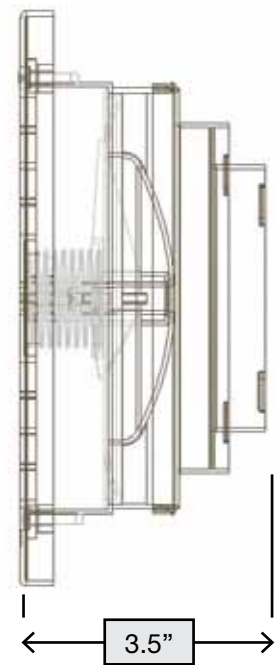

Soffit Exhaust Vent

- Mounts under soffit panel and connects to 4", 5" or 6" duct
- Frost-free damper system keeps cold air out and helps conserve energy
- Can be painted to match the home's exterior
- Stylish flush mount design
- Outer grille and flap prevents pests from entering the home
- UV resistant plastic protects cap from harmful effects of the sun

Product Code	UPC Code 060672	Size	Packaging	Pack Qty.	Pack Wt. (lbs)	Pack Cube (cu. ft.)
SEVZW	800018	4", 5", 6"	Retail Box / Cut Case - White	5	5	0.89
SEVPX	800025	4", 5", 6"	Bulk - White	20	14	3.07

Material: Polypropylene with UV inhibitor

Collar Sizes: 4", 5", 6"

Scan this QR code to view helpful product feature and installation videos