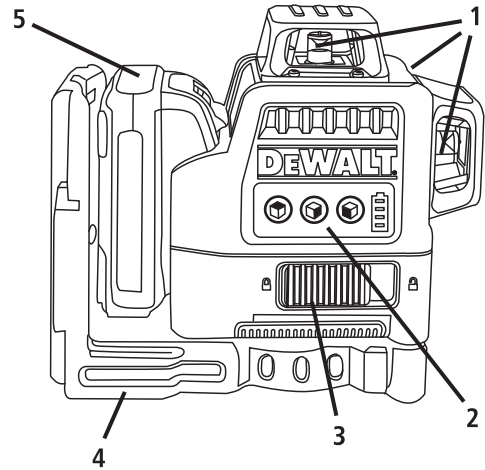

DeWALT

**DW089LR/LG
DCE089R/G**

- 1. Laser window
- 2. Keypad
- 3. Power/Lock
- 4. Pivoting magnetic bracket
- 5. Battery pack

US P/N: DW089LR/LG
EU P/N: DCE089R/G
70305324

JUNE 2015

- 6. Horizontal laser line
- 7. Side vertical laser line
- 8. Front vertical laser line
- 9. Battery indicator