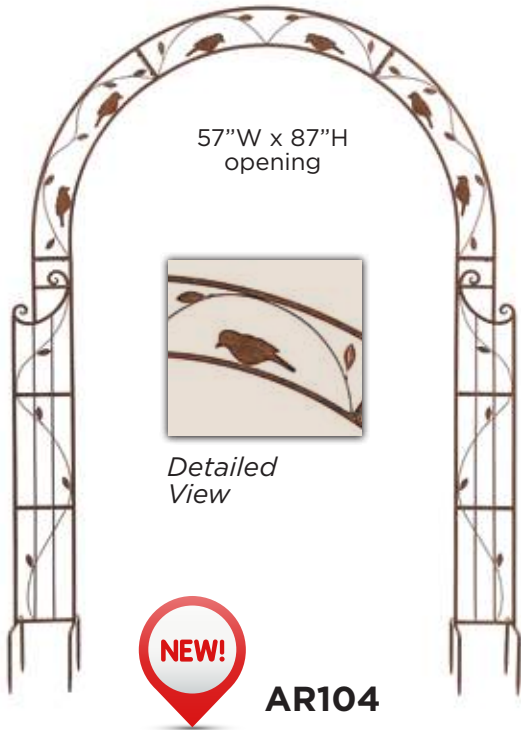

TO106 2/Cs.
Large Tower Topiary
 17" x 17" x 72"H + stakes

TO117 1 Set/Cs.
Solera Topiaries
 Set of 3
Small
 8" x 8" x 40"H + stakes
Medium
 10" x 10" x 57"H + stakes
Large
 12" x 12" x 74"H + stakes

TO101

Order **Black** by Nov. 10 unless otherwise noted

ARCHES

AR104 1/Cs.
Bird Arch
 93"H x 75"W
 Comes with 9" ground spikes

AR114 1/Cs.
Lattice Arch
 87"H x 53"W x 23"D
 Comes with 10" ground spikes

AR125 1/Cs.
Solera Arch
 84"H x 51"W x 18"D
 Comes with 8" ground spikes