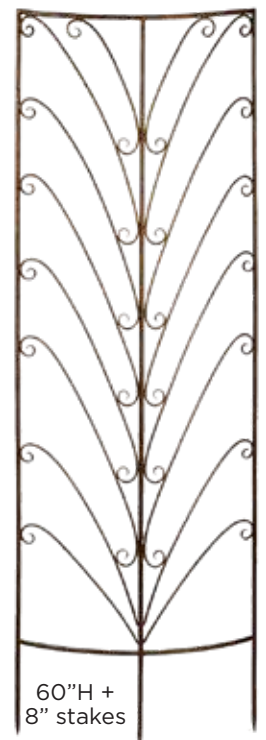

TR208 3/Cs.
**Curved Starburst
Trellis**
24"W x 60"H
(+ 8" stakes)

60"H +
8" stakes