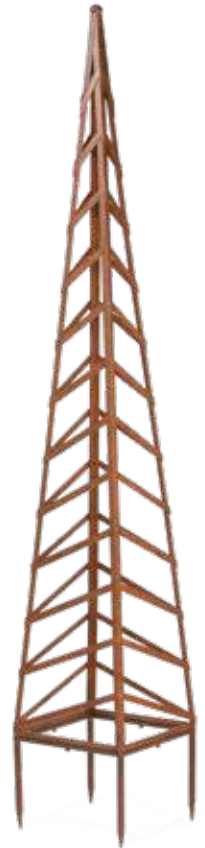

TOPIARIES

TO101 4/Cs.
Firecracker
with Ball Topiary
11" Diam. x 45"H + stakes

TO102 4/Cs.
Tall Firecracker
with Ball Topiary
15" Diam. x 60"H + stakes

TO103 4/Cs.
Small Spiral Topiary
14" Diam. x 43"H + stakes

TO104 4/Cs.
Large Spiral Topiary
16" Diam. x 55"H + stakes

TO105 2/Cs.
Medium Tower Topiary
13" x 13" x 54"H + stakes

TO106 2/Cs.
Large Tower Topiary
17" x 17" x 72"H + stakes

TO117 1 Set/Cs.
Solera Topiaries
Set of 3
Small
8" x 8" x 40"H + stakes
Medium
10" x 10" x 57"H + stakes
Large
12" x 12" x 74"H + stakes

TO103

**ALL ITEMS
AVAILABLE IN**

Natural Patina
Black

Order **Black** by Nov. 10 unless otherwise noted