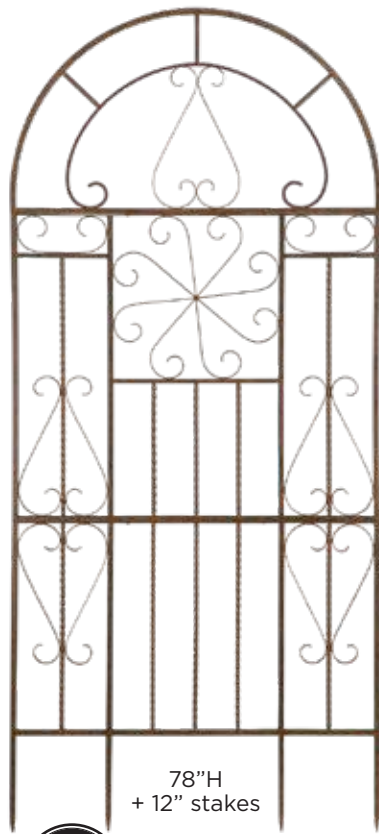

78"H + 12" stakes

TR205