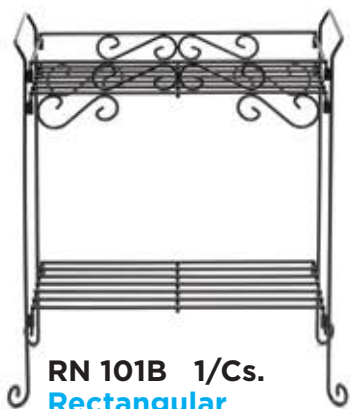

All Items Available in Black Only

RN 101B 1/Cs.
Rectangular 2 Tier Plant Stand

30"W x 12"D x 28"H