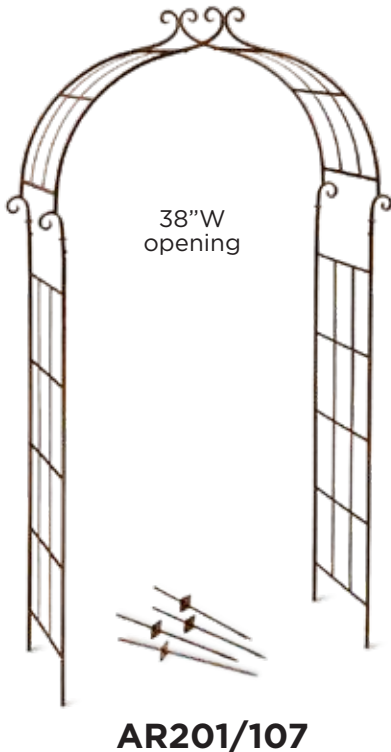

ALL ITEMS AVAILABLE IN

- Natural Patina
- Black

Order **Black** by Nov. 10 unless otherwise noted