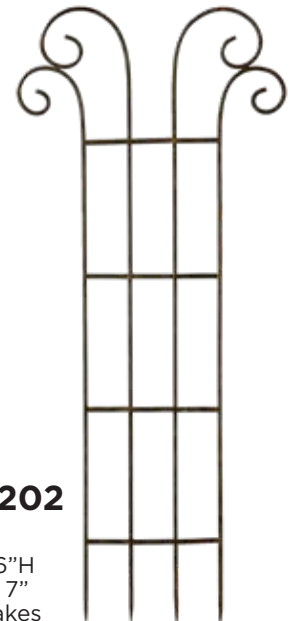

64"H + 7" stakes

TR109

78"H + 12" stakes

TR205

79"H + 10" stakes

TR210

TR202

46"H + 7" stakes

ALL ITEMS AVAILABLE IN

Natural Patina

Black

Order **Black** by Nov. 10 unless otherwise noted

Bare Essentials

Bare metal products
by Deer Park Ironworks

Swoop Top Trellises

TRBE102 3/Cs.
Small Swoop Top Trellis
18"W x 60"H + 6" Stakes