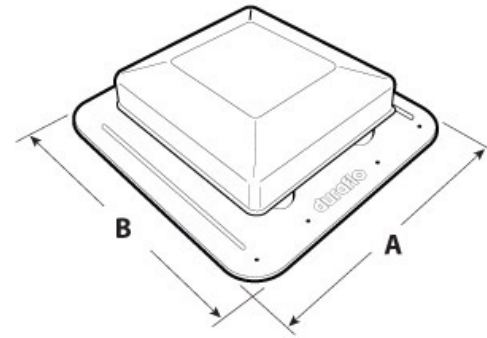

# Submittal Sheet

Part Description:

Square Top Roof Vent 50 Sq. In. Brown

Part Number:

6050BR

Approvals and Listings maintained by:  
**Canplas Industries Ltd**  
Canada: 1-800-461-5300 USA: 1-888-461-5307

Rough Cut Opening

Part #	Part UPC	Colour	Size (inches)	Ctn Qty	Ctn Bar Code	Ctn. Wt (Kgs)	Ctn. Wt (lbs)	Skid Cubic (m)	Skid Cubic (ft)	Ctns/Skid
6050BR	6.62672E+11	BROWN		10	1.06627E+13	6.86	15.09	3.24	114.33	16

**Dimensions (inches)**

A	B	C	D	E
16.88	17.59	4.28	1.10	2.53