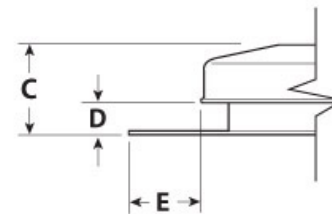

# Submittal Sheet

Part Description:

Square Top Roof Vent 50 Sq. In. Brown

Part Number:

6050BR

Approvals and Listings maintained by:  
**Canplas Industries Ltd**  
Canada: 1-800-461-5300 USA: 1-888-461-5307

Rough Cut Opening

Part #	Part UPC	Colour	Size (inches)	Ctn Qty	Ctn Bar Code	Ctn. Wt (Kgs)	Ctn. Wt (lbs)	Skid Cubic (m)	Skid Cubic (ft)	Ctns/Skid
6050BR	6.62672E+11	BROWN		10	1.06627E+13	6.86	15.09	3.24	114.33	16

**Dimensions (inches)**

A	B	C	D	E
16.88	17.59	4.28	1.10	2.53