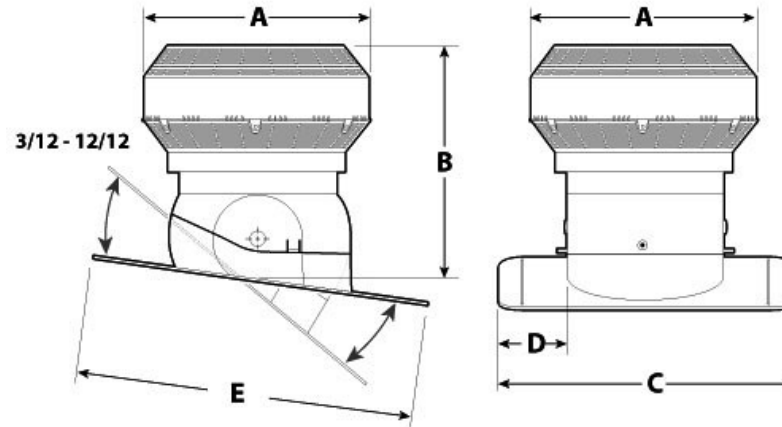

Submittal Sheet

Part Description:

WeatherPRO Turbo 117 Sq. In. Black

Part Number:

60PRO117BL

Approvals and Listings maintained by:
Canplas Industries Ltd
Canada: 1-800-461-5300 USA: 1-888-461-5307

Rough Cut Opening

Part #	Part UPC	Colour	Size (inches)	Ctn Qty	Ctn Bar Code	Ctn. Wt (Kgs)	Ctn. Wt (lbs)	Skid Cubic (m)	Skid Cubic (ft)	Ctns/Skid
60PRO117BL	662671066824	BLACK		1	10662671066821	4.23	9.31	1.70	59.97	12

Dimensions (inches)