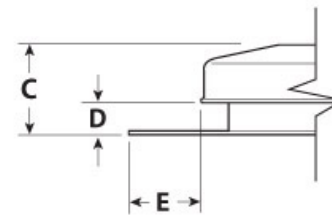

Submittal Sheet

Part Description:

Square Top Roof Vent 50 Sq. In. Gray

Part Number:

6050G

Approvals and Listings maintained by:
Canplas Industries Ltd
Canada: 1-800-461-5300 USA: 1-888-461-5307

Rough Cut Opening

Part #	Part UPC	Colour	Size (inches)	Ctn Qty	Ctn Bar Code	Ctn. Wt (Kgs)	Ctn. Wt (lbs)	Skid Cubic (m)	Skid Cubic (ft)	Ctns/Skid
6050G	6.62672E+11	GREY		10	1.06627E+13	6.90	15.18	3.24	114.33	16

Dimensions (inches)