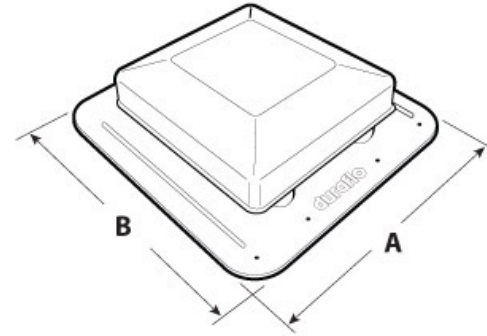

Submittal Sheet

Part Description:

Square Top Roof Vent 50 Sq. In. Gray

Part Number:

6050G

Approvals and Listings maintained by:
Canplas Industries Ltd
Canada: 1-800-461-5300 USA: 1-888-461-5307

Rough Cut Opening

Part #	Part UPC	Colour	Size (inches)	Ctn Qty	Ctn Bar Code	Ctn. Wt (Kgs)	Ctn. Wt (lbs)	Skid Cubic (m)	Skid Cubic (ft)	Ctns/Skid
6050G	6.62672E+11	GREY		10	1.06627E+13	6.90	15.18	3.24	114.33	16

Dimensions (inches)