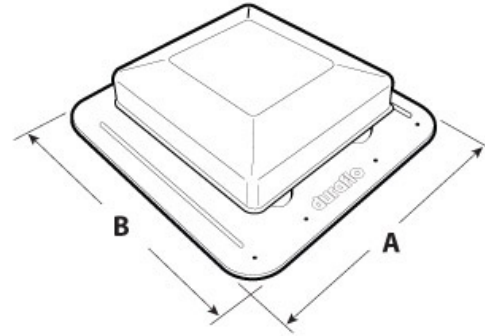

# Submittal Sheet

Part Description:

Square Top Roof Vent 50 Sq. In. Black

Part Number:

6050BL

Approvals and Listings maintained by:  
**Canplas Industries Ltd**  
Canada: 1-800-461-5300 USA: 1-888-461-5307

Rough Cut Opening

Part #	Part UPC	Colour	Size (inches)	Ctn Qty	Ctn Bar Code	Ctn. Wt (Kgs)	Ctn. Wt (lbs)	Skid Cubic (m)	Skid Cubic (ft)	Ctns/Skid
6050BL	662671600011	BLACK		10	10662671600018	6.76	14.87	3.24	114.33	16

**Dimensions (inches)**

A	B	C	D	E
16.904	17.607	4.271	1.078	2.532