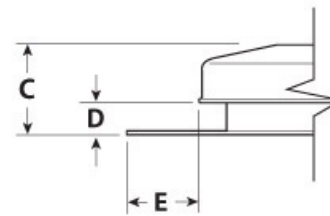

# Submittal Sheet

Part Description:

Square Top Roof Vent 50 Sq. In. Black

Part Number:

6050BL

Approvals and Listings maintained by:  
**Canplas Industries Ltd**  
Canada: 1-800-461-5300 USA: 1-888-461-5307

Rough Cut Opening

Part #	Part UPC	Colour	Size (inches)	Ctn Qty	Ctn Bar Code	Ctn. Wt (Kgs)	Ctn. Wt (lbs)	Skid Cubic (m)	Skid Cubic (ft)	Ctns/Skid
6050BL	662671600011	BLACK		10	10662671600018	6.76	14.87	3.24	114.33	16

**Dimensions (inches)**

A	B	C	D	E
16.904	17.607	4.271	1.078	2.532