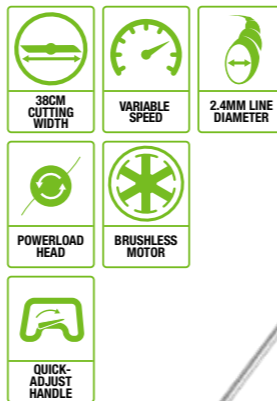

THE WORLD'S FIRST LINE TRIMMER WITH POWERLOAD™ TECHNOLOGY

Solving one of the biggest frustrations of line replacement, EGO's groundbreaking Powerload™ technology automatically winds your trimmer. Just thread the line, press the Powerload™ button and let the tool do the rest. Available on ST1510E.

STEP 1

Thread the line

STEP 2

Press the Powerload™ button to load line

ST1510E 38cm LINE TRIMMER

Our first line trimmer with Powerload™ technology for automatic line replacement. Features variable speed and large 38cm cutting swathe