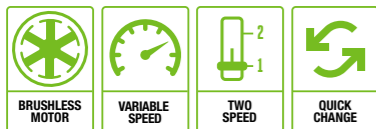

**PH1400E
MULTI-TOOL POWER HEAD**

With a powerful and smooth high-efficiency brushless motor, it's lightweight, perfectly balanced and ready for any job, big or small

	PH1400E
MOTOR TYPE	Brushless
SPEED CONTROL	Variable speed
DRIVE SHAFT MATERIAL	7mm solid steel
DRIVE TUBE TYPE	Aluminium
COUPLING MECHANISM	Tool-free quick change
WEIGHT	2.7kg
TOTAL LENGTH	97cm