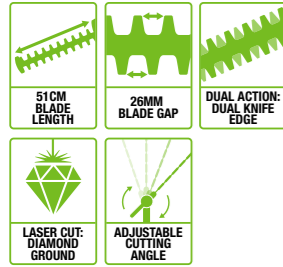

POLE SAW

Slices through tree branches fast and efficiently. Combine with the carbon fibre extension pole to reach further and cut more.

CULTIVATOR

The cultivator's teeth prepare soil prior to planting. Removing weeds and introducing air, it creates a loose bed, encouraging the growth of healthy plant life.

**PH1400E
MULTI-TOOL POWER HEAD**

With a powerful and smooth high-efficiency brushless motor, it's lightweight, perfectly balanced and ready for any job, big or small

	PH1400E
MOTOR TYPE	Brushless
SPEED CONTROL	Variable speed
DRIVE SHAFT MATERIAL	7mm solid steel
DRIVE TUBE TYPE	Aluminium
COUPLING MECHANISM	Tool-free quick change
WEIGHT	2.7kg
TOTAL LENGTH	97cm

HTA2000
HEDGE TRIMMER ATTACHMENT

Laser cut, diamond ground blades and simple angle adjustment make this trimmer as precise as it is powerful

HTA2000S
SHORT HEDGE TRIMMER ATTACHMENT

With the same sharp blades and quick cutting action, this all-new attachment makes short work of low, deep hedges