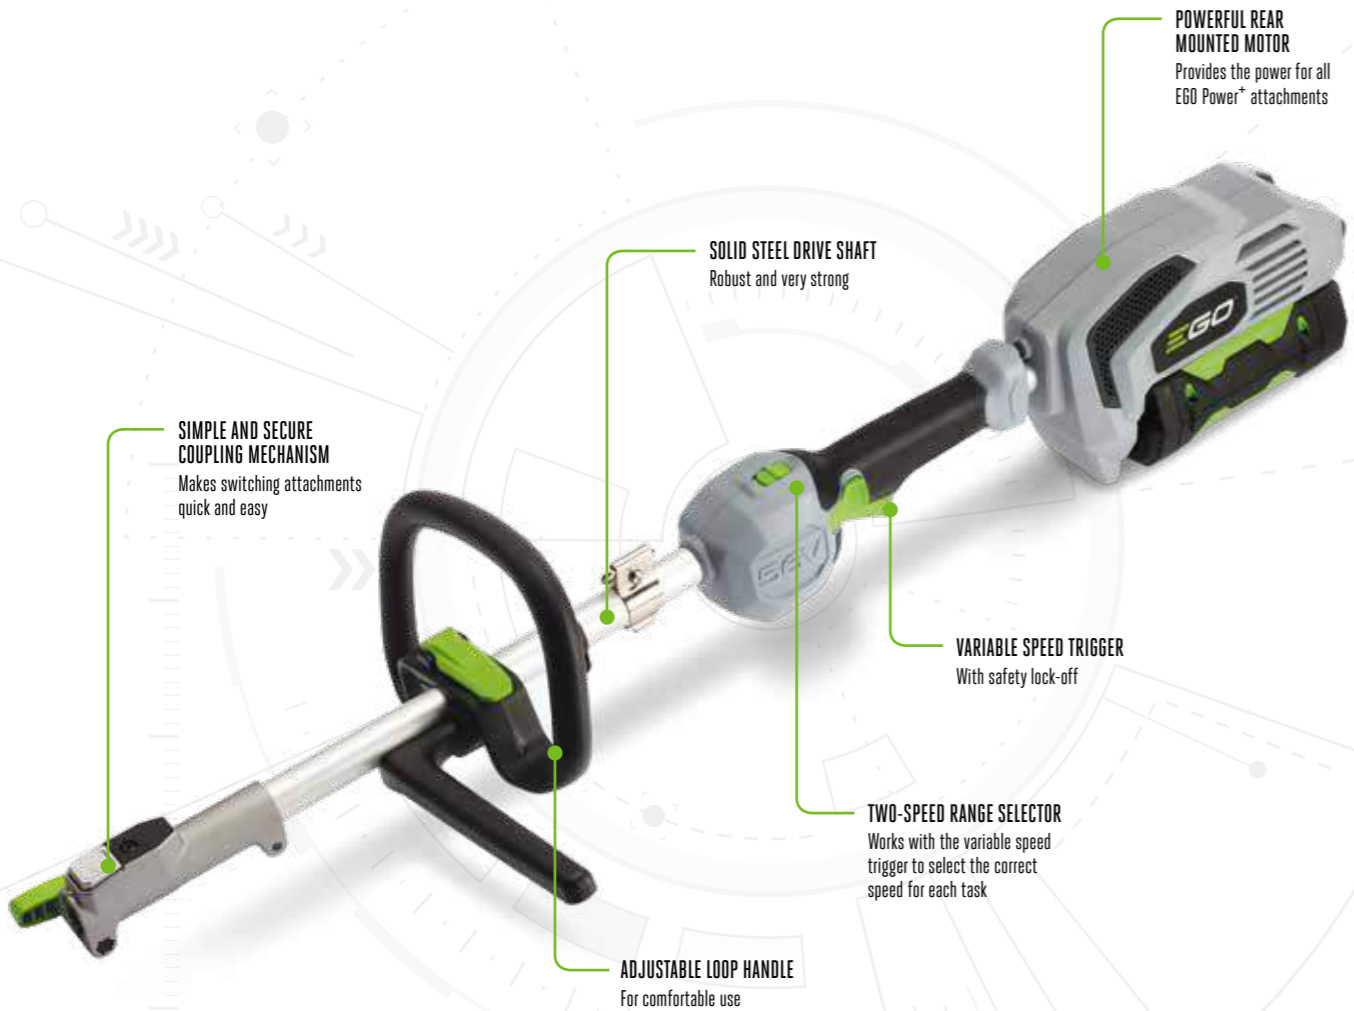

BRUSH CUTTER

Made tougher, the brush cutter is built to deal with difficult undergrowth. From thick grass to tough weeds and undergrowth, cut through the most troublesome tasks with ease.

EDGER

Give lawns a professional finish with the edger attachment. Ideal for neatening edges along paths, driveways or flowerbeds.

POLE SAW

Slices through tree branches fast and efficiently. Combine with the carbon fibre extension pole to reach further and cut more.

CULTIVATOR

The cultivator's teeth prepare soil prior to planting. Removing weeds and introducing air, it creates a loose bed, encouraging the growth of healthy plant life.

**PH1400E
MULTI-TOOL POWER HEAD**

With a powerful and smooth high-efficiency brushless motor, it's lightweight, perfectly balanced and ready for any job, big or small

	PH1400E
MOTOR TYPE	Brushless
SPEED CONTROL	Variable speed
DRIVE SHAFT MATERIAL	7mm solid steel
DRIVE TUBE TYPE	Aluminium
COUPLING MECHANISM	Tool-free quick change
WEIGHT	2.7kg
TOTAL LENGTH	97cm

HTA2000
HEDGE TRIMMER ATTACHMENT

Laser cut, diamond ground blades and simple angle adjustment make this trimmer as precise as it is powerful

HTA2000S
SHORT HEDGE TRIMMER ATTACHMENT

With the same sharp blades and quick cutting action, this all-new attachment makes short work of low, deep hedges