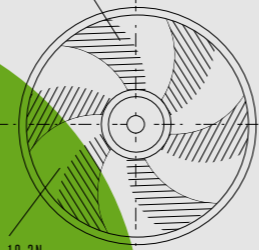

EGO[™]
POWER⁺ COMMERCIAL RANGE

PETROL-MATCHING BATTERY POWER MEETS
SUPER TOUGH DESIGN AND CONSTRUCTION
IN OUR COMMERCIAL RANGE.

AIR SPEED: 212km/h

FORCE: 19.2N

1014m³/h
AIR VOLUME

$$P = \frac{F \times D}{T}$$