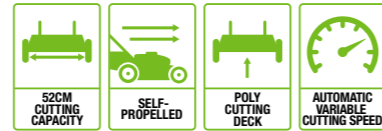

LM2120E-SP
52cm SELF-PROPELLED MOWER

Self-propelled mower with a 52cm cutting capacity,
brushless motor and 70L collection bag