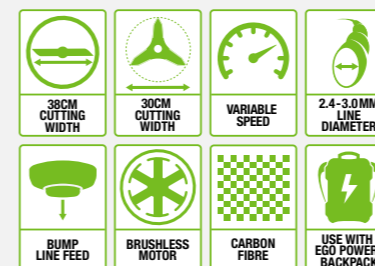

BCX3800		STX3800	
CUTTING WIDTH				
- Line trimmer head	38cm		38cm	
- Three-sided blade	30cm		30cm	
TOTAL LENGTH	186cm		186cm	
RUN TIME* WITH BAX1500 BATTERY	With trimmer head	With brush cutter head	With trimmer head	With brush cutter head
	Up to 300 mins	Up to 420 mins	Up to 300 mins	Up to 420 mins
BLADE MATERIAL	Three-sided steel blade		Three-sided steel blade	
SPEED CONTROL	Constant variable speed		Constant variable speed	
NO LOAD SPEEDS	5800rpm		5800rpm	
SOFT-START	Yes		Yes	
LINE DIAMETER SUPPLIED	2.4-3.0mm		2.4-3.0mm	
LINE FEED	Manual wind bump feed head		Manual wind bump feed head	
DUAL LINE	Yes		Yes	
ROTATING DIRECTION	Anti clockwise		Anti clockwise	
AUXILIARY HANDLE	Bike handle		Quick adjustable loop handle	
HARNESS	Hip pad (AHP1500)		-	
WEIGHT	6.5kg		5.9kg	
MOTOR TYPE	Brushless		Brushless	
NOISE RATING LpA / LwA	With trimmer head	With brush cutter head	With trimmer head	With brush cutter head
	81dB(A) 94 dB(A)	83dB(A) 96 dB(A)	81dB(A) 94 dB(A)	83dB(A) 96 dB(A)
VIBRATION (M/S²)	1.9/1.5	1.9/1.3	2.3/1.5	1.9/4.3

*Run time may vary and depend on the battery used, charge level of battery, condition of grass and user's operation technique.