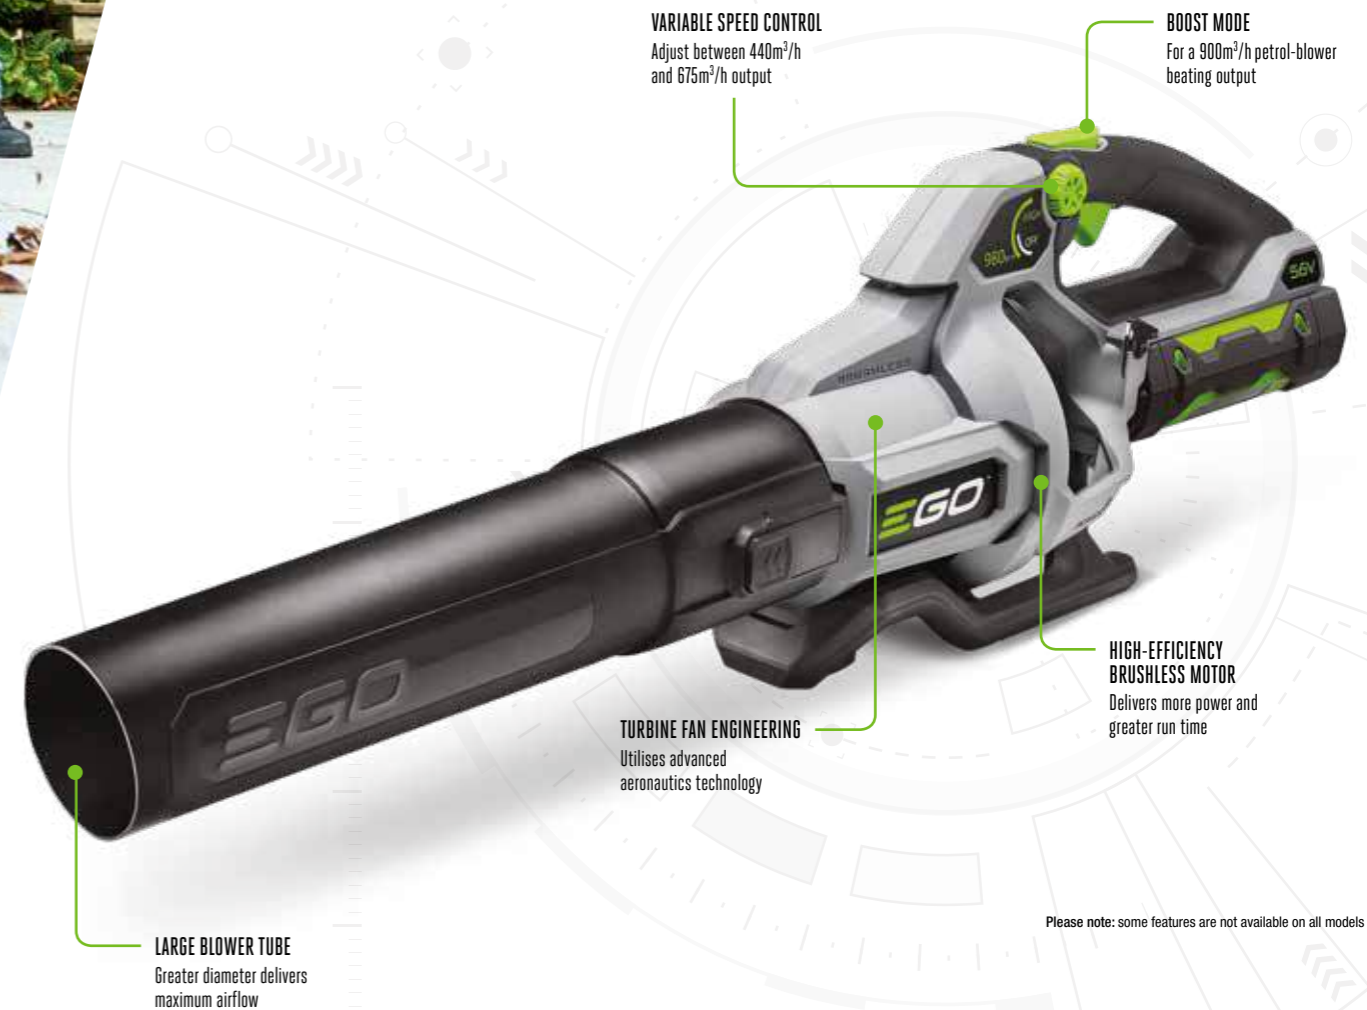

VARIABLE SPEED CONTROL
Adjust between 440m³/h and 675m³/h output

BOOST MODE
For a 900m³/h petrol-blower beating output

HIGH-EFFICIENCY BRUSHLESS MOTOR
Delivers more power and greater run time

TURBINE FAN ENGINEERING
Utilises advanced aeronautics technology

LARGE BLOWER TUBE
Greater diameter delivers maximum airflow

Please note: some features are not available on all models