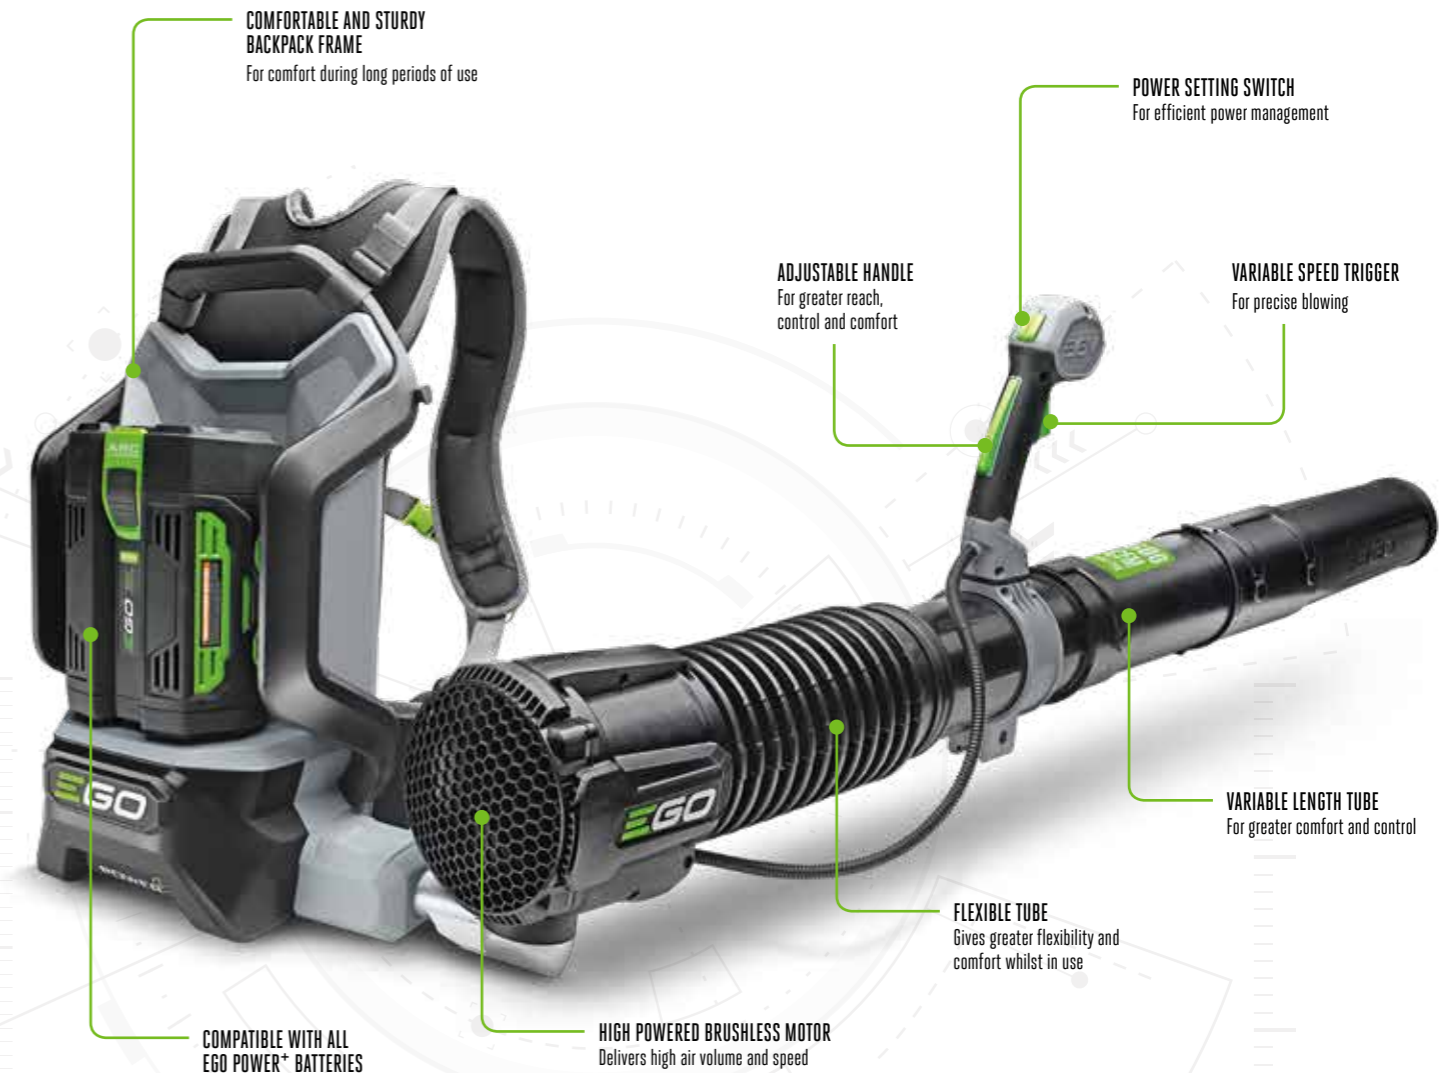

COMFORTABLE AND STURDY BACKPACK FRAME
For comfort during long periods of use

POWER SETTING SWITCH
For efficient power management

ADJUSTABLE HANDLE
For greater reach, control and comfort

VARIABLE SPEED TRIGGER
For precise blowing

VARIABLE LENGTH TUBE
For greater comfort and control

FLEXIBLE TUBE
Gives greater flexibility and comfort whilst in use

HIGH POWERED BRUSHLESS MOTOR
Delivers high air volume and speed

COMPATIBLE WITH ALL EGO POWER+ BATTERIES

LB6000E BACKPACK BLOWER

The hugely powerful, yet ergonomic design is easy to use and packed with all the features you need

AVAILABLE AS A KIT

	LB6000E		
	Low	High	Max
RUN TIME** WITH 5.0Ah BATTERY	120 mins	22 mins	15 mins
AIR VOLUME (M³/H)	440	850	1020
AIR SPEED (KM/H)	80	160	192
FORCE (N)	19		
MOTOR TYPE	Brushless		
NOISE RATING LpA/LwA	83dB(A) 97dB(A)		
VIBRATION (M/S²)	1.5		
AVAILABLE AS A KIT	LB6002E: Includes 5.0Ah battery and rapid charger		

**Run time may vary and depend on the battery used, charge level of battery and user's operation technique.