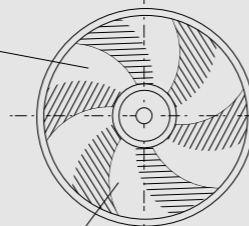

VIBRATION
1.67m/s²
NOISE
LpA 80dB(A)

1014m³/h
AIR VOLUME

AIR SPEED: 212km/h

FORCE: 19.2N

OUTPOWERS PETROL POWERED BLOWERS

Setting a new standard for blowers, the LBX6000 is the most powerful handheld blower on the market. Delivering more blowing time, more comfort and more power than petrol.

With the ability to blow over 1014m³ of air per hour on Boost mode, the leaves and the competition don't stand a chance.

LBX6000 COMMERCIAL BLOWER

Designed to be used with the commercial backpack battery BAX1500, this powerful blower is light and easy to handle. Plus, the smooth brushless motor reduces vibration and noise compared to its petrol-powered equivalents