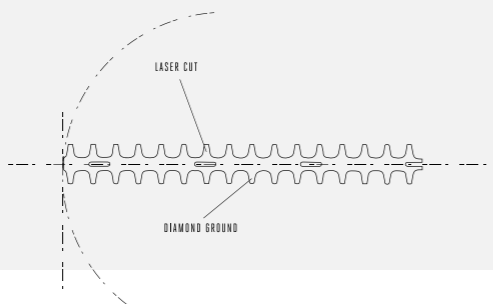

Blades that cut cleanly

The high-quality EGO Power+ blades are made from laser-cut steel with diamond-ground edges to provide the cleanest cut and promote healthier hedges.