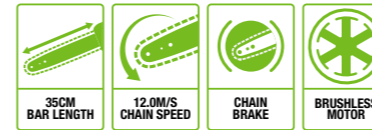

Tool-free chain tensioning

Oil inspection window

Chain kickback and electric brake

CS1400E
35cm CHAINSAW

Featuring a 35cm bar length and 12.0m/s chain speed

AVAILABLE AS A KIT

CS1600E
40cm CHAINSAW

Featuring a 40cm bar length and 13.5m/s chain speed