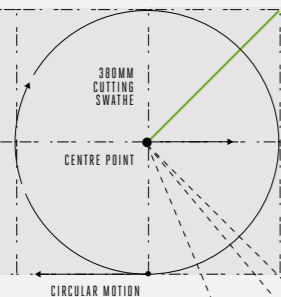

POWER+ COMMERCIAL LINE TRIMMER/BRUSH CUTTER

4000-6000rpm
NO LOAD SPEED

THE TOUGH ANSWER TO ROUGH GROUND

Perfectly balanced for comfortable use, EGO's commercial line trimmers / brush cutters make short work of even the roughest ground. Power comes from EGO's commercial backpack battery and the ready-for-anything 2KW motor.

Light yet strong, the solid steel drive shaft is housed in a carbon fibre drive tube. Unlike alloy shafts, it won't bend and lose its shape over time, keeping vibration levels to a minimum.

EFFICIENT AND POWERFUL BRUSHLESS MOTOR
For longer running times

VARIABLE SPEED TRIGGER WITH SAFETY LOCK-OFF

CARBON FIBRE DRIVE SHAFT

Supplied with brush cutter head

BCX3800 COMMERCIAL LINE TRIMMER / BRUSH CUTTER

Leave the fuss and fumes of petrol behind with this powerful, pro-standard tool. Pair up with our commercial backpack battery BAX1500 for all-day power and comfort

STX3800 COMMERCIAL LINE TRIMMER / BRUSH CUTTER

NEW FOR 2019

Our new commercial line trimmer provides the same power and performance as petrol. Now with a quick adjustable handle, pair up with our commercial backpack battery BAX1500 for all-day power and comfort