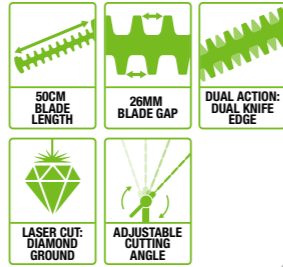

POLE SAW

Slices through tree branches fast and efficiently. Combine with the carbon fibre extension pole to reach further and cut more.

CULTIVATOR

The cultivator's teeth prepare soil prior to planting. Removing weeds and introducing air, it creates a loose bed, encouraging the growth of healthy plant life.

**PH1400E
MULTI-TOOL POWER HEAD**

With a powerful and smooth high-efficiency brushless motor, it's lightweight, perfectly balanced and ready for any job, big or small

	PH1400E
MOTOR TYPE	Brushless
SPEED CONTROL	Variable speed
DRIVE SHAFT MATERIAL	7mm solid steel
DRIVE TUBE TYPE	Aluminium
COUPLING MECHANISM	Tool-free quick change
WEIGHT	2.7kg
TOTAL LENGTH	97cm

HTA2000
HEDGE TRIMMER ATTACHMENT

Laser cut, diamond ground blades and simple angle adjustment make this trimmer as precise as it is powerful

HTA2000S
SHORT HEDGE TRIMMER ATTACHMENT

With the same sharp blades and quick cutting action, this all-new attachment makes short work of low, deep hedges