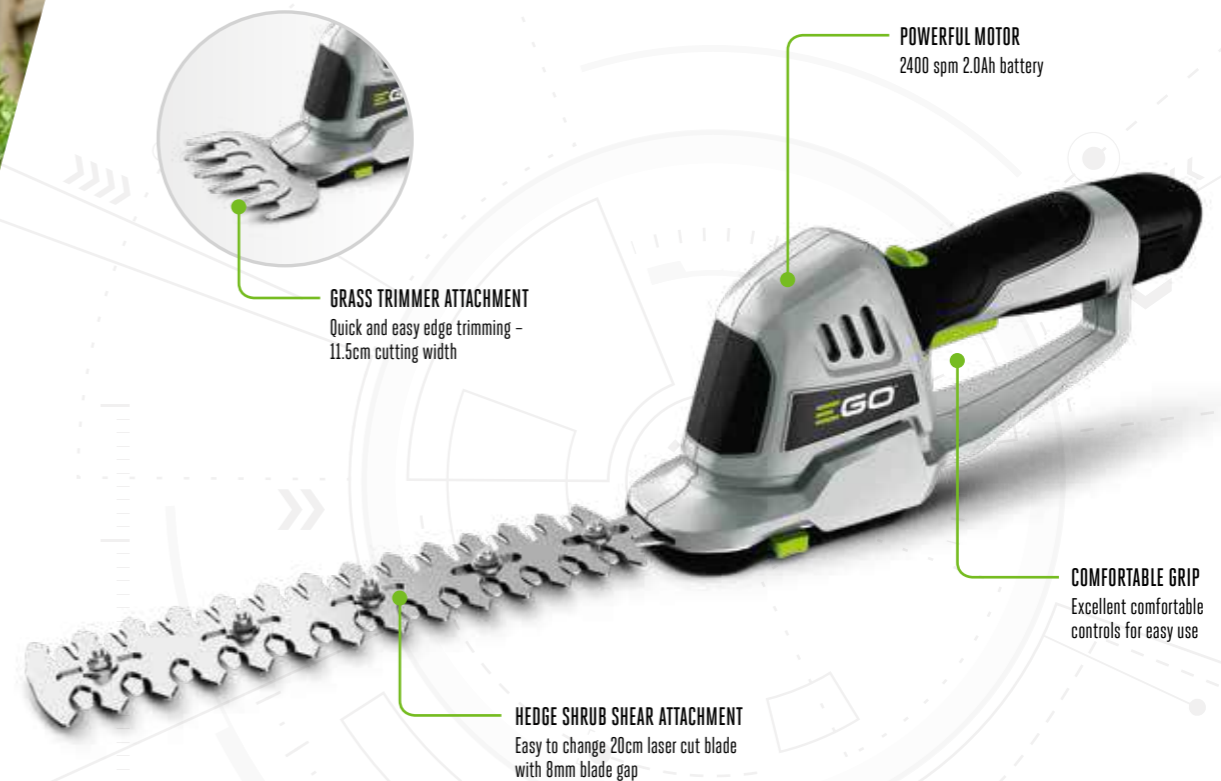

DUAL ACTION DESIGN FOR UNPARALLELED PRECISION

COMPACT WITHOUT COMPROMISE

They may be compact, but they don't compromise on power. Brought to life by a 12V Lithium Ion battery, the EGO Power+ shrub/grass shears are ideal for everyday garden maintenance.

With two attachments included, use the shrub blade to shape and maintain smaller hedges and ornamental trees, or switch to the grass trimmer blade to tackle areas of grass that mowers can't reach. A lightweight, ergonomic design allows for unparalleled precision in either mode, so you can get the perfect result every time.

Simple to use and easy to store, they're an essential addition to every gardener's arsenal.

CHT2001E 12V SHRUB / GRASS SHEARS

Single speed 20cm blade length, 8mm blade gap with single knife edge cutting action. Can be used as either shrub or grass shears

	CHT2001E
BLADE LENGTH	20cm
BLADE GAP	8mm
RUN TIME	Up to 30 mins
SPEED CONTROL	Single-speed
NO LOAD SPEEDS	2400 spm
BLADE TYPE	Laser cut
CUTTING ACTION	Dual action; double-sided cutting blade
BLADE TIP PROTECTOR	No
STANDARD BATTERY	2.0Ah
CHARGE TIME	3.5 hours
WEIGHT WITH BATTERY	1.13kg