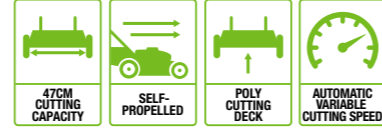

LM1900E-SP
47cm MOWER

Self-propelled mower with a 47cm cutting capacity,
brushless motor and 55L collection bag