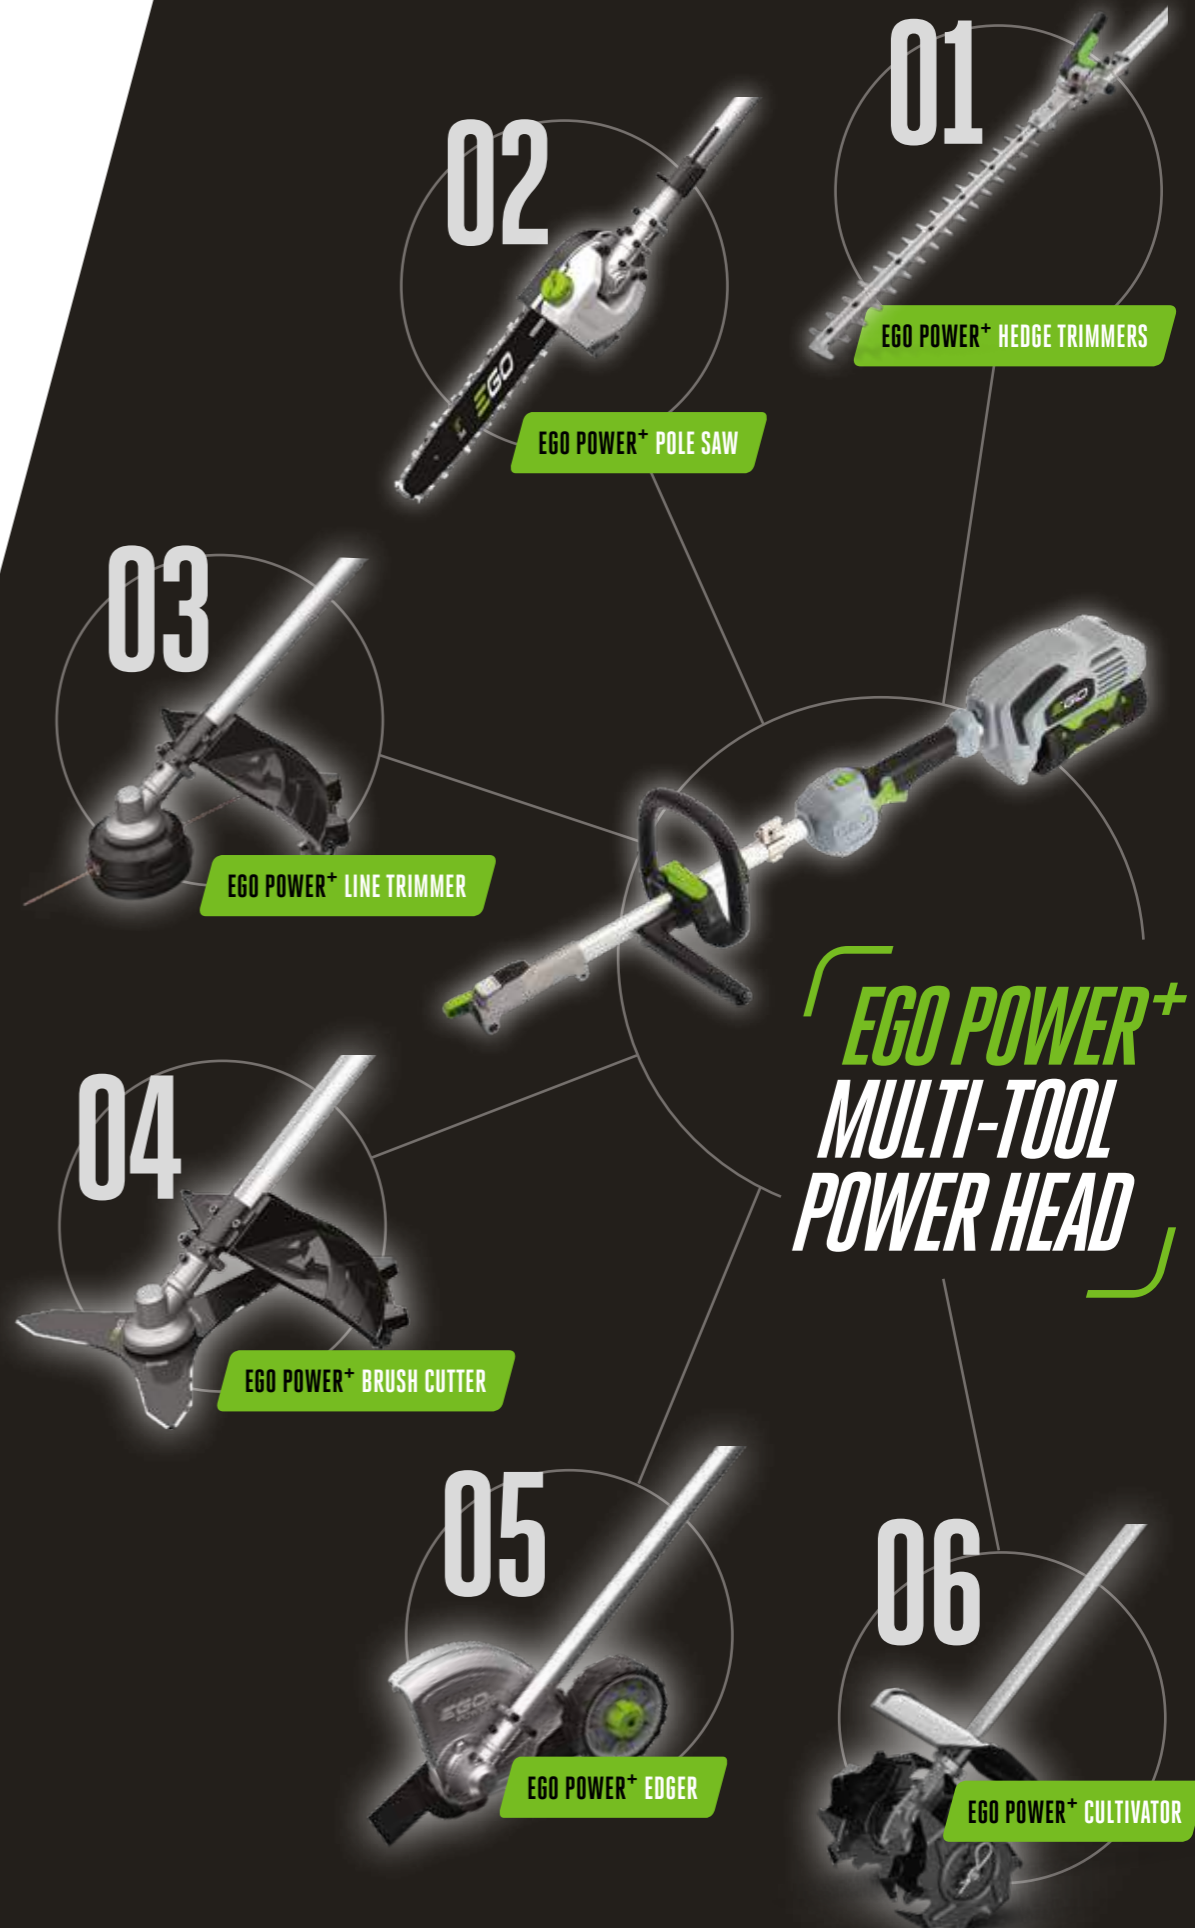

POLE SAW

Slices through tree branches fast and efficiently. Combine with the carbon fibre extension pole to reach further and cut more.

CULTIVATOR

The cultivator's teeth prepare soil prior to planting. Removing weeds and introducing air, it creates a loose bed, encouraging the growth of healthy plant life.

**PH1400E
MULTI-TOOL POWER HEAD**

With a powerful and smooth high-efficiency brushless motor, it's lightweight, perfectly balanced and ready for any job, big or small

	PH1400E
MOTOR TYPE	Brushless
SPEED CONTROL	Variable speed
DRIVE SHAFT MATERIAL	7mm solid steel
DRIVE TUBE TYPE	Aluminium
COUPLING MECHANISM	Tool-free quick change
WEIGHT	2.7kg
TOTAL LENGTH	97cm