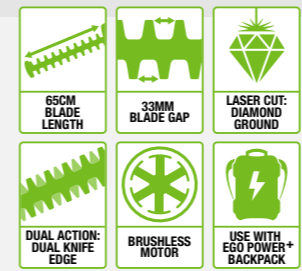

3600spm
NO LOAD SPEED

CUTTING CAPACITY: 33MM
TOOTH DEPTH: 20MM

BLADE LENGTH: 65-75CM

HTX6500
65CM COMMERCIAL HEDGE TRIMMER

Powerful, smooth and perfectly balanced, the dual trigger system provides enhanced user comfort and safety. Making it perfect for any job, big or small

HTX7500
75CM COMMERCIAL HEDGE TRIMMER *NEW FOR 2019*

An all-new addition to the commercial range, a longer blade offers greater coverage, making even the biggest jobs a breeze

CUTS CLEANER, RUNS LONGER. MAKES CUTTING HEDGES SHORT WORK

Designed for professionals, the commercial hedge trimmers are precision engineered to tackle the toughest hedges with ease.

Powered by the petrol-matching commercial backpack battery, a single charge delivers impressive run times. While the smooth and quiet brushless motor and gearbox give you all the power you need, without the vibration, fumes and noise of a petrol engine.

Blades that cut cleanly

The high-quality EGO Power+ blades are made from laser-cut steel with diamond-ground edges to provide the cleanest cut and promote healthier hedges.

	HTX6500	HTX7500
BLADE LENGTH	65cm	75cm
CUTTING CAPACITY	33mm	33mm
BLADE GAP	33mm	33mm
BLADE TOOTH DEPTH	20mm	20mm
RUN TIME* WITH BAX1500 BATTERY	Up to 420 mins	Up to 380 mins
SPEED CONTROL	One-speed	One-speed
NO LOAD SPEEDS	3600spm	3600spm
BLADE TYPE	Double-sided cutting	Double-sided cutting
CUTTING ACTION	Dual action; double-sided cutting	Dual action; double-sided cutting
BLADE TIP PROTECTOR	Yes	Yes
ROTATING HANDLE	No	No
WEIGHT	3.9kg	4.0kg
MOTOR TYPE	Brushless	Brushless
NOISE RATING LpA/LwA	80 dB(A) 90 dB(A)	97 dB(A) 83.9 dB(A)
VIBRATION (M/S²)	3.2/3.9	2.9/3.5

*Run time may vary and depend on the battery used, charge level of battery, condition of hedge and user's operation technique.