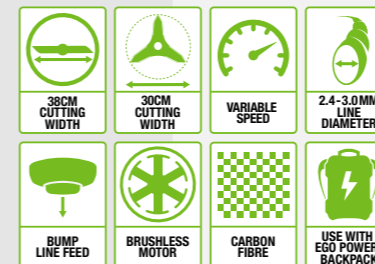

BCX3800 COMMERCIAL LINE TRIMMER / BRUSH CUTTER

Leave the fuss and fumes of petrol behind with this powerful, pro-standard tool. Pair up with our commercial backpack battery BAX1500 for all-day power and comfort

STX3800 COMMERCIAL LINE TRIMMER / BRUSH CUTTER

NEW FOR 2019

Our new commercial line trimmer provides the same power and performance as petrol. Now with a quick adjustable handle, pair up with our commercial backpack battery BAX1500 for all-day power and comfort