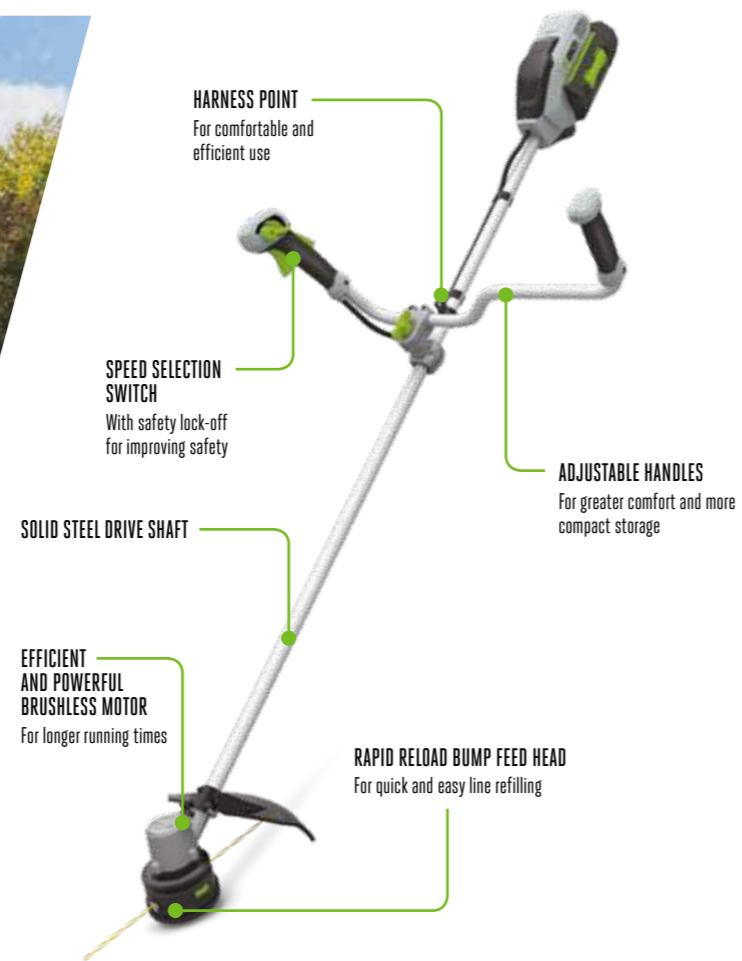

BC1500E-F
38cm LINE TRIMMER

Variable speed, large 38cm cutting swathe with bump head line feed and easy line replacement

	BC1500E-F
CUTTING WIDTH	38cm
TOTAL LENGTH	186cm
RUN TIME*	2.5Ah Up to 27 mins 5.0Ah Up to 58 mins 7.5Ah Up to 86 mins
SPEED CONTROL	Constant variable speed
LINE DIAMETER SUPPLIED	2.4mm
LINE FEED	Rapid reload bump feed head
ROTATING DIRECTION	Clockwise
WEIGHT WITHOUT BATTERY	3.8kg
VIBRATION (M/S²)	4.3/2.9
MOTOR TYPE	Brushless
NOISE RATING LpA/LwA	70 dB(A) 86 dB(A)

BC3800E
30/38cm BRUSH CUTTER

The three-sided blade and brushless motor has the power to clear virtually any ground. Can be used as either a brush cutter or line trimmer

	BC3800E
CUTTING WIDTH	30cm
- Three-sided blade	38cm
- Line trimmer head	
TOTAL LENGTH	186cm
RUN TIME*	2.5Ah Up to 20 mins 5.0Ah Up to 40 mins 7.5Ah Up to 65 mins
BLADE MATERIAL	Three-sided steel blade
SPEED CONTROL	Constant variable speed
LINE DIAMETER SUPPLIED	2.4mm
LINE FEED	Rapid reload bump feed head
ROTATING DIRECTION	Anti clockwise
WEIGHT WITHOUT BATTERY	4.64kg
- Three-sided blade	4.35kg
- Line trimmer head	
VIBRATION (M/S²)	2.3/2.4
MOTOR TYPE	Brushless
NOISE RATING LpA/LwA	80dB(A) 94dB(A)

*Run time may vary and depend on the battery used, charge level of battery, condition of grass and user's operation technique.