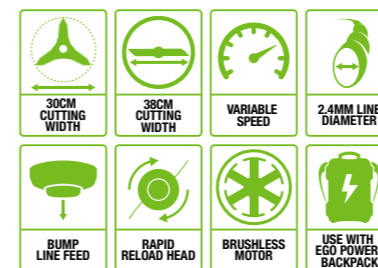

BC3800E
30/38cm BRUSH CUTTER

The three-sided blade and brushless motor has the power to clear virtually any ground. Can be used as either a brush cutter or line trimmer