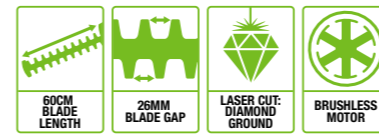

HT2410E
60cm HEDGE TRIMMER

Single speed 60cm blade length, 26mm blade gap with single knife-edge cutting action