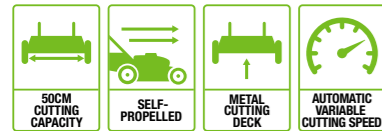

LM2020E-SP
50cm SELF-PROPELLED MOWER

Self-propelled mower with a 50cm cutting capacity,
brushless motor and 60L collection bag