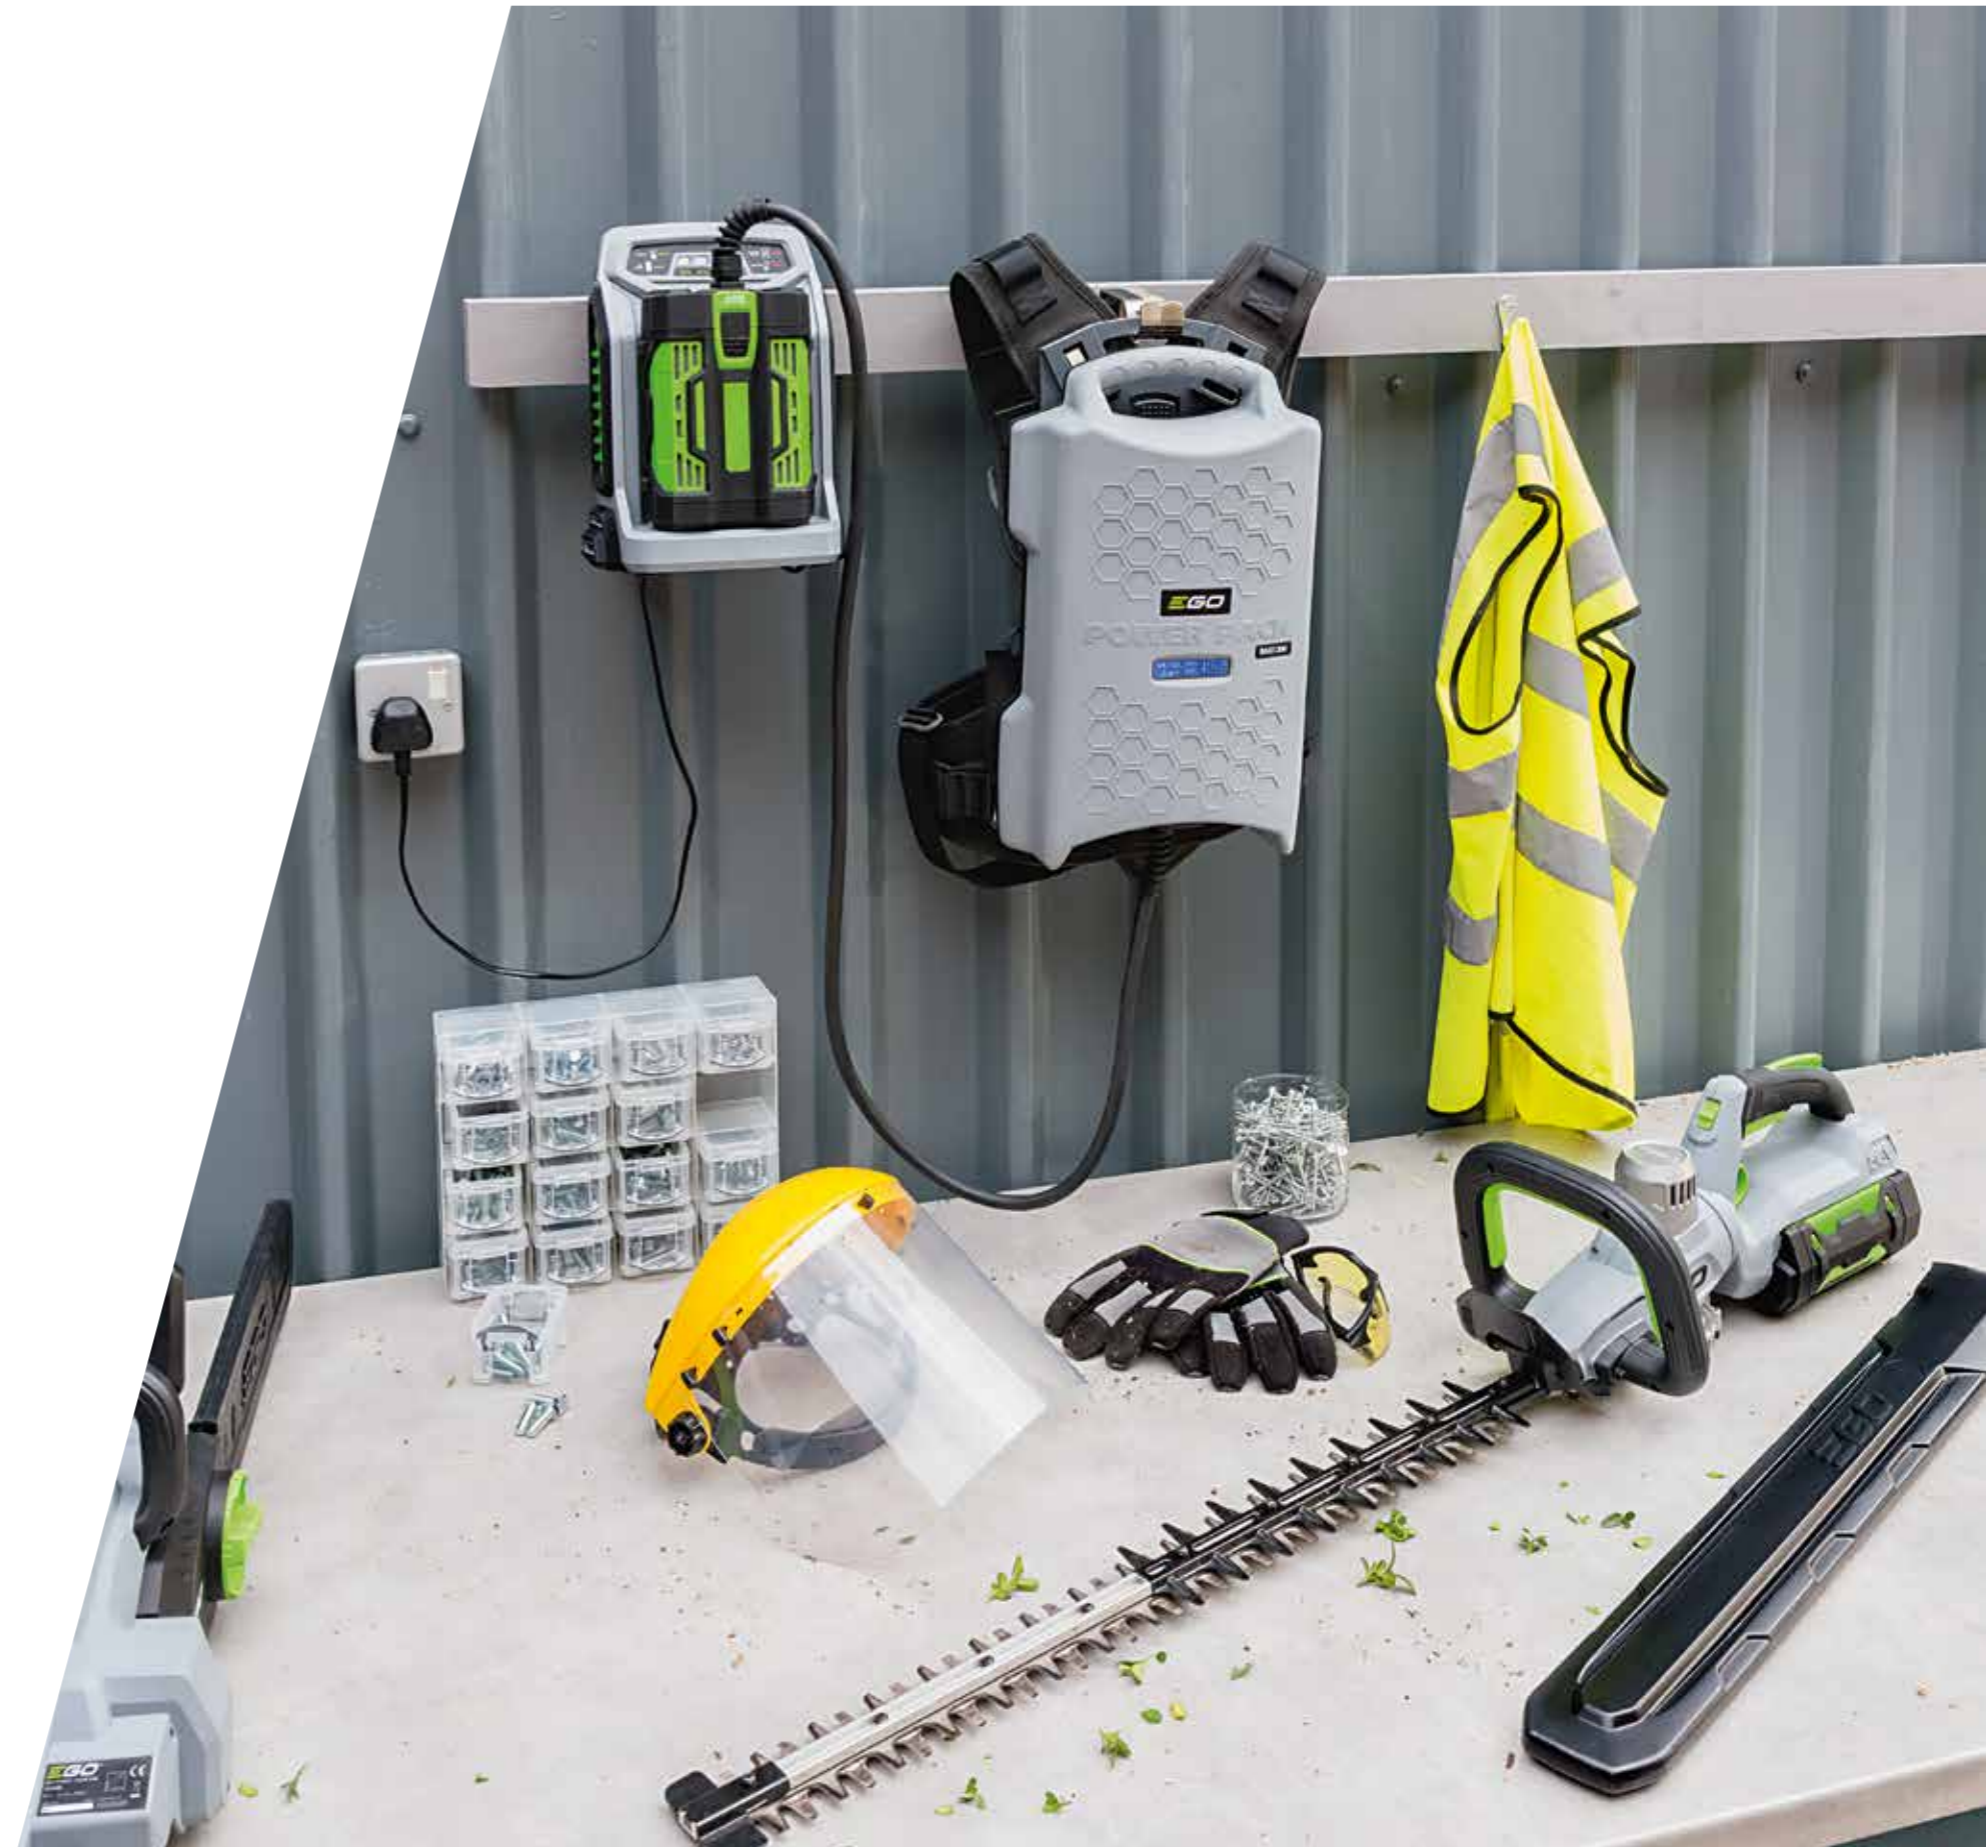

All EGO Power+ tools come with a domestic user 2 year warranty, plus an extra 3 years when you register your tool. Batteries have a 2 year warranty, extended by 1 year if you register your battery. The warranty for commercial users is 1 year.

The support of our service dealer network

With a nationwide network of EGO approved service dealers, you're never too far from the support you need. From selecting the most suitable tools for your needs to providing an outstanding aftersales service, get great face-to-face advice whenever you need it.

Original spare parts

We're here to keep your tools running for years to come. We can provide the spare parts to extend the life of the tool.

Committed to quality

We're one of the biggest power tool manufacturers in the world with over 7,000 employees and over 10 million units manufactured each year. To make sure our tools combine petrol-matching power with the ease of use and reliability you need, we've invested heavily into research and development to become one of the world leaders in battery technology. Our advanced manufacturing process is highly digitalised and automated to ensure the consistent high quality and performance of our tools.