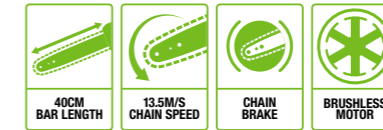

Tool-free chain tensioning

Oil inspection window

Chain kickback and electric brake

CS1400E
35cm CHAINSAW

Featuring a 35cm bar length and 12.0m/s chain speed

AVAILABLE AS A KIT

CS1600E
40cm CHAINSAW

Featuring a 40cm bar length and 13.5m/s chain speed