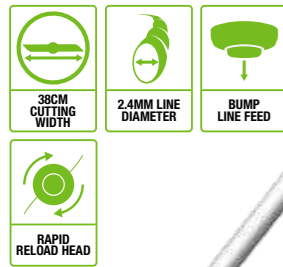

STA1500
LINE TRIMMER ATTACHMENT

This attachment is packed with features to save you time and help you work safely, quickly and efficiently