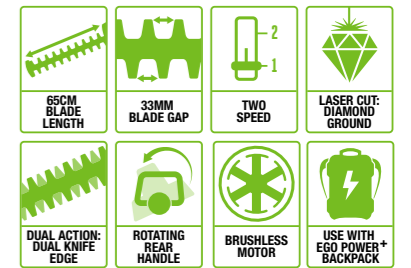

AVAILABLE AS A KIT

HT2410E
60cm HEDGE TRIMMER

Single speed 60cm blade length, 26mm blade gap with single knife-edge cutting action

NEW FOR 2019

HT5100E
51cm HEDGE TRIMMER

Two-speed 51cm blade length, 33mm blade gap with double-sided knife-edge cutting action and rotating rear handle for comfort and control

HT6500E
65cm HEDGE TRIMMER

Two-speed 65cm blade length, 33mm blade gap with double-sided knife-edge cutting action and rotating rear handle for comfort and control

Available in lengths from 51 to 65cm, there's an EGO Power+ hedge trimmer for every size job.

EGO Power+ hedge trimmers feature double-sided knife-edge†, laser cut diamond ground blades for precise clean cuts. The two-speed selector lets you choose the right speed for every task and the large

cutting capacity means you can get to work on larger hedges with thicker branches and stems.