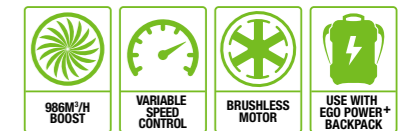

Flat nozzle ideal for wet leaves

Clears stones from driveway

**LB5300E
BLOWER**

Variable speed setting, large blower tube, up to 900m³/h output in Boost mode

AVAILABLE AS A KIT

**LB5800E
BLOWER**

Variable speed thumb selector for added airflow control with single handed use, 986m³/h output in Boost mode