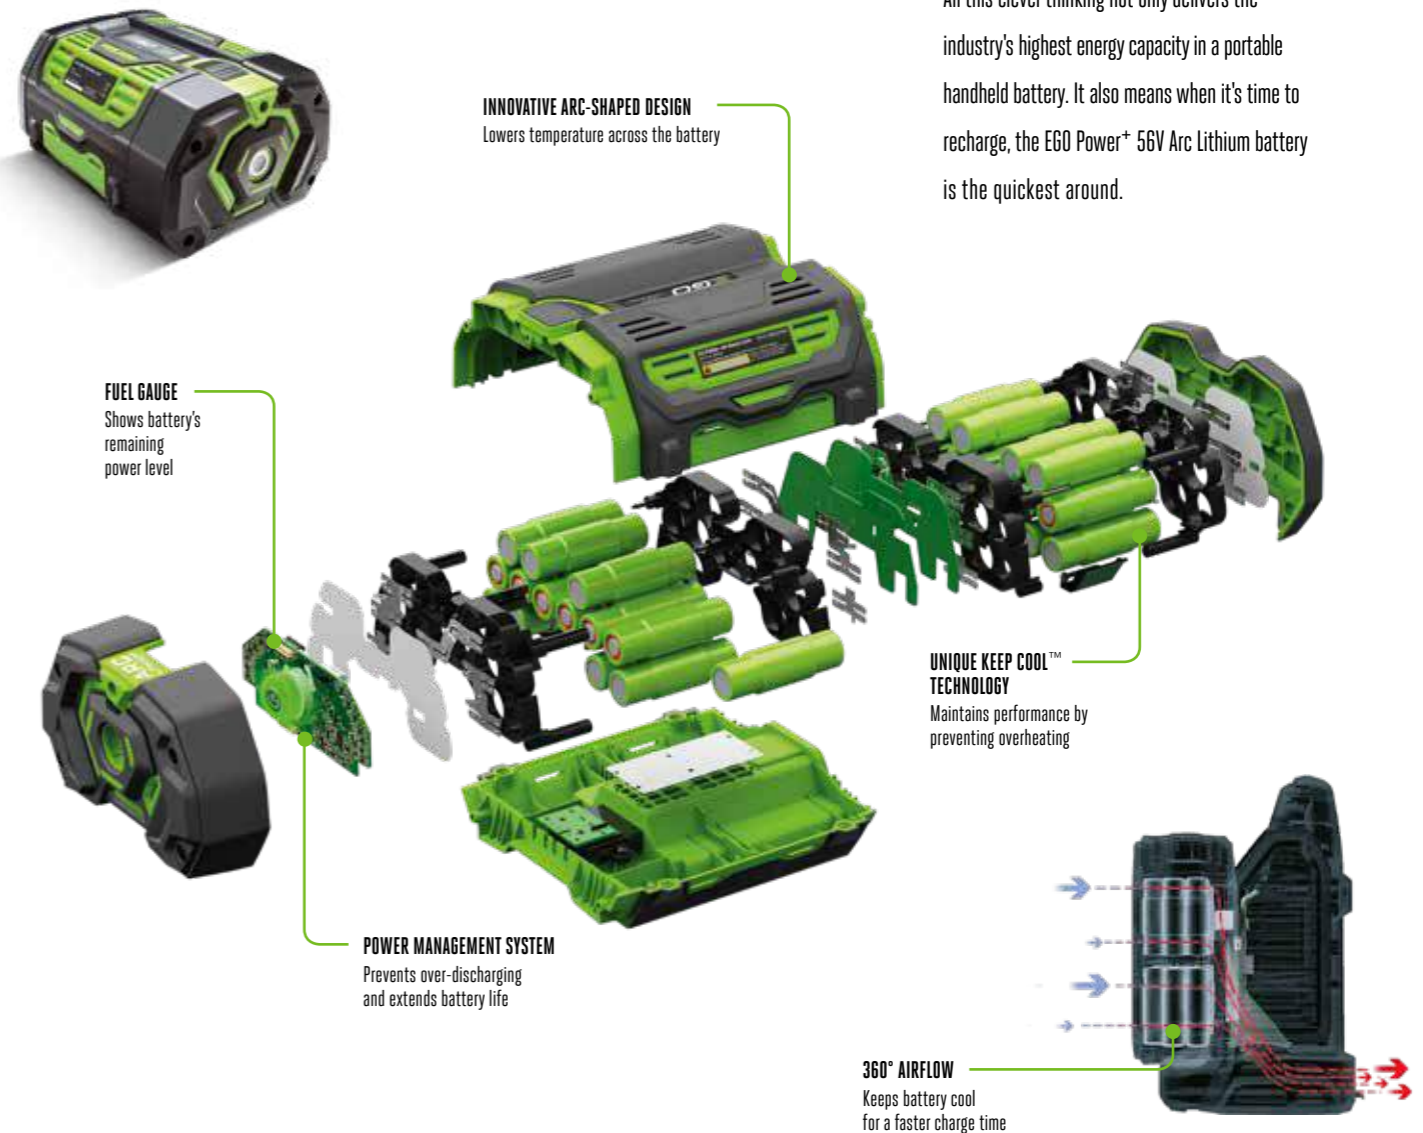

Fast recharge

All this clever thinking not only delivers the industry's highest energy capacity in a portable handheld battery. It also means when it's time to recharge, the EGO Power+ 56V Arc Lithium battery is the quickest around.