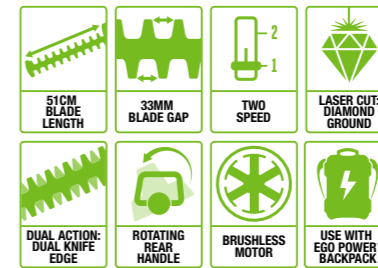

AVAILABLE AS A KIT

HT2410E
60cm HEDGE TRIMMER

Single speed 60cm blade length, 26mm blade gap with single knife-edge cutting action

NEW FOR 2019

HT5100E
51cm HEDGE TRIMMER

Two-speed 51cm blade length, 33mm blade gap with double-sided knife-edge cutting action and rotating rear handle for comfort and control

HT6500E
65cm HEDGE TRIMMER

Two-speed 65cm blade length, 33mm blade gap with double-sided knife-edge cutting action and rotating rear handle for comfort and control

Available in lengths from 51 to 65cm, there's an EGO Power+ hedge trimmer for every size job.

EGO Power+ hedge trimmers feature double-sided knife-edge†, laser cut diamond ground blades for precise clean cuts. The two-speed selector lets you choose the right speed for every task and the large

cutting capacity means you can get to work on larger hedges with thicker branches and stems.