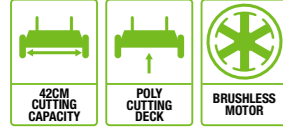

LM1700E
42cm MOWER

With 42cm cutting capacity,
brushless motor and 55L collection bag