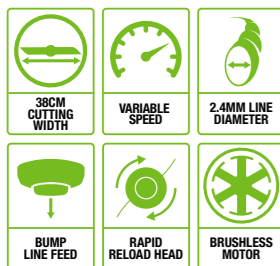

BC1500E-F
38cm LINE TRIMMER

Variable speed, large 38cm cutting swathe with bump head line feed and easy line replacement