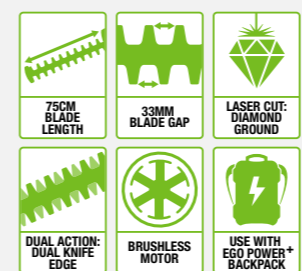

	BCX3800		STX3800	
CUTTING WIDTH				
- Line trimmer head	38cm		38cm	
- Three-sided blade	30cm		30cm	
TOTAL LENGTH	186cm		186cm	
RUN TIME* WITH BAX1500 BATTERY	With trimmer head	With brush cutter head	With trimmer head	With brush cutter head
	Up to 300 mins	Up to 420 mins	Up to 300 mins	Up to 420 mins
BLADE MATERIAL	Three-sided steel blade		Three-sided steel blade	
SPEED CONTROL	Constant variable speed		Constant variable speed	
NO LOAD SPEEDS	5800rpm		5800rpm	
SOFT-START	Yes		Yes	
LINE DIAMETER SUPPLIED	2.4-3.0mm		2.4-3.0mm	
LINE FEED	Manual wind bump feed head		Manual wind bump feed head	
DUAL LINE	Yes		Yes	
ROTATING DIRECTION	Anti clockwise		Anti clockwise	
AUXILIARY HANDLE	Bike handle		Quick adjustable loop handle	
HARNESS	Hip pad (AHP1500)		-	
WEIGHT	6.5kg		5.9kg	
MOTOR TYPE	Brushless		Brushless	
NOISE RATING LpA / LwA	With trimmer head	With brush cutter head	With trimmer head	With brush cutter head
	81dB(A) 94 dB(A)	83dB(A) 96 dB(A)	81dB(A) 94 dB(A)	83dB(A) 96 dB(A)
VIBRATION (M/S²)	1.9/1.5	1.9/1.3	2.3/1.5	1.9/4.3

An all-new addition to the commercial range, a longer blade offers greater coverage, making even the biggest jobs a breeze

CUTS CLEANER, RUNS LONGER. MAKES CUTTING HEDGES SHORT WORK

Designed for professionals, the commercial hedge trimmers are precision engineered to tackle the toughest hedges with ease.