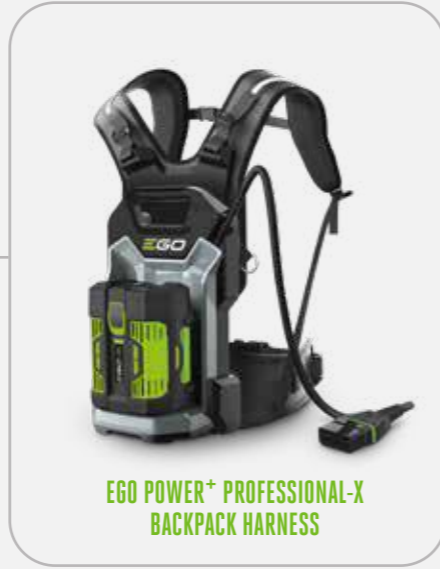

# THE ULTIMATE IN FLEXIBILITY

EGO's Professional-X range tools are designed to deliver maximum battery power that outperforms petrol. All the tools in the Professional-X range are compatible with a number of battery options as shown, offering ultimate flexibility to complete any job big or small.