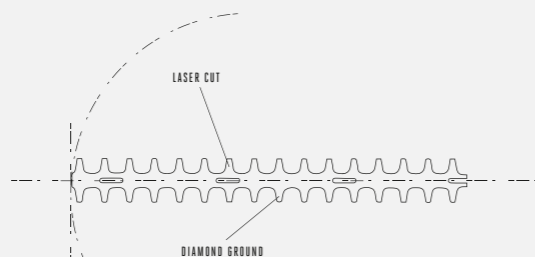

UNIQUE HANDLE AND TRIGGER DESIGN
For switching effortlessly between horizontal and vertical cutting