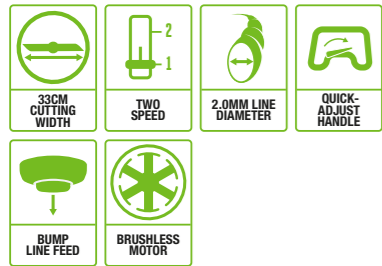

ST1300E-S
33cm LINE TRIMMER

Two-speed, 33cm cutting swathe with bump head line feed and easy line replacement. Ideal for the smaller garden.

AVAILABLE AS A KIT
ST1301E-S