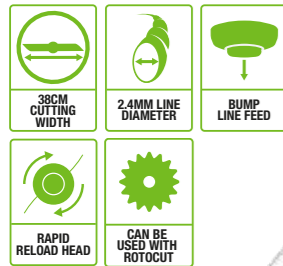

STA1500
LINE TRIMMER ATTACHMENT

This attachment is packed with features to save you time and help you work safely, quickly and efficiently.