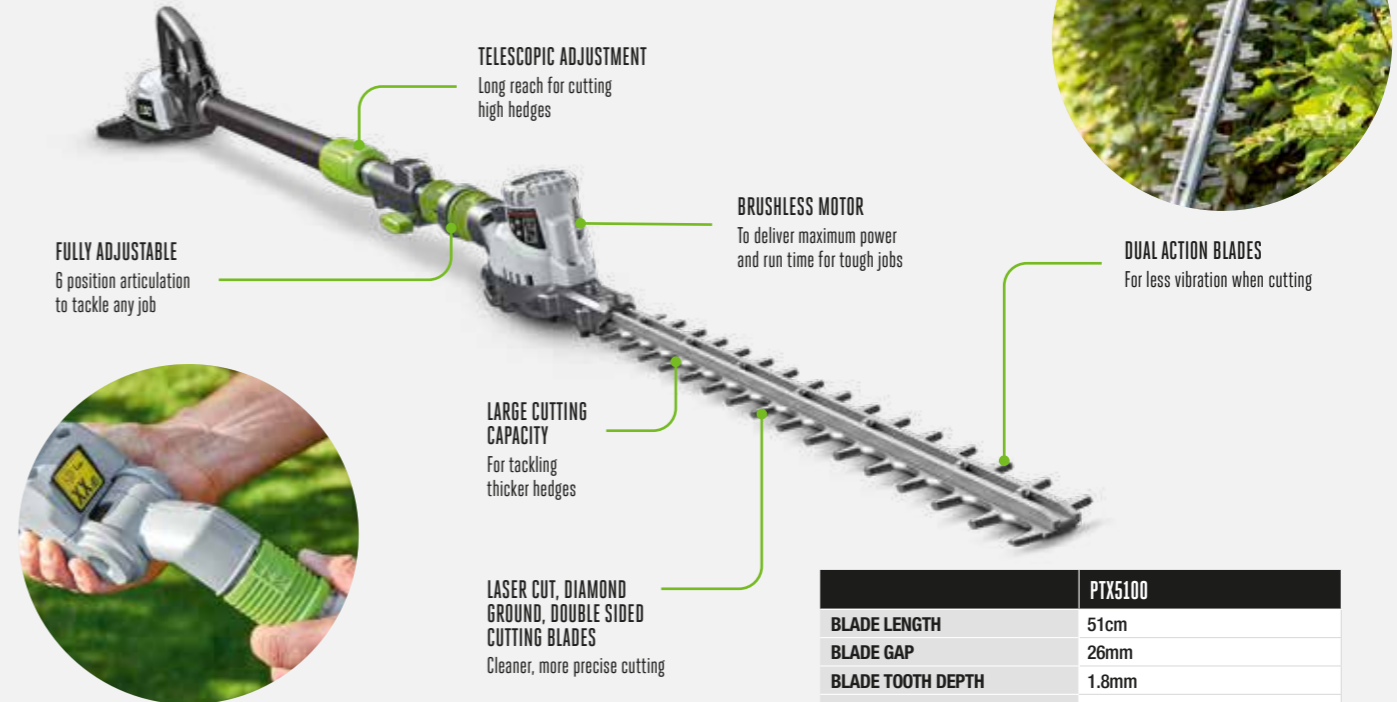

**TELESCOPIC ADJUSTMENT**  
 Long reach for cutting high branches

**BRUSHLESS MOTOR**  
 To deliver maximum power and run time for tough jobs

**FAST CHAIN SPEED**  
 A best in class 22m/s cuts thick branches with ease

**NEW FOR 2021**

**PSX2500**  
**PROFESSIONAL-X TELESCOPIC PRUNING SAW ATTACHMENT**

For use with the EGO Power+ Professional-X Telescopic Pole (purchased separately). The brushless motor delivers the power and cutting speed to cut branches up to 200mm in diameter, with ease. Tackle even the most difficult tasks with 0° - 180° articulation, and additional twist rotation.

	PSX2500
BAR LENGTH	25cm
CHAIN TYPE	Oregon 90PX040X (Pitch 3/8", Gauge 1.1mm)
CHAIN SPEED	22m/s
RUN TIME*	2.5Ah Up to 110 cuts 4.0Ah Up to 182 cuts 5.0Ah Up to 231 cuts 7.5Ah Up to 379 cuts 10.0Ah Up to 455 cuts
SPEED CONTROL	Variable Speed
TOTAL LENGTH	140cm
TOTAL EXTENDED LENGTH	400cm
OIL TANK CAPACITY	180ml with worm gear
NOISE RATING LpA/LwA	85 dB(A) / 99 dB(A)
WEIGHT WITHOUT BATTERY	2.2kg
MOTOR TYPE	Brushless
VIBRATION (M/S <sup>2</sup> )	1.2 m/s <sup>2</sup>
DOMESTIC WARRANTY	5 years
PROFESSIONAL WARRANTY	3 years
AVAILABLE AS A KIT	PPCX1000: Includes PPX1000, PSX2500 pruning saw attachment and PTX5100 hedge trimmer attachment

**TELESCOPIC ADJUSTMENT**  
 Long reach for cutting high hedges

**FULLY ADJUSTABLE**  
 6 position articulation to tackle any job

**BRUSHLESS MOTOR**  
 To deliver maximum power and run time for tough jobs