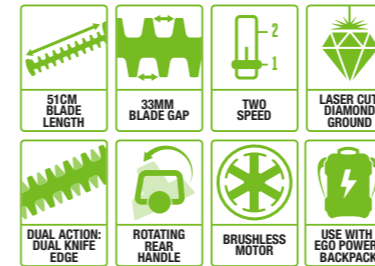

HT5100E
51cm HEDGE TRIMMER

Two-speed, double knife-edge cutting action, adjustable rotating rear handle for additional control, ideal for cutting narrower/long hedges with thicker stem widths.