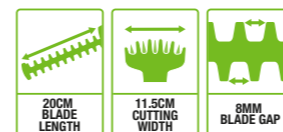

CHT2001E 12V SHRUB / GRASS SHEARS

Single speed 20cm blade length, 8mm blade gap with single knife edge cutting action. Can be used as either shrub or grass shears.