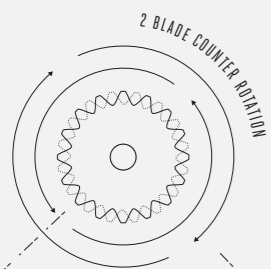

450rpm
CUTTING SPEED

PROTECT THE AREA AROUND YOU

The EGO Professional-X Rotocut attachment cuts through grass, weeds and moss on concrete, pathways and verges with ease.

Featuring two counter-rotating blades instead of line, it maximises run-time and reduces vibration. Most importantly, it prevents debris from being thrown, making it ideal for use in built-up areas where risk of damage or injury is particularly acute. With a low profile on the gear box, it can take on the most difficult to reach areas.

The base plate is mounted on bearings, increasing the overall life of the tool and reducing pavement damage. The blades have been designed to ensure clean and efficient cutting performance whilst maintaining durability.

Rotocut can be used with any rear motored tools or EGO line trimmer multi tools, making it the ultimate attachment for added precision and protection.

RTX2300 PROFESSIONAL-X ROTOCUT

Rotocut's flat design and simple attachment process means it can fit to most rear motor brush cutters and line trimmers on the market.

	RTX2300
CUTTING WIDTH	23cm
RUN TIME*	2.5Ah Up to 25 mins 4.0Ah Up to 40 mins 5.0Ah Up to 52 mins 7.5Ah Up to 80 mins 10.0Ah Up to 105 mins BAX1500 Up to 325 mins
ROTATING DIRECTION	Two blades counter rotation
BLADE TYPE	High strength alloy steel
WEIGHT	1.9kg
VIBRATION (M/S²)	1.1/1.5
NOISE RATING LpA/LwA	79.3dB(A) 93dB(A)
CUTTING SPEED	450rpm
COMPATIBLE EGO TOOLS	STX3800 / BCX3800 / ST1530E / BC3800E / STA1500 / BCA1200
DOMESTIC WARRANTY	5 years
PROFESSIONAL WARRANTY	3 years