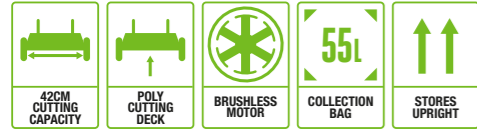

LM1700E
42cm MOWER

Perfect for precision mowing in smaller spaces and medium sized gardens with level ground. Includes a 55L collection bag.