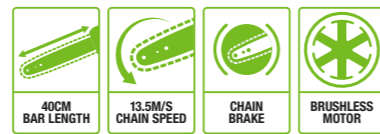

CS1600E
40cm CHAINSAW

Perfect for easily cutting through branches and medium-sized logs up to 40cm (approx. 15ins) in width.