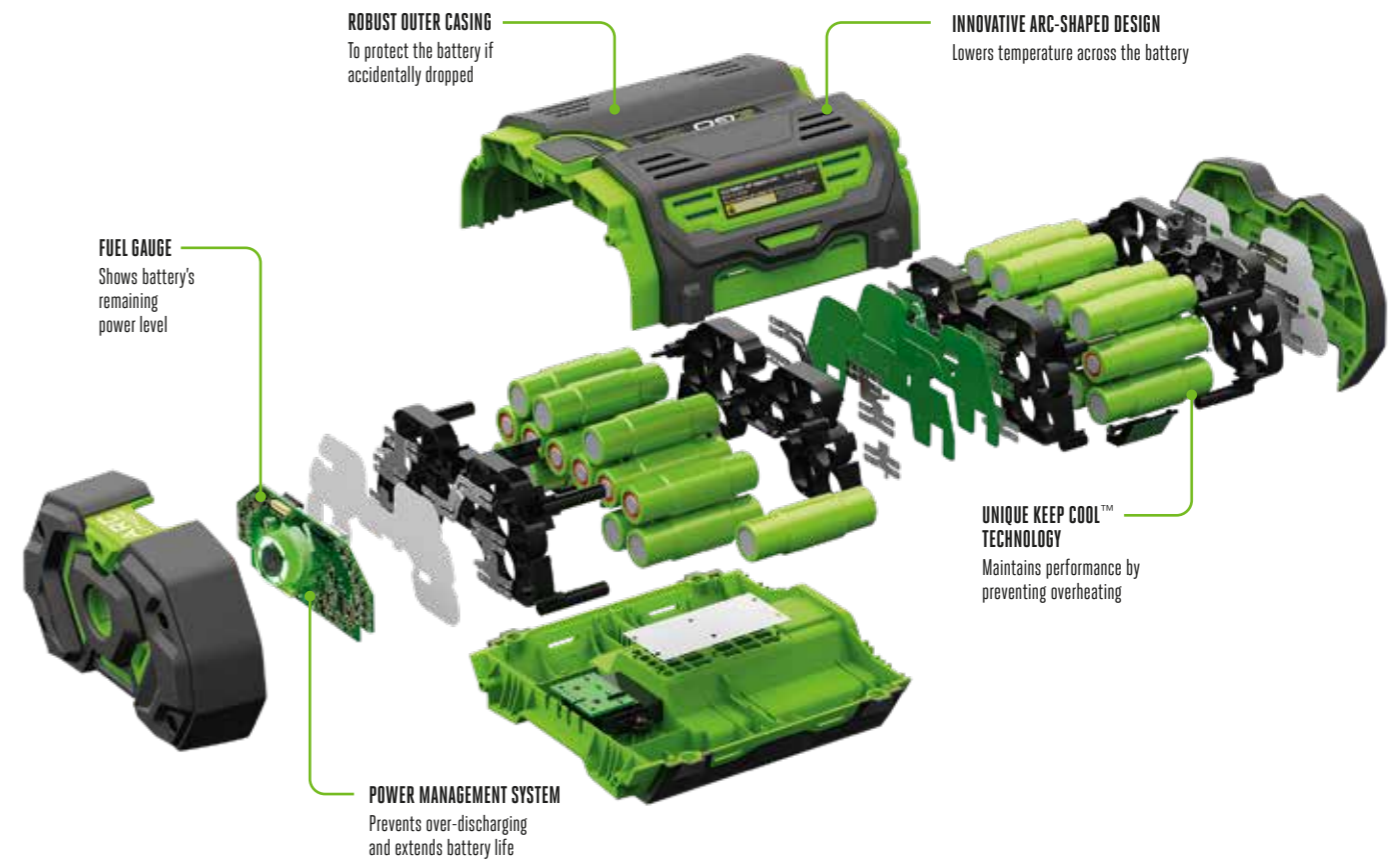

*For portable handheld batteries.