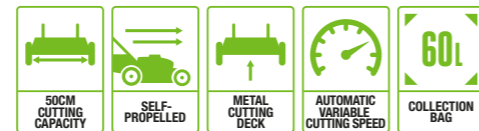

ACCESSORIES ALSO AVAILABLE

ONLY AVAILABLE AS KIT LM1903E-SP

CUTS UP TO 800SQM ON A SINGLE CHARGE

**LM2020E-SP**  
50cm SELF-PROPELLED MOWER

The wide cutting width is perfect for precision mowing of medium and larger-sized gardens. Self-propelled with automatic variable cutting speed, ideal for large and sloping lawns. Includes a larger 60L collection bag.