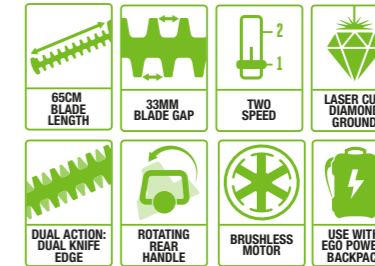

HT6500E
65cm HEDGE TRIMMER

Two-speed, double knife-edge cutting action, adjustable rotating rear handle for additional control, ideal for cutting wider/long hedges with thicker stem widths.