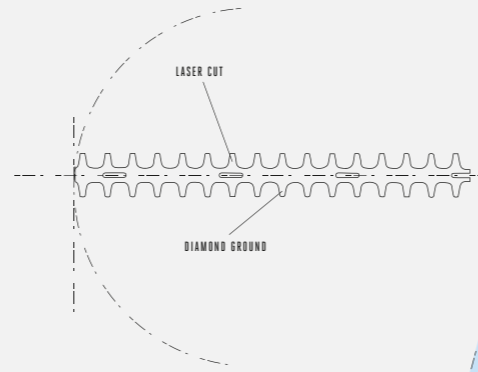

SUPER TOUGH. SUPER POWERFUL. THE EGO PROFESSIONAL-X RANGE

When we created the EGO Power+ Professional-X range we set our standards high. Not content with developing a range of tools that redefined what cordless tools can do - we looked to deliver power and performance that exceeds their petrol-powered equivalents.

Designed to work harder, all-day every day, in the most challenging conditions. This range of high-spec tools and backpack batteries takes petrol-free working to a whole new level, ensuring productivity levels remain high.

Built to last and last

All tools in the Professional-X range are engineered to last longer, so you can cut maintenance time down to a minimum. And because they are quieter, lighter, with no emissions and less vibration, you can work comfortably for longer.

Ultimate flexibility

EGO is a name you can rely on. With a history of cordless power innovation, we know the ability to mix and match batteries, backpacks, harnesses and tools is vital. This level of complete flexibility continues with the Professional-X range.