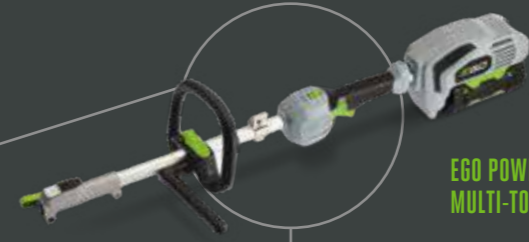

EGO POWER+
MULTI-TOOL