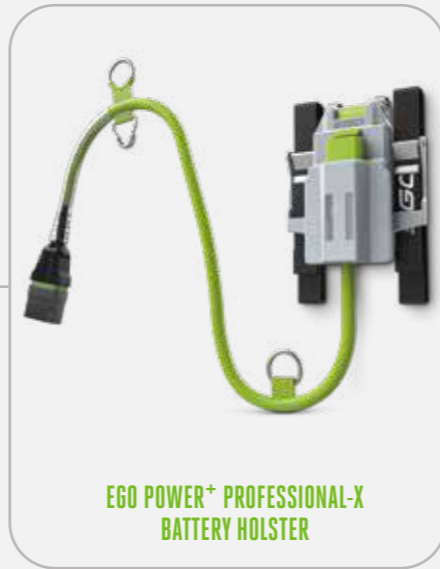

# THE ULTIMATE IN FLEXIBILITY

EGO's Professional-X range tools are designed to deliver maximum battery power that outperforms petrol. All the tools in the Professional-X range are compatible with a number of battery options as shown, offering ultimate flexibility to complete any job big or small.