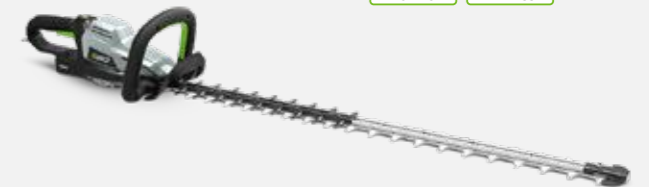

HTX7500 75CM PROFESSIONAL-X HEDGE TRIMMER

Ideal for wider, larger hedges, variable speed, double-knife edge cutting action makes light work of any garden job. Dual trigger system provides enhanced user comfort and safety.