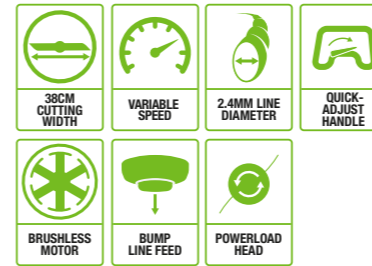

ST1510E
38cm LINE TRIMMER

The world's first line trimmer with Powerload™ technology for automatic line replacement. Features variable speed and large 38cm cutting swathe.

AVAILABLE AS A KIT
ST1511E