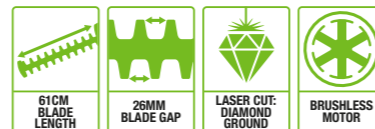

Single-speed, single knife-edge cutting action, powerful brushless motor, ideal for cutting narrower small-to-medium hedges with thick stem widths.

NEW FOR 2021

**HT2410E**  
**61cm HEDGE TRIMMER**

Single-speed, single knife-edge cutting action, powerful brushless motor, ideal for cutting wider medium hedges with thick stem widths.