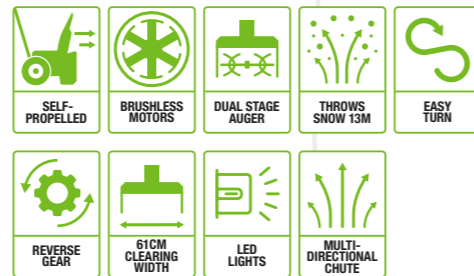

SNT2400E
CLEARING AREA @ 15CM DEPTH	223m²
PLOUGHING CAPACITY	950kg/min
NUMBER OF BATTERY PORTS	2 parallel
CLEARING WIDTH	61cm
INTAKE HEIGHT	51cm
CHUTE ROTATION	200° Joystick control
THROWING DISTANCE (MAX)	13m
THROWING DISTANCE (HEAVY SNOW)	7.6m
AUGER MATERIAL & DIAMETER	Steel 28cm
NUMBER OF STAGES	2
SELF PROPELLED SPEED	0.4-1.2m/s
REVERSE	Yes
WEIGHT WITHOUT BATTERY	68kg
MOTOR TYPE	Brushless
NOISE RATING LpA/LwA	83dB(A) 97dB(A)
VIBRATION (M/S²)	0.3/0.4
DOMESTIC WARRANTY	5 years
PROFESSIONAL WARRANTY	2 years
AVAILABLE AS A KIT	SNT2400E-K2753: Includes 2x BA4200T, 2x CH5500E