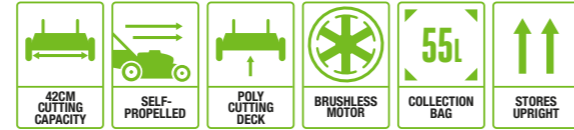

LM1700E
42cm MOWER

Perfect for precision mowing in smaller spaces and medium sized gardens with level ground. Includes a 55L collection bag.

ACCESSORIES ALSO AVAILABLE

ONLY AVAILABLE AS KIT LM1701E

CUTS UP TO 400SQM ON A SINGLE CHARGE

LM1700E-SP
42cm SELF-PROPELLED MOWER

Perfect for mowing in smaller spaces and medium sized gardens. Self-propelled for tackling sloping and undulating lawns with ease. Includes a 55L collection bag.

ACCESSORIES ALSO AVAILABLE

ONLY AVAILABLE AS KIT LM1701E-SP

CUTS UP TO 300SQM ON A SINGLE CHARGE

LM1900E-SP
47cm SELF-PROPELLED MOWER

The wider cutting width is perfect for precision mowing of medium sized gardens. Self-propelled for tackling sloping lawns with ease. Includes a 55L collection bag.

ACCESSORIES ALSO AVAILABLE

ONLY AVAILABLE AS KIT LM1903E-SP

CUTS UP TO 800SQM ON A SINGLE CHARGE

LM2020E-SP
50cm SELF-PROPELLED MOWER

The wide cutting width is perfect for precision mowing of medium and larger-sized gardens. Self-propelled with automatic variable cutting speed, ideal for large and sloping lawns. Includes a larger 60L collection bag.

ONLY AVAILABLE AS KIT LM2021E-SP

CUTS UP TO 700SQM ON A SINGLE CHARGE

LM2130E-SP
52cm SELF-PROPELLED MOWER

The wide cutting width is perfect for precision mowing of larger gardens and wider spaces. Self-propelled with automatic variable cutting speed, ideal for large and sloping lawns. Includes an extra-large 70L collection bag.

NEW FOR 2021

ACCESSORIES ALSO AVAILABLE

ONLY AVAILABLE AS KIT LM2135E-SP

CUTS UP TO 1000SQM ON A SINGLE CHARGE