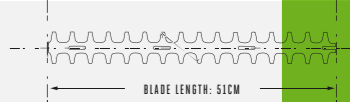

EGO
POWER+ PROFESSIONAL X
TELESCOPIC HEDGE TRIMMER ATTACHMENT

TELESCOPIC ADJUSTMENT
Long reach for cutting high hedges

FULLY ADJUSTABLE
6 position articulation to tackle any job

BRUSHLESS MOTOR
To deliver maximum power and run time for tough jobs

LARGE CUTTING CAPACITY
For tackling thicker hedges

LASER CUT, DIAMOND GROUND, DOUBLE SIDED CUTTING BLADES
Cleaner, more precise cutting

DUAL ACTION BLADES
For less vibration when cutting