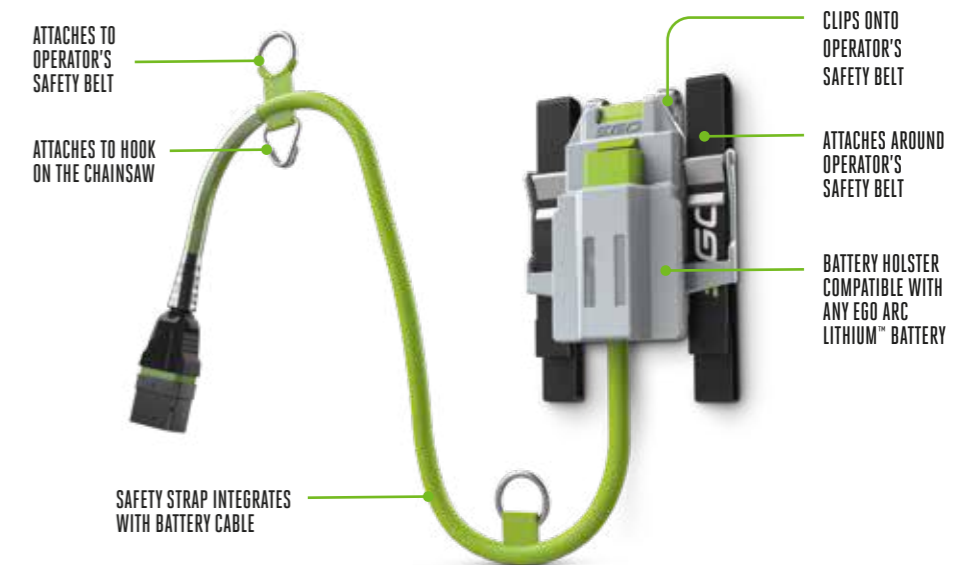

ABH3000 PROFESSIONAL-X BATTERY HOLSTER, CABLE AND ARBORIST'S STROP

The holster is designed to house the EGO BA2240T 4.0Ah, Battery which is perfectly matched for use with the EGO Power+ Professional-X Top-handle Chainsaw, to deliver optimal torque and power for professional arborists. The safety-strop attachment integrates with the battery cable and belt or harness to keep you and your team safe in the trees.