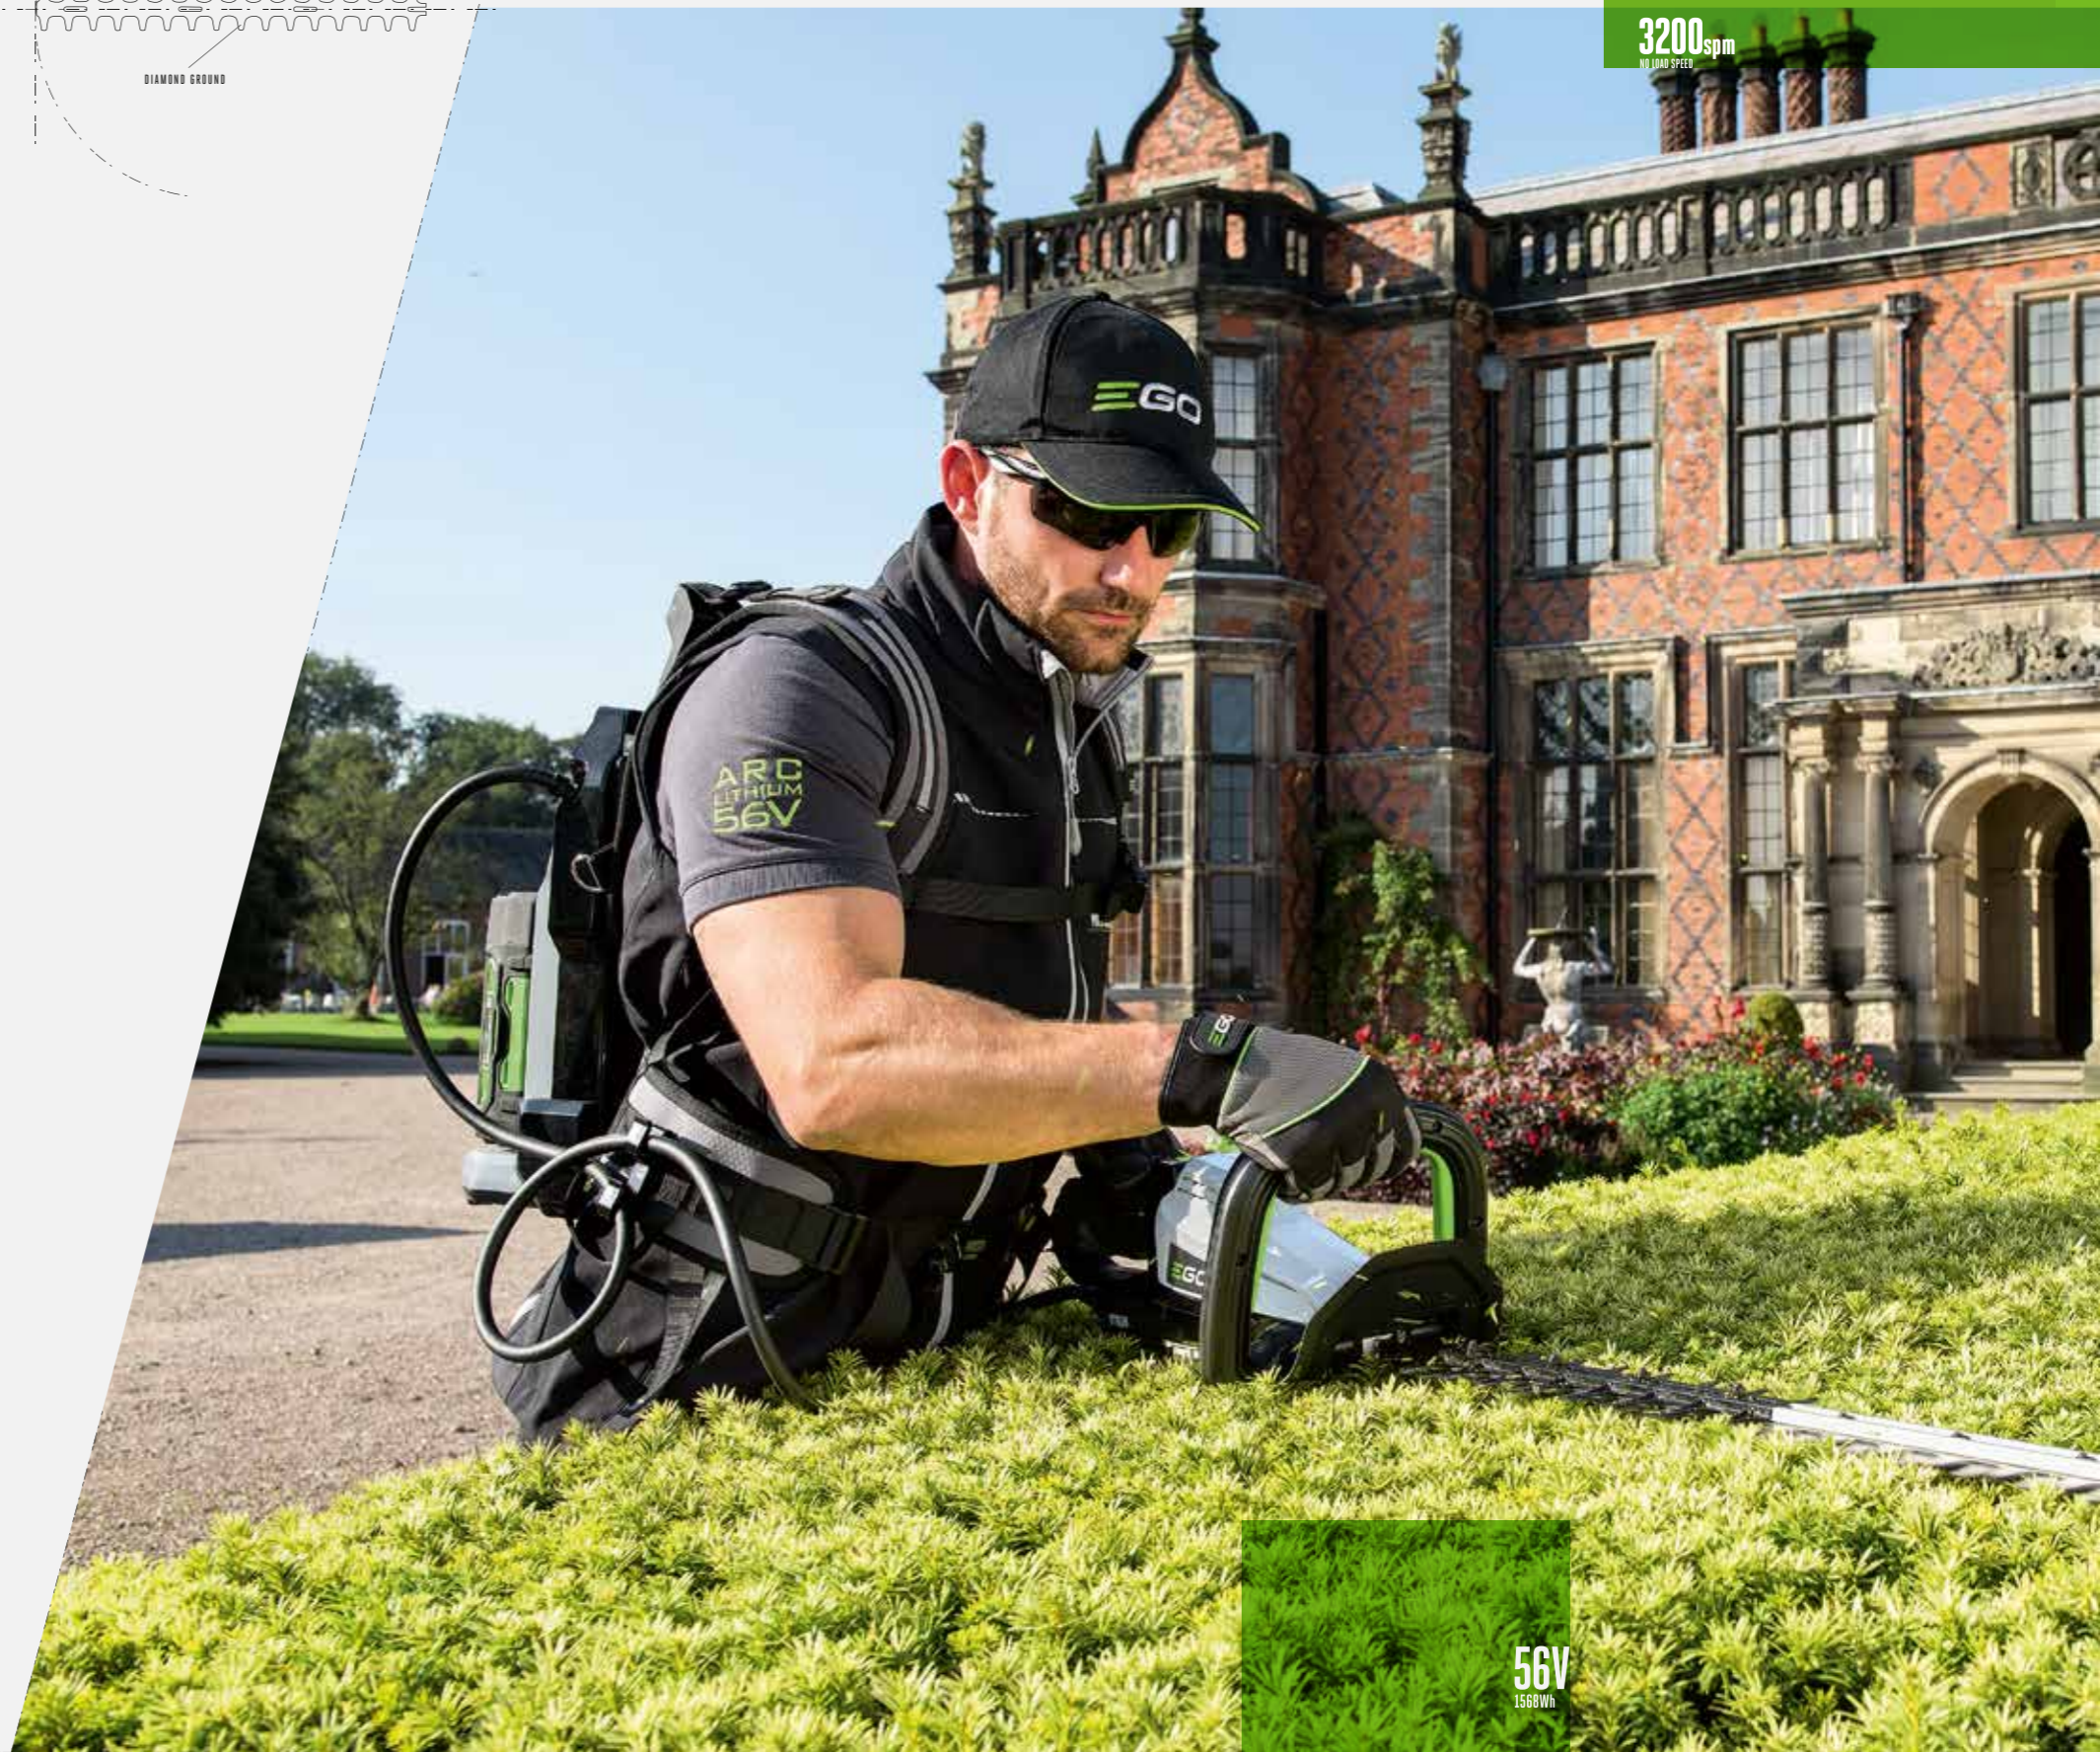

CUTTING CAPACITY: 33MM
TOOL DEPTH: 20MM