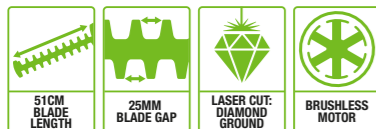

HT2000E
51cm HEDGE TRIMMER

Single-speed, single knife-edge cutting action, powerful brushless motor, ideal for cutting narrower small-to-medium hedges with thick stem widths.