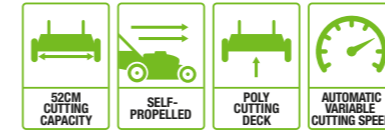

NEW FOR 2021