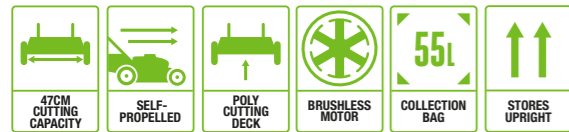

ACCESSORIES ALSO AVAILABLE

ONLY AVAILABLE AS KIT LM1701E-SP

CUTS UP TO 300SQM ON A SINGLE CHARGE

**LM1900E-SP**  
47cm SELF-PROPELLED MOWER

The wider cutting width is perfect for precision mowing of medium sized gardens. Self-propelled for tackling sloping lawns with ease. Includes a 55L collection bag.