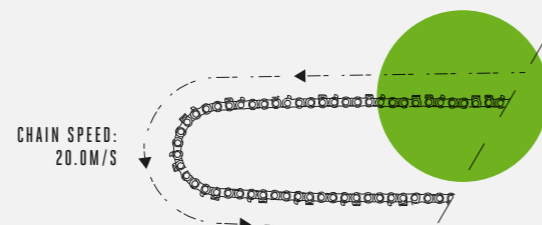

\*Number of cuts may vary and depend on the battery used, charge level of battery and user's operation technique. Based on 100mm x 100mm cuts.

UNRIVALLED POWER AND CHAIN SPEED FOR EASE OF CUT

CHAIN SPEED: 20.0M/S