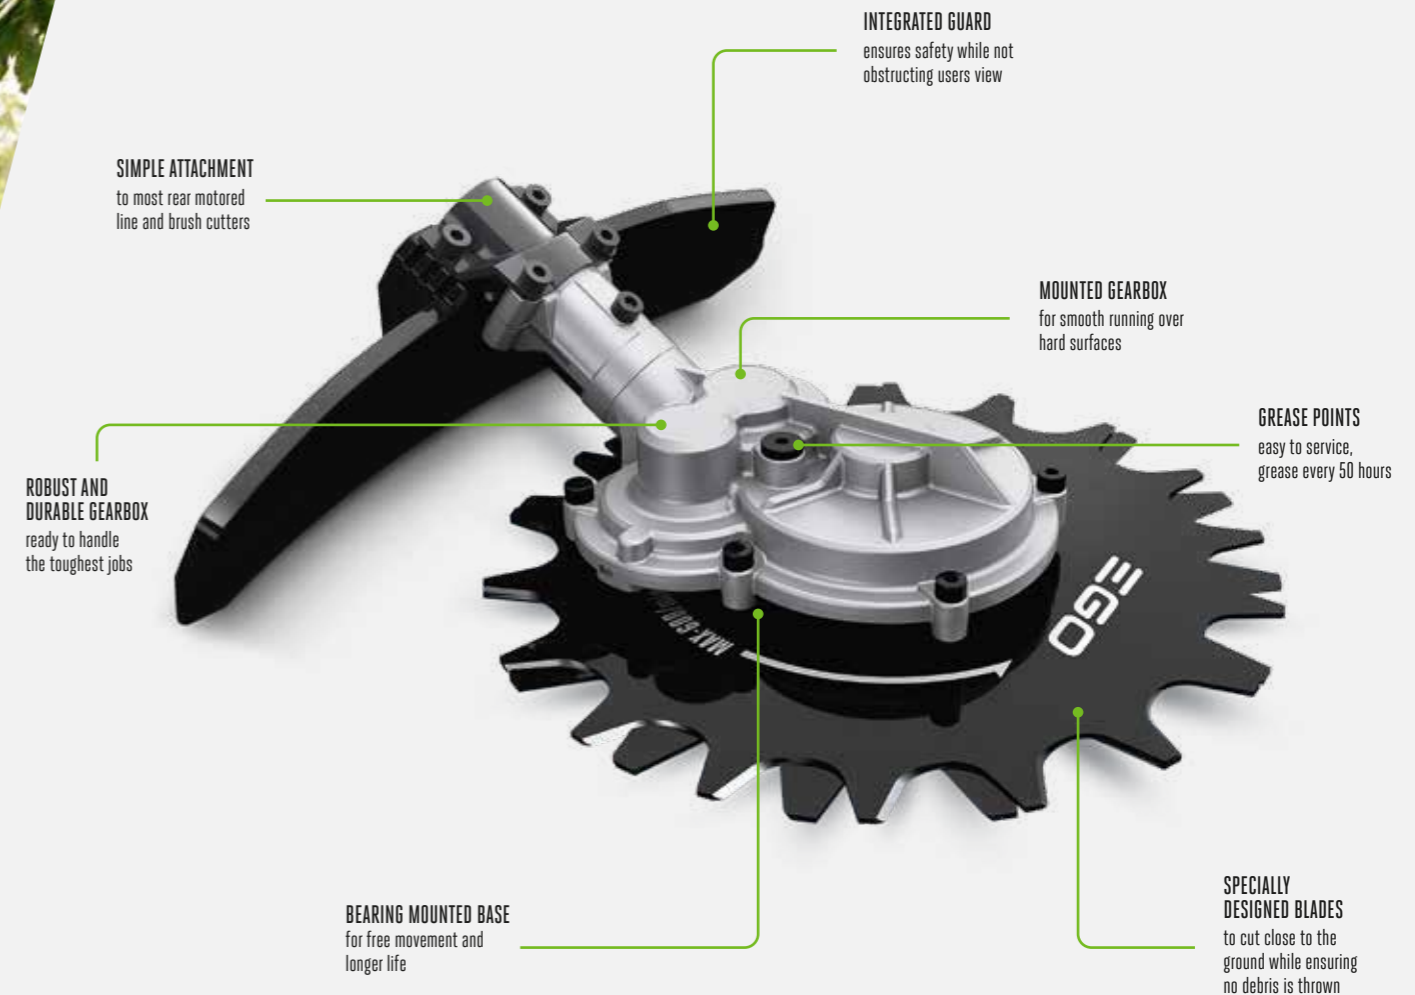

PROTECT THE AREA AROUND YOU

The EGO Professional-X Rotocut attachment cuts through grass, weeds and moss on concrete, pathways and verges with ease.

Featuring two counter-rotating blades instead of line, it maximises run-time and reduces vibration. Most importantly, it prevents debris from being thrown, making it ideal for use in built-up areas where risk of damage or injury is particularly acute. With a low profile on the gear box, it can take on the most difficult to reach areas.

The base plate is mounted on bearings, increasing the overall life of the tool and reducing pavement damage. The blades have been designed to ensure clean and efficient cutting performance whilst maintaining durability.

Rotocut can be used with any rear motored tools or EGO line trimmer multi tools, making it the ultimate attachment for added precision and protection.

RTX2300 PROFESSIONAL-X ROTOCUT

Rotocut's flat design and simple attachment process means it can fit to most rear motor brush cutters and line trimmers on the market.

	RTX2300
CUTTING WIDTH	23cm
RUN TIME*	2.5Ah Up to 25 mins 4.0Ah Up to 40 mins 5.0Ah Up to 52 mins 7.5Ah Up to 80 mins 10.0Ah Up to 105 mins BAX1500 Up to 325 mins
ROTATING DIRECTION	Two blades counter rotation
BLADE TYPE	High strength alloy steel
WEIGHT	1.9kg
VIBRATION (M/S²)	1.1/1.5
NOISE RATING LpA/LwA	79.3dB(A) 93dB(A)
CUTTING SPEED	450rpm
COMPATIBLE EGO TOOLS	STX3800 / BCX3800 / ST1530E / BC3800E / STA1500 / BCA1200
DOMESTIC WARRANTY	5 years
PROFESSIONAL WARRANTY	3 years