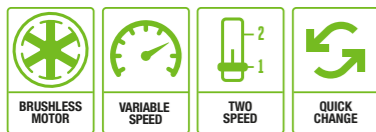

THE POWER TO TACKLE ANY TASK

PH1400E MULTI-TOOL POWER HEAD

With a powerful and smooth high-efficiency brushless motor, it's lightweight, perfectly balanced and ready for any job, big or small.

Includes AP1500 Single Shoulder Harness

	PH1400E
MOTOR TYPE	Brushless
SPEED CONTROL	Two speed Variable speed
DRIVE SHAFT MATERIAL	7mm solid steel
DRIVE TUBE TYPE	Aluminium
COUPLING MECHANISM	Tool-free quick change
WEIGHT	2.7kg
TOTAL LENGTH	97cm
DOMESTIC WARRANTY	5 years
PROFESSIONAL WARRANTY	2 years