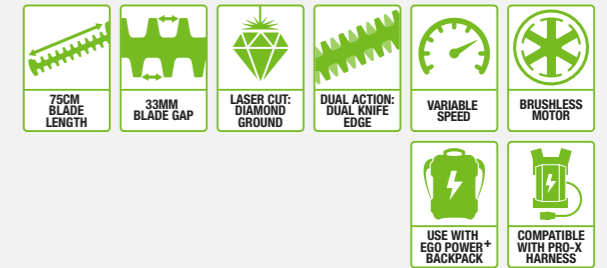

HTX7500 75CM PROFESSIONAL-X HEDGE TRIMMER

Ideal for wider, larger hedges, variable speed, double-knife edge cutting action makes light work of any garden job. Dual trigger system provides enhanced user comfort and safety.