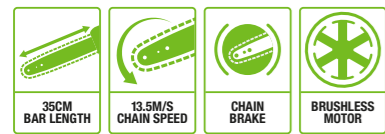

An industry-leading chain speed of 20m/s, provides all the power and torque needed to quickly cut through thick branches and larger logs up to 45cm (17.5ins) in width.

**CS1400E**  
**35cm CHAINSAW**

Perfect for easily cutting through branches and medium-sized logs up to 35cm (approx. 12ins) in width.