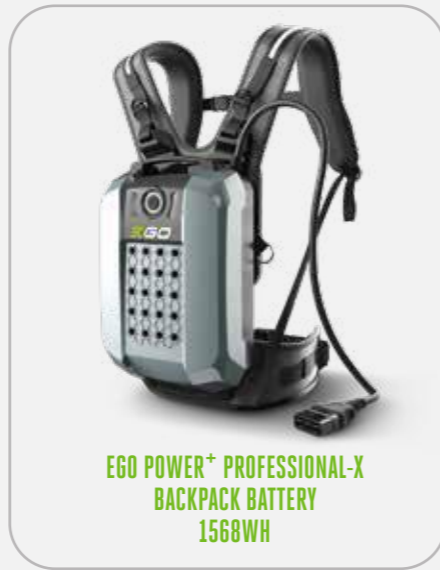

# THE ULTIMATE IN FLEXIBILITY

EGO's Professional-X range tools are designed to deliver maximum battery power that outperforms petrol. All the tools in the Professional-X range are compatible with a number of battery options as shown, offering ultimate flexibility to complete any job big or small.