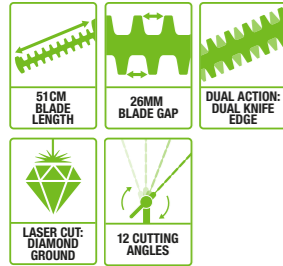

HTA2000
HEDGE TRIMMER ATTACHMENT

Laser cut, diamond ground blades and simple angle adjustment makes this trimmer as precise as it is powerful.