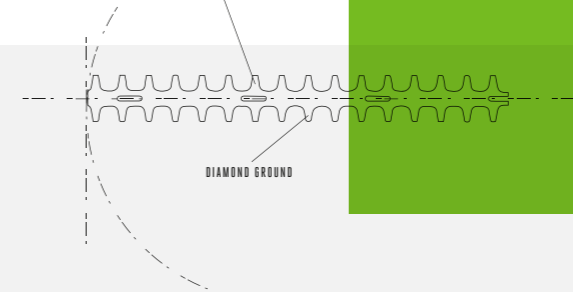

THE ULTIMATE IN FLEXIBILITY

EGO's Professional-X range tools are designed to deliver maximum battery power that outperforms petrol. All the tools in the Professional-X range are compatible with a number of battery options as shown, offering ultimate flexibility to complete any job big or small.