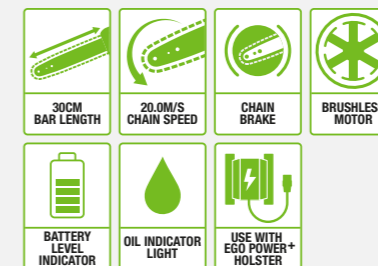

Available separately, see pages 26 and 29.

CSX3000 PROFESSIONAL-X TOP HANDLE CHAINSAW

Designed to deliver best-in-class power, torque and chain speed for the professional arborist.