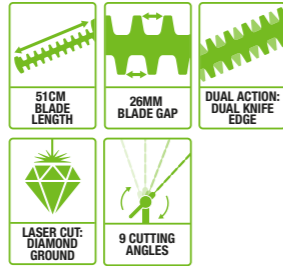

HTA2000S
SHORT HEDGE TRIMMER ATTACHMENT

With the same sharp blades and quick cutting action, this attachment makes short work of low, deep hedges.