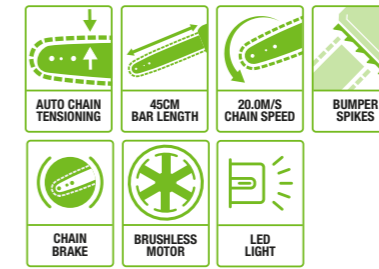

CS1800E
45cm CHAINSAW

An industry-leading chain speed of 20m/s, provides all the power and torque needed to quickly cut through thick branches and larger logs up to 45cm (17.5ins) in width.