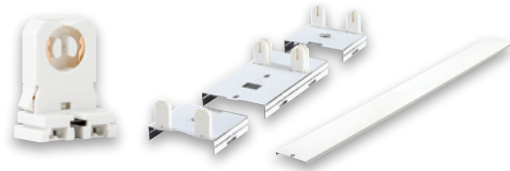

LED TUBES - INTEGRAL DRIVER

Model #	Description
54256141	2' T8 Integral Tube - 360° Glass, 9w, 1080lms, 4000k, 120-277V, 20 pack
54299141	2' T8 Integral Tube - 150° Beam, 9w, 990lms, 4000k, 120-277V, 16 pack
54296141	4' T8 Integral Tube - 360° Glass, 15w, 1800lms, 4000k, 120-277V, 20 pack
54296161	4' T8 Integral Tube - 360° Glass, 15w, 1900lms, 5000k, 120-277V, 20 pack
54296143	4' T8 Integral Tube - 360° Glass, 15w, 1800lms, 4000k, 120-277V, 1 pack
54296163	4' T8 Integral Tube - 360° Glass, 15w, 1900lms, 5000k, 120-277V, 1 pack

LED TUBES - DIRECT REPLACEMENT/ BALLAST COMPATIBLE

Model #	Description
54140241	4' T8 Direct Replacement Tube - 360° Glass, 20w, 2160lms, 4000k, Ballast Driven Voltage, 15 pack
54140261	4' T8 Direct Replacement Tube - 360° Glass, 20w, 2200lms, 5000k, Ballast Driven Voltage, 15 pack

LED U BEND - INTEGRAL DRIVER

Model #	Description
54296143	6" Integral U Bent 160° Beam, 15w, 1800lms, 4000k, 120-277V, 6 pack
54296163	1-5/8" Integral U Bend 160° Beam, 15w, 1800lms, 4000k, 120-277V, 10 pack

LED TUBE ACCESSORIES

Model #	Description
54296301	8' to 4' T8 Conversion Kit w/Non-Shunted Sockets and Bridges, 1 pack
BIPIN-20	Universal NON Shunted Bi-Pin T8 Tombstone, 20 pack
UBEND-BIPINS-12	UBEND, Bi-PIN Lampholders, 12 pack
54242102	5' Linkable Strip Connector, 1 pack
54657102	Junction Box - Cover Plate, 1 pack