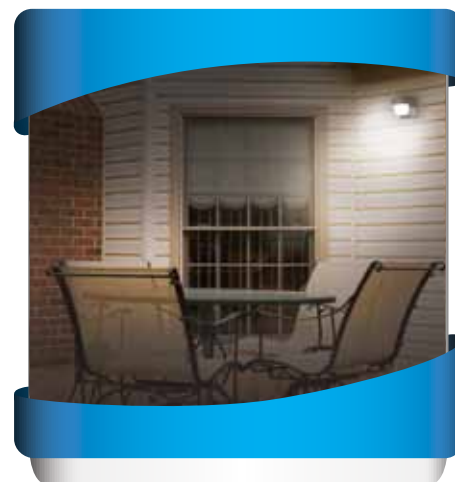

LED lighting provides the ability to truly install the fixture and walk away, while saving up to 90% in energy versus traditional light sources.

Perfect Dusk-to-Dawn area lighting for residential applications such as entrances, patios, walkways, apartment complexes and light commercial buildings such as hotels, strip malls.

FES0650LPC

FES0650LPCW

Innovation you can rely on™

FES0650LPC

FES0650LPCW

LED Area Light - FES0650

- Over 7 years of maintenance-free LEDs
- Larger area coverage than standard 60W incandescent or 13W CFL
- Diffused lens provide “no glare” area lighting
- Integral photo control provides nighttime ON / daytime OFF