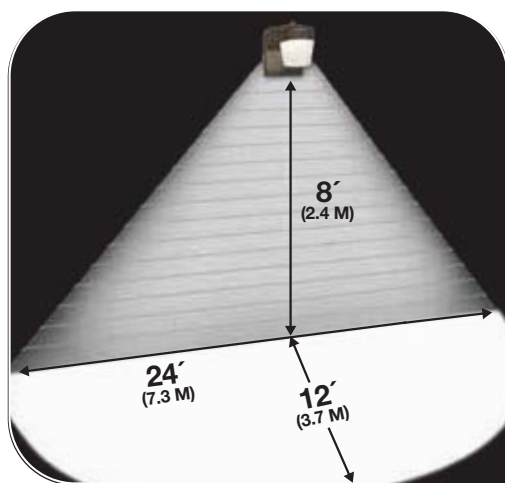

Coverage Area