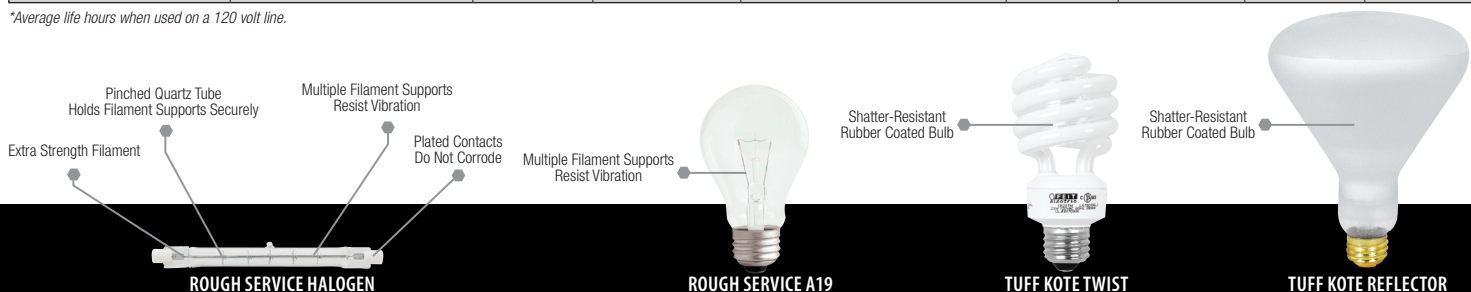

REFLECTORS

ITEM NUMBER	WATTS	VOLT	TYPE	DESCRIPTION	DIAMETER	BASE	FINISH	LIFE HRS.*	PACK
50R20/TF-130	50	130	R20	Tuff Kote Reflector	2-1/2"	Medium	Flood	5600	6/120
75R30/TF-130	75	130	R30	Tuff Kote Reflector	3-3/4"	Medium	Flood	5600	6/24
150R/TF-130	150	130	R40	Tuff Kote Reflector	5"	Medium	Flood	5600	6/24
250R40/1/TF-130	250	130	R40	Tuff Kote Heat Lamp	5"	Medium	Clear	5600	6/24

DOUBLE-ENDED HALOGEN

ITEM NUMBER	WATTS	VOLT	TYPE	DESCRIPTION	MOL	BASE	FINISH	LIFE HRS.*	PACK
BPQ150T3/CL/S/RS/2	150	130	T3	Rough Service Halogen Short, 2-Pack	3-1/8"	RSC	Clear	4000	6/24
BPQ300T3/CL/RS/2	300	130	T3	Rough Service Halogen, 2-Pack	4-11/16"	RSC	Clear	4000	6/24
BPQ500T3/CL/RS/2	500	130	T3	Rough Service Halogen, 2-Pack	4-11/16"	RSC	Clear	4000	6/24

TWISTS

ITEM NUMBER	INCAND. REPLACEMENT	WATTS	COLOR TEMP.	DESCRIPTION	MOL	LUMENS	LIFE HRS.	PACK
ESL13T/TF	60w	13	2700°K	Tuff Kote Mini Twist	4.4"	---	8000	12
ESL23T/TF	100w	23	2700°K	Tuff Kote Mini Twist	4.8"	---	8000	12

*Average life hours when used on a 120 volt line.