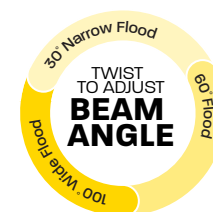

LED **intellibulb**

BEAMCHOICE™

Wide or focused light with one bulb

Bright White
3000K

Features

- Adjust the beam angle between 30°, 60° or 120°
- Customize light for ceiling height
- Instant On To Full Brightness
- 100% Direct Replacement
- Indoor / Suitable for Damp Locations
- Dimmable
- UL/CUL Listed
- FCC Compliant
- RoHS Compliant
- 100% Mercury Free
- 5 Year Warranty
- Bright White
- Title 24 Compliant

Specifications

Item Number	Input Power (Watts)	Incandescent Equiv. (Watts)	Input Line Voltage
PAR20/ADJ/930CA	6	50	120
Base Type	Lumens	Lumen Efficiency (LPW)	CCT
Medium	450	75	3000K
CRI	Beam Angle	MOL	Diameter
90+	30° - 60° - 100°	4.5"	2.5"
Life Hours	Minimum Starting Temperature		
25,000	-13°F		