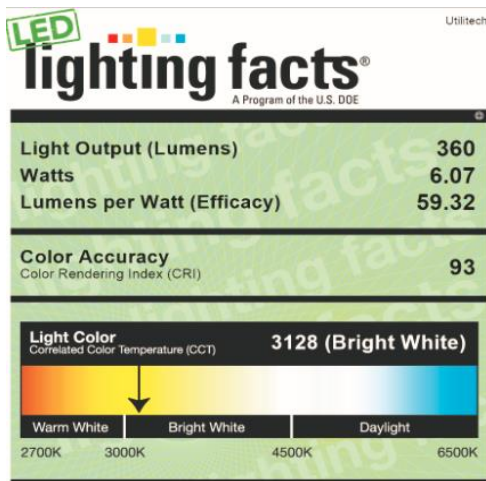

Visit www.lightingfacts.com for the *Label Reference Guide*.

Model Number: UC1061-XXX-12LF0-U

Type: Luminaire - Other

Dimensional Information:

ADA Compliant:	NA
Chain/Stem Length:	N/A
Canopy Dia.:	N/A
Fixture Dimensions:	2.76"x1.18"x12" (70x30x304mm)
Fixture Weight:	1.158 lb

Electrical Information:

Lamp Included:	Yes
Lamp Type:	LED
LED Qty:	8
Lamp Wattage:	6.07
Lamp CCT:	3128K
Lamp CRI:	93.4
Lamp Life:	50000 Hrs
Total Lumens:	360.1
Dimming:	Yes
Dimming Type:	Triac Wall Dimmer
Ballast/Driver:	KTLD-12-1-0A38-FDIM
Input Voltage:	120V 60Hz 0.14A
Battery Included:	NA
Battery Type:	NA
Battery Life at Full Charge:	NA
Power Cord:	None- Direct Wire
Linkable:	No
Connector Cord:	NA
Power Switch:	On/Off Rocker Switch

©2016 Good Earth Lighting

1400 East Business Center Dr, Ste 108 | Mount Prospect, IL 60056

800 -291 -8838

Visit us at: www.goodearthlighting.com