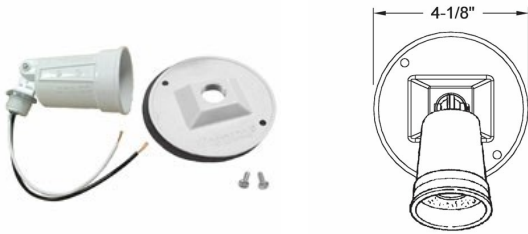

**LAMPHOLDER / COVER COMBOS****4in. Round Cover Combinations for 75-150 Watt Par 38 Lamps  
(1) Lampholder / (1) Cover****D25**

Catalog #: 5624-6

**APPLICATIONS**

For general outdoor lighting in wet, damp or dry locations  
 For use with BELL® single gang or round weatherproof boxes

**PRODUCT FEATURES**

Rugged die cast construction  
 State-of-the-art powder coat finish provides maximum weatherability and scratch resistance  
 Locking swivel knuckle assures positive lamp positioning and provides pin-point directional aiming  
 Includes gasket and mounting hardware  
 Multi-lingual instructions in each package  
 No Need to purchase separate components  
 N/A

**UL LISTED**

File E225082

**CSA**

C22.2 No. 18

**GENERAL PRODUCT INFORMATION**

Color: White

**PRODUCT MEASUREMENTS**

Wt. Ea. (Lbs.): 0.840

**PACKAGING**

Package Type:	Carded
Std. Pkg.:	4
Product UPC-A Labeled:	Yes
Weight (Lbs. Per/C):	84.00
Ship Carton Length (in.):	14.19
Ship Carton Width (in.):	6.69
Ship Carton Height (in.):	5.50
Ctn Weight (Lbs.):	3.36
Pallet Qty:	640.00
UPC Number:	050169562468
I2of5:	50050169562463