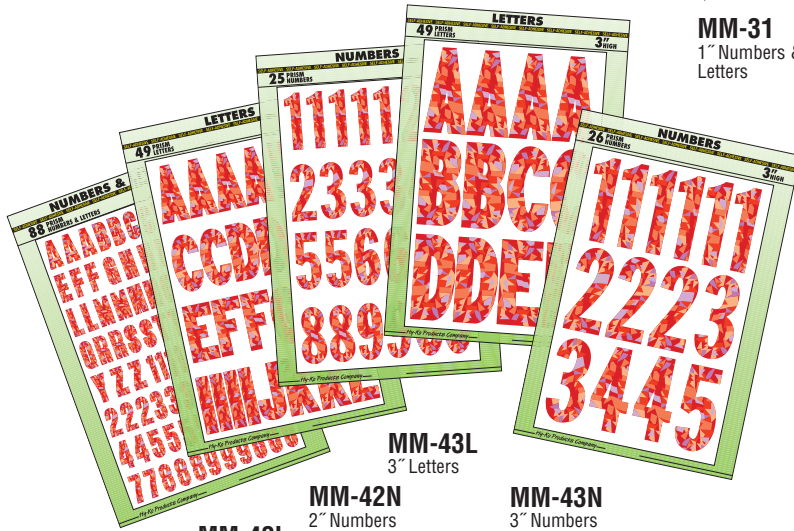

MM-41
1" Numbers & Letters

MM-42L
2" Letters

MM-42N
2" Numbers

MM-43L
3" Letters

MM-43N
3" Numbers

Red Prism

2 3/8" Molded, Self-Adhesive Packaged Numbers

- 30 dimensional numbers
- Permanent, self-adhesive backed, suitable for outdoor use (for mailboxes, posts, etc.)
- Easy-to-apply to plastic, glass, acrylic, or stainless steel

CARD SIZE: 7.75" x 11.75"
PACK: 2
WEIGHT: .95 Lbs.