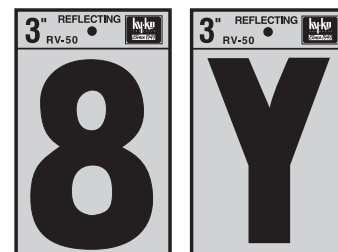

RV-50

SIZE: 3" nominal number/letter on 3.25" panel
PRODUCT SIZE: 2.50" x 4"
PACK: 10 Each
WEIGHT: .06 Lbs.

4" Bend & Peel Reflective Vinyl Numbers

- Weather-resistant
- Self-adhesive
- Available: Numbers 0 thru 9
- Meets size requirements for boat registration and identification numbers