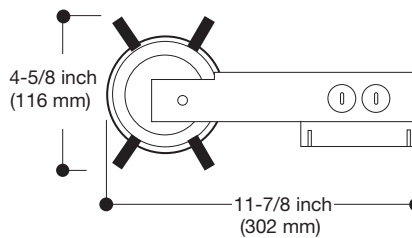

DESCRIPTION

The H99RTAT is a small aperture Non-IC AIR-TITE™ housing for providing accent and task lighting. The H99RTAT is designed for use in non-insulated existing ceilings. Non-IC Housing is AIR-TITE™ but insulation must be kept 3 inches away from all sides of housing. For installation from below the ceiling.

Catalog #	Type
Project	
Comments	
Prepared by	Date

SPECIFICATION FEATURES

Housing

Formed of CRS with powder coat finish.

Remodel Clips

Four remodel clips secure housing and accommodates 1/2" and 5/8" ceiling materials.

Junction Box

- Seven 1/2" trade size conduit knockouts with true pry-out slots.
- Four pryouts with integral strain relief for non-metallic sheathed cable

"Quick Connect" Connectors

Three quick connect wiring connectors included.

Socket

Fixed position porcelain socket with nickel plated brass screw shell provides consistent lamp positioning.

Thermal Protector

Thermal protector deactivates fixture if overheating occurs due to improper lamping or misapplied insulation.

Labels

- UL/cUL Listed 1598 Luminaire
- UL/cUL Damp Location Listed
- UL/cUL Listed for Wet Location, covered ceiling - with select trims
- Certified Under ASTM-E283 for air tight construction
- IP rated (Improper Lamp)

H99RTAT

4" Non-Insulated Ceiling AIR-TITE™ Recessed Remodel Housing

4" TRIMS

FOR USE IN NONINSULATED CEILINGS OR INSULATED CEILINGS WHERE INSULATION CAN BE KEPT 3" FROM ALL SIDES OF FIXTURE FOR USE IN EXISTING CEILINGS