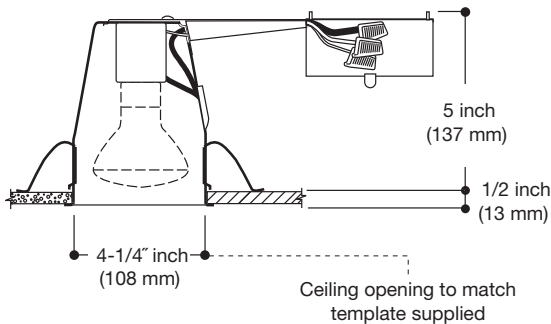

Labels

- UL/cUL Listed 1598 Luminaire
- UL/cUL Damp Location Listed
- UL/cUL Listed for Wet Location, covered ceiling - with select trims
- Certified Under ASTM-E283 for air tight construction
- IP rated (Improper Lamp)

H99RTAT

4" Non-Insulated Ceiling AIR-TITE™ Recessed Remodel Housing

4" TRIMS

FOR USE IN NONINSULATED CEILINGS OR INSULATED CEILINGS WHERE INSULATION CAN BE KEPT 3" FROM ALL SIDES OF FIXTURE FOR USE IN EXISTING CEILINGS