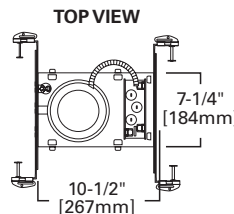

H5ICAT

5-Inch Insulated Ceiling Air-Tite™ Recessed Housing

5-Inch Trims

FOR USE IN INSULATED CEILINGS

FOR DIRECT CONTACT WITH INSULATION*

* Not to be used in direct contact with spray foam insulation. Refer to NEMA LSD 57-2013