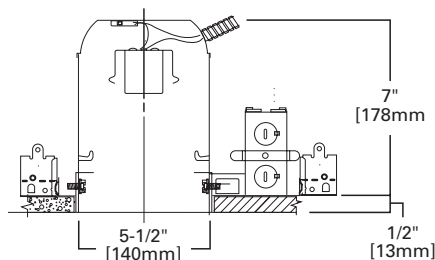

H5ICAT

5-Inch Insulated Ceiling Air-Tite™ Recessed Housing

5-Inch Trims

FOR USE IN INSULATED CEILINGS

FOR DIRECT CONTACT WITH INSULATION*

* Not to be used in direct contact with spray foam insulation. Refer to NEMA LSD 57-2013