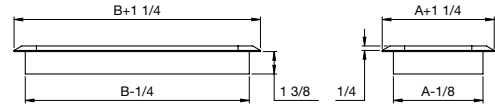

Vine Design

SKU #	DIMENSION / DESCRIPTION	FINISH	CTN. QTY.	UPC CODE
RG3275	2.25"x 12" Vine Floor Register	Satin Nickel	5	063467880592
RG3248	3"x 10" Vine Floor Register	Satin Nickel	5	063467878599
RG3249	4"x 10" Vine Floor Register	Satin Nickel	5	063467878605
RG3276	4"x 12" Vine Floor Register	Satin Nickel	5	063467880608
RG3277	2.25"x 12" Vine Floor Register	Oil Rubbed Bronze	5	063467880615
RG3278	3"x 10" Vine Floor Register	Oil Rubbed Bronze	5	063467880622
RG3279	4"x 10" Vine Floor Register	Oil Rubbed Bronze	5	063467880639
RG3280	4"x 12" Vine Floor Register	Oil Rubbed Bronze	5	063467880646