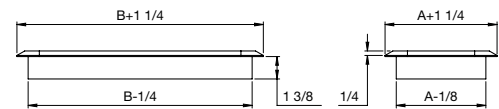

1.5mm Stamped Steel - Faux Finish

- Crafted for beauty and durability
- Designed to complement the most popular floor finishes
- Polystyrene rust proof body and damper control
- Durable decorative finish

Louvered Dome Design

SKU #	DIMENSION / DESCRIPTION	FINISH	CTN. QTY.	UPC CODE
RG3287	3"x 10" Louvered Dome Floor Register	Satin Nickel	5	063467880714
RG3288	4"x 10" Louvered Dome Floor Register	Satin Nickel	5	063467880721

1.5mm Stamped Steel - Faux Finish & Painted

- Crafted for beauty and durability
- Designed to complement the most popular floor finishes
- Polystyrene rust proof body and damper control
- Durable decorative finish