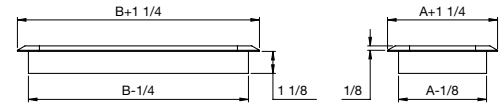

Steel - Plated & Painted

- All-steel construction
- Widespread air diffusion
- Easy-to-operate damper control
- Rolled fin for strength and safety
- Painted registers have a durable powder-coat finish

Louvered Design

SKU #	DIMENSION / DESCRIPTION	FINISH	CTN. QTY.	UPC CODE
RG3312	3"x 10" Floor Register	Satin Nickel	10	063467882121
RG3300	4"x 10" Floor Register	Satin Nickel	10	063467881285
RG3301	4"x 12" Floor Register	Satin Nickel	10	063467881292
RG3313	3"x 10" Floor Register	Oil Rubbed Bronze	10	063467882138
RG3302	4"x 10" Floor Register	Oil Rubbed Bronze	10	063467881308
RG3303	4"x 12" Floor Register	Oil Rubbed Bronze	10	063467881315
RG0140	2.25"x 10" Floor Register	Antique Brass	10	063467114802
RG0159	2.25"x 12" Floor Register	Antique Brass	10	063467114819
RG0201	3"x 10" Floor Register	Antique Brass	10	063467114833
RG0225	4"x 10" Floor Register	Antique Brass	10	063467114840
RG1693	4"x 10" Floor Register BULK	Antique Brass	24	063467800538
RG0249	4"x 12" Floor Register	Antique Brass	10	063467122043
RG0146	2.25"x 10" Floor Register	Polished Brass	10	063467114741
RG0166	2.25"x 12" Floor Register	Polished Brass	10	063467114758
RG0208	3"x 10" Floor Register	Polished Brass	10	063467114772
RG1299	3"x 10" Floor Register BULK	Polished Brass	36	063467732105
RG0232	4"x 10" Floor Register	Polished Brass	10	063467114789
RG1300	4"x 10" Floor Register BULK	Polished Brass	24	063467732112
RG0255	4"x 12" Floor Register	Polished Brass	10	063467114796
RG3307	2.25"x 10" Floor Register	Pewter	10	063467881568
RG1996	2.25"x 12" Floor Register	Pewter	10	063467828808
RG1994	3"x 10" Floor Register	Pewter	10	063467828785
RG1995	4"x 10" Floor Register	Pewter	10	063467828792
RG1997	4"x 12" Floor Register	Pewter	10	063467828815
RG0170	2.25"x 12" Floor Register	Chrome	10	063467114864
RG0212	3"x 10" Floor Register	Chrome	10	063467114871
RG0236	4"x 10" Floor Register	Chrome	10	063467114888
RG0259	4"x 12" Floor Register	Chrome	10	063467124900
RG2142	3"x 10" Floor Register	Black Pebble	10	063467837220
RG2143	4"x 10" Floor Register	Black Pebble	10	063467837237
RG3308	3"x 10" Floor Register/2PK	Slate	12	063467882084
RG3309	4"x 10" Floor Register/2PK	Slate	12	063467882091