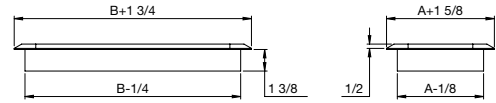

ABS - Designer Series

- Made of heavy duty ABS resin
- Will never rust or corrode
- Designed to withstand forces in excess of 300 lbs.
- Polystyrene rust proof body and damper control

Victorian Design

SKU #	DIMENSION / DESCRIPTION	FINISH	CTN. QTY.	UPC CODE
RG3125	3" x 10" Victorian Floor Register	Satin Nickel	6	063467855255
RG3126	4" x 10" Victorian Floor Register	Satin Nickel	6	063467855262
RG3127-A	3" x 10" Victorian Floor Register	White	4	063467855392
RG3128-A	4" x 10" Victorian Floor Register	White	4	063467855408