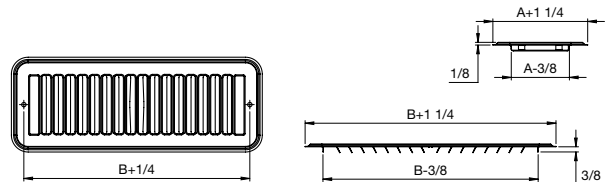

Steel - Painted

- All-steel construction
- Widespread air diffusion
- Easy to operate damper control
- Rolled fin for strength and safety
- Durable powder-coat painted finish
- Mounting holes at each end
- Mounting screws included

Louvered Design

SKU #	DIMENSION / DESCRIPTION	FINISH	CTN. QTY.	UPC CODE
RG0128	3' x 10" Ceiling Register	White	10	063467115816
RG0127	3' x 10" Ceiling Register BULK	White	36	063467122784
RG0133	4' x 10" Ceiling Register	White	10	063467121671
RG0132	4' x 10" Ceiling Register BULK	White	24	063467115823
RG0137	4' x 12" Ceiling Register	White	10	063467127369

Toe Space Grille

Steel - Painted

- All-steel construction
- Widespread air diffusion
- May be used as outlet or inlet
- Rolled fin for strength and safety
- Durable powder-coat painted finish
- Mounting holes at each end

Louvered Design