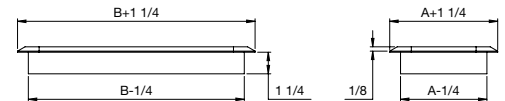

Flat Top Louvered Design

SKU #	DIMENSION / DESCRIPTION	FINISH	CTN. QTY.	UPC CODE
RG2144	3"x 10" Plastic Floor Register BULK	Brown	36	063467837442
RG2145	4"x 10" Plastic Floor Register BULK	Brown	24	063467837459
RG2146	3"x 10" Plastic Floor Register BULK	White	36	063467837466
RG2147	4"x 10" Plastic Floor Register BULK	White	24	063467837473
RG3169	3"x 10" Plastic Floor Register BULK	Tan	36	063467857808
RG3170	4"x 10" Plastic Floor Register BULK	Tan	24	063467857815
RG2300	3"x 10" Plastic Floor Register BULK	Taupe	36	063467849698
RG2301	4"x 10" Plastic Floor Register BULK	Taupe	24	063467849704