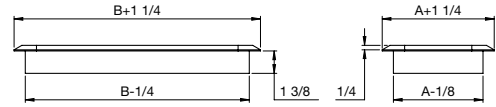

1.0mm Stamped Steel - Plated & Painted

- All-steel construction
- Crafted for beauty and durability
- Designed to complement the most popular floor finishes
- Easy to operate damper control
- Painted registers have a durable powder-coat finish

Victorian Design

SKU #	DIMENSION / DESCRIPTION	FINISH	CTN. QTY.	UPC CODE
RG3036	3" x 10" Victorian Floor Register	Antique Brass	6	063467842743
RG2183	4" x 10" Victorian Floor Register	Antique Brass	6	063467837954
RG3039	3" x 10" Victorian Floor Register	Pewter	6	063467842774
RG2189	4" x 10" Victorian Floor Register	Pewter	6	063467838012
RG1812	2.25" x 12" Victorian Floor Register	Polished Brass	6	063467821502
RG1813	3" x 10" Victorian Floor Register	Polished Brass	6	063467821519
RG1814	4" x 10" Victorian Floor Register	Polished Brass	6	063467821526
RG1815	4" x 12" Victorian Floor Register	Polished Brass	6	063467821533
RG1804	2.25" x 12" Victorian Floor Register	White	6	063467821427
RG1805	3" x 10" Victorian Floor Register	White	6	063467821434
RG1806	4" x 10" Victorian Floor Register	White	6	063467821441
RG1807	4" x 12" Victorian Floor Register	White	6	063467821458

2.5mm Cast Metal

- Solid metal casting for beauty and durability
- Hand assembled to ensure quality
- Polystyrene rust proof body and damper control (Arts & Crafts)