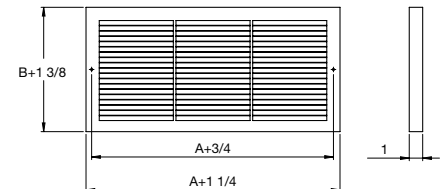

Louvered Design

SKU #	DIMENSION / DESCRIPTION	FINISH	CTN. QTY.	UPC CODE
RG2041	12" x 8" Baseboard Grille	Pewter	10	063467831716
RG2042	14" x 6" Baseboard Grille	Pewter	10	063467831723
RG2043	14" x 8" Baseboard Grille	Pewter	10	063467831730
RG2044	24" x 6" Baseboard Grille	Pewter	10	063467831747
RG2045	24" x 8" Baseboard Grille	Pewter	10	063467831754
RG2046	30" x 6" Baseboard Grille	Pewter	10	063467831761
RG2047	30" x 8" Baseboard Grille	Pewter	10	063467831778
RG0029	14" x 6" Baseboard Grille	Polished Brass	10	063467116066
RG0038	14" x 8" Baseboard Grille	Polished Brass	10	063467116073
RG0073	24" x 6" Baseboard Grille	Polished Brass	10	063467116080
RG0100	30" x 8" Baseboard Grille	Polished Brass	10	063467116110