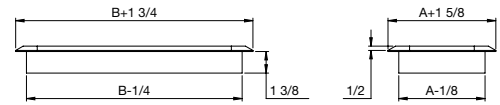

ABS - Designer Series

- Made of heavy duty ABS resin
- Will never rust or corrode
- Designed to withstand forces in excess of 300 lbs.
- Polystyrene rust proof body and damper control

Vine Design

SKU #	DIMENSION / DESCRIPTION	FINISH	CTN. QTY.	UPC CODE
RG3147	3"x 10" Vine Floor Register	Oil Rubbed / Mocha	6	063467855316
RG3147-A	3"x 10" Vine Floor Register	Oil Rubbed / Mocha	4	063467855316
RG3148	4"x 10" Vine Floor Register	Oil Rubbed / Mocha	6	063467855323
RG3148-A	4"x 10" Vine Floor Register	Oil Rubbed / Mocha	4	063467855323
RG3151	3"x 10" Vine Floor Register	Oil Rubbed / Light Oak	6	063467855552
RG3152	4"x 10" Vine Floor Register	Oil Rubbed / Light Oak	6	063467855569
RG3155-A	3"x 10" Vine Floor Register	Satin Nickel / Maple	4	063467855514
RG3156-A	4"x 10" Vine Floor Register	Satin Nickel / Maple	4	063467855521
RG3149	3"x 10" Vine Floor Register	Satin Nickel / Mocha	6	063467855491
RG3150	4"x 10" Vine Floor Register	Satin Nickel / Mocha	6	063467855507
RG3159-A	3"x 10" Vine Floor Register	Satin Nickel / Light Oak	4	063467855798
RG3160-A	4"x 10" Vine Floor Register	Satin Nickel / Light Oak	4	063467855804