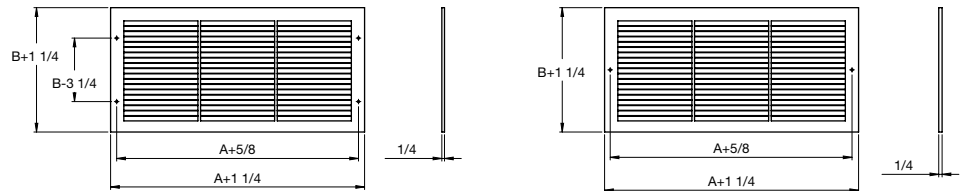

Steel - Painted

- One-piece all-steel construction
- 1/3" spaced fins set at 20° angle
- 3/16" margin turnback
- Durable powder-coat painted finish

Louvered Design

SKU #	DIMENSION / DESCRIPTION	FINISH	CTN. QTY.	UPC CODE
RG0553	6"x 6" Sidewall Grille	White	10	063467128168
RG0558	8"x 4" Sidewall Grille	White	10	063467128199
RG0564	8"x 6" Sidewall Grille	White	10	063467115359
RG0569	8"x 8" Sidewall Grille	White	10	063467128236
RG0341	10"x 4" Sidewall Grille	White	10	063467123071
RG0351	10"x 6" Sidewall Grille	White	10	063467122104
RG0358	10"x 8" Sidewall Grille	White	10	063467123088
RG0333	10"x 10" Sidewall Grille BULK	White	10	063467127604
RG0375	12"x 4" Sidewall Grille	White	10	063467123118
RG0385	12"x 6" Sidewall Grille	White	10	063467122111
RG0392	12"x 8" Sidewall Grille	White	10	063467123149
RG0362	12"x 10" Sidewall Grille BULK	White	10	063467127635
RG0368	12"x 12" Sidewall Grille BULK	White	10	063467127659
RG0408	14"x 4" Sidewall Grille	White	10	063467127710
RG0418	14"x 6" Sidewall Grille	White	10	063467122128
RG0428	14"x 8" Sidewall Grille	White	10	063467122159
RG0397	14"x 10" Sidewall Grille BULK	White	10	063467127673
RG0401	14"x 12" Sidewall Grille BULK	White	10	063467127697
RG0402	14"x 14" Sidewall Grille BULK	White	10	063467732327
RG0441	16"x 4" Sidewall Grille	White	10	063467127772
RG0446	16"x 6" Sidewall Grille	White	10	063467127796
RG0455	16"x 8" Sidewall Grille	White	10	063467127802
RG0432	16"x 10" Sidewall Grille BULK	White	10	063467127734
RG0435	16"x 12" Sidewall Grille BULK	White	10	063467127758
RG0464	18"x 4" Sidewall Grille	White	10	063467127864
RG0469	18"x 6" Sidewall Grille	White	10	063467123217
RG0474	18"x 8" Sidewall Grille	White	10	063467127888
RG0459	18"x 10" Sidewall Grille BULK	White	10	063467127826
RG0462	18"x 12" Sidewall Grille BULK	White	10	063467127840
RG0484	20"x 4" Sidewall Grille	White	10	063467127956
RG0488	20"x 6" Sidewall Grille	White	10	063467127970
RG0493	20"x 8" Sidewall Grille	White	10	063467128007
RG0477	20"x 10" Sidewall Grille BULK	White	10	063467127901
RG0481	20"x 12" Sidewall Grille BULK	White	10	063467127925
RG0505	24"x 4" Sidewall Grille	White	10	063467128069
RG0513	24"x 6" Sidewall Grille	White	10	063467122135
RG0522	24"x 8" Sidewall Grille	White	10	063467123293
RG0497	24"x 10" Sidewall Grille BULK	White	10	063467128021
RG0502	24"x 12" Sidewall Grille BULK	White	10	063467128045
RG0532	30"x 4" Sidewall Grille	White	10	063467128120
RG0540	30"x 6" Sidewall Grille	White	10	063467122142
RG0550	30"x 8" Sidewall Grille	White	10	063467123316
RG0525	30"x 10" Sidewall Grille BULK	White	10	063467128090
RG0528	30"x 12" Sidewall Grille BULK	White	10	063467128113