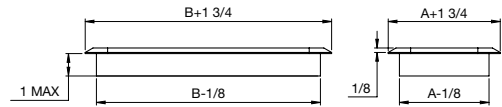

Steel - Painted

- All-steel construction
- Individually assembled strong steel bars
- Extremely rigid
- Smooth, firm surface
- Single valve volume control damper
- Durable powder-coat painted finish