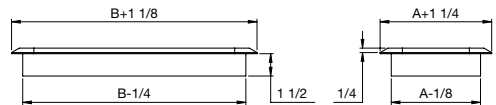

Scroll Design

SKU #	DIMENSION / DESCRIPTION	FINISH	CTN. QTY.	UPC CODE
RG1285	3" x 10" Scroll Floor Register	Satin Brass	9	063467720652
RG1286	4" x 10" Scroll Floor Register	Satin Brass	9	063467720669