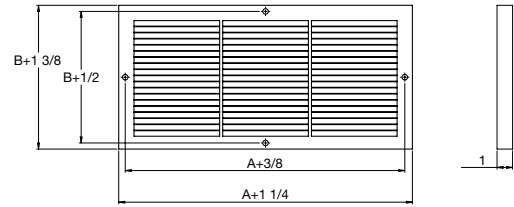

Baseboard Return Air Grille

Polystyrene

- High-density polystyrene construction
- Rounded corners for safety
- 1/3" spaced fins set at 20° angle
- 3/16" margin turnback
- Rust proof and scratch resistant

Louvered Design

SKU #	DIMENSION / DESCRIPTION	FINISH	CTN. QTY.	UPC CODE
RG2298	12"x 6" Plastic Baseboard Grille	White	10	063467840831
RG3004	12"x 8" Plastic Baseboard Grille	White	10	063467840893
RG2299	14"x 6" Plastic Baseboard Grille	White	10	063467840848
RG3005	14"x 8" Plastic Baseboard Grille	White	10	063467840909
RG3002	24"x 6" Plastic Baseboard Grille	White	10	063467840879
RG3008	24"x 8" Plastic Baseboard Grille	White	10	063467840930
RG3003	30"x 6" Plastic Baseboard Grille	White	10	063467840886
RG3009	30"x 8" Plastic Baseboard Grille	White	10	063467840947

Baseboard Register

Steel - Painted

- All-steel construction
- 1/3" spaced fins set at 20° angle
- 7/8" margin turnback
- Single valve volume control damper
- Durable powder-coat painted finish