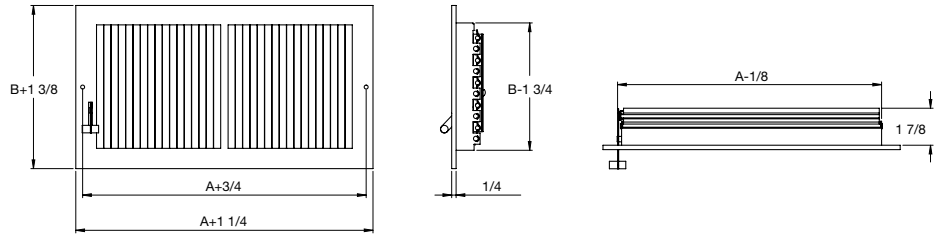

Multi-Shutter Register

Imperial

Steel - Painted

- All-steel construction
- 2-way air deflection
- 1/3" vertical fins set at 20° angle
- 3/16" margin turnback
- Full range multi-louver valve
- Durable powder-coat painted finish
- Ideal for heating or cooling

Louvered Design