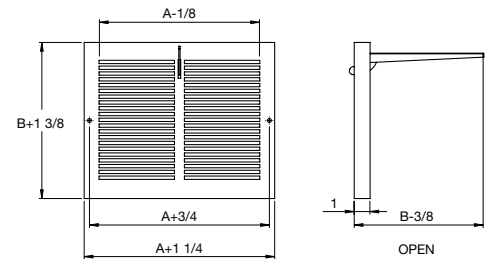

Louvered Design

SKU #	DIMENSION / DESCRIPTION	FINISH	CTN. QTY.	UPC CODE
RG0111	10"x 6" Baseboard Register BULK	White	10	063467127277
RG0113	10"x 8" Baseboard Register BULK	White	10	063467127291
RG0115	12"x 6" Baseboard Register BULK	White	10	063467127314
RG0117	12"x 8" Baseboard Register BULK	White	10	063467127338
RG0119	14"x 6" Baseboard Register BULK	White	10	063467116127
RG0121	14"x 8" Baseboard Register BULK	White	10	063467116134