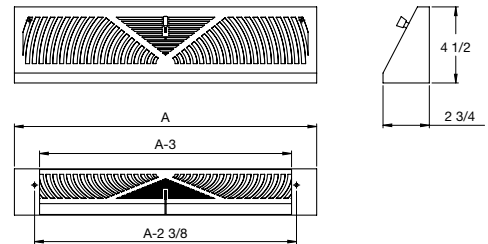

Steel - Painted

- All-steel construction
- Fan shaped sunburst pattern spreads air over wide area
- 2-1/2" base extension
- Snap-in face removes for easy installation and cleaning
- Single valve volume control damper
- Durable powder-coat painted finish