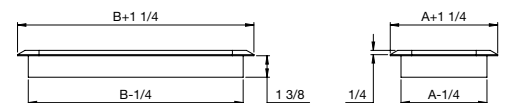

Register & Deflector "Pop-Up" Design

SKU #	DIMENSION / DESCRIPTION	FINISH	CTN. QTY.	UPC CODE
RG3051	3"x 10" Pop-Up Register	White	15	063467825838
RG3052	4"x 10" Pop-Up Register	White	12	063467825845
RG1961	4"x 12" Pop-Up Register	White	8	063467825852
RG3054	3"x 10" Pop-Up Register	Almond	15	063467825883
RG3055	4"x 10" Pop-Up Register	Almond	12	063467825890
RG1964	4"x 12" Pop-Up Register	Almond	8	063467825906
RG3060	3"x 10" Pop-Up Register	Tan	15	063467825944
RG3061	4"x 10" Pop-Up Register	Tan	12	063467825951
RG1970	4"x 12" Pop-Up Register	Tan	8	063467825968