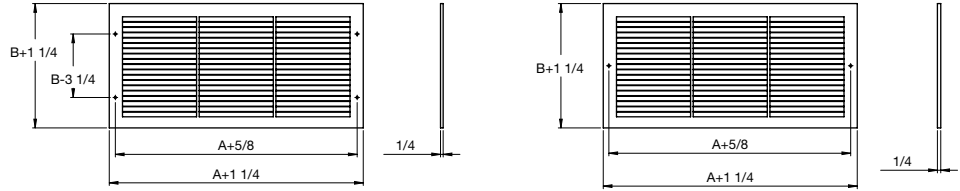

Steel - Plated

- One-piece all-steel construction
- 1/3" spaced fins set at 20° angle
- 3/16" margin turnback
- Durable decorative plated finish

Louvered Design

SKU #	DIMENSION / DESCRIPTION	FINISH	CTN. QTY.	UPC CODE
RG2048	12"x6" Sidewall Grille	Pewter	10	063467831785
RG2049	12"x8" Sidewall Grille	Pewter	10	063467831792
RG2050	14"x6" Sidewall Grille	Pewter	10	063467831808
RG2051	14"x8" Sidewall Grille	Pewter	10	063467831815
RG2056	20"x6" Sidewall Grille	Pewter	10	063467831860
RG2052	24"x6" Sidewall Grille	Pewter	10	063467831822
RG2053	24"x8" Sidewall Grille	Pewter	10	063467831839
RG2054	30"x6" Sidewall Grille	Pewter	10	063467831846
RG2055	30"x8" Sidewall Grille	Pewter	10	063467831853
RG0346	10"x6" Sidewall Grille	Polished Brass	10	063467115717
RG0355	10"x8" Sidewall Grille	Polished Brass	10	063467115724
RG0389	12"x8" Sidewall Grille	Polished Brass	10	063467115748
RG0413	14"x6" Sidewall Grille	Polished Brass	10	063467115755
RG0424	14"x8" Sidewall Grille	Polished Brass	10	063467115762
RG0450	16"x8" Sidewall Grille	Polished Brass	10	063467123194
RG0518	24"x8" Sidewall Grille	Polished Brass	10	063467115786
RG0535	30"x6" Sidewall Grille	Polished Brass	10	063467115793
RG0545	30"x8" Sidewall Grille	Polished Brass	10	063467115809

Aluminum

- One-piece all aluminum construction
- 1/3" spaced fins set at 20° angle
- 3/16" margin turnback
- Durable aluminum mill finish