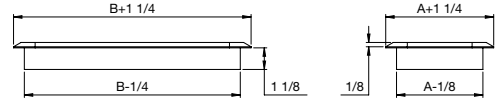

Steel - Painted

- All-steel construction
- Widespread air diffusion
- Easy to operate damper control
- Rolled fin for strength and safety
- Durable powder-coat painted finish
- Mounting holes at each end
- Mounting screws included