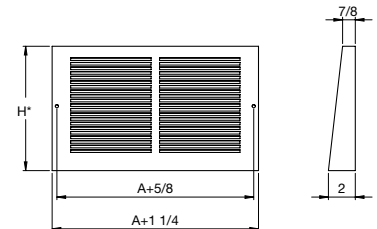

Multi-Shutter Register

Imperial

Steel - Painted

- All-steel construction
- 2-way air deflection
- 1/3" vertical fins set at 20° angle
- 3/16" margin turnback
- Full range multi-louver valve
- Durable powder-coat painted finish
- Ideal for heating or cooling

Louvered Design

SKU #	DIMENSION / DESCRIPTION	FINISH	CTN. QTY.	UPC CODE
RG0309	8" x 4" Multi-Shutter Register BULK	White	10	063467127567
RG0311	8" x 6" Multi-Shutter Register BULK	White	10	063467127581
RG0289	10" x 4" Multi-Shutter Register BULK	White	10	063467116141
RG0291	10" x 6" Multi-Shutter Register BULK	White	10	063467116158
RG0295	10" x 8" Multi-Shutter Register BULK	White	10	063467127482
RG0297	12" x 4" Multi-Shutter Register BULK	White	10	063467127505
RG0299	12" x 6" Multi-Shutter Register BULK	White	10	063467116165
RG0301	12" x 8" Multi-Shutter Register BULK	White	10	063467124597
RG0303	14" x 4" Multi-Shutter Register BULK	White	10	063467127536
RG0305	14" x 6" Multi-Shutter Register BULK	White	10	063467116172
RG0307	14" x 8" Multi-Shutter Register BULK	White	10	063467116189

Projection Baseboard Grille

Steel - Painted

- All-steel construction
- 1/3" vertical fins set at 20° angle
- 2" base extension
- Durable powder-coat painted finish

Louvered Design

SKU #	DIMENSION / DESCRIPTION	FINISH	CTN. QTY.	UPC CODE
RG0312	14" x 6" Projection Grille 2" BULK	White	5	063467115076
RG0314	14" x 8" Projection Grille 2" BULK	White	5	063467115106
RG0315	24" x 6" Projection Grille 2" BULK	White	5	063467115083
RG0317	24" x 8" Projection Grille 2" BULK	White	5	063467115113
RG0318	30" x 6" Projection Grille 2" BULK	White	5	063467115090
RG0320	30" x 8" Projection Grille 2" BULK	White	5	063467115120