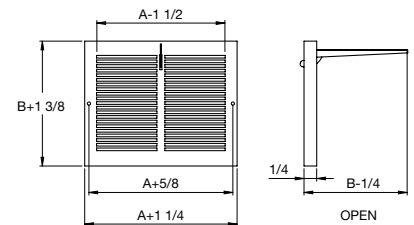

Louvered Design

SKU #	DIMENSION / DESCRIPTION	FINISH	CTN. QTY.	UPC CODE
RG0615	8"x 4" Sidewall Register	White	10	063467128366
RG0619	8"x 6" Sidewall Register	White	10	063467114994
RG0573	10"x 4" Sidewall Register	White	10	063467114987
RG0578	10"x 6" Sidewall Register	White	10	063467122050
RG0583	10"x 8" Sidewall Register	White	10	063467128267
RG0587	12"x 4" Sidewall Register	White	10	063467128281
RG0592	12"x 6" Sidewall Register	White	10	063467115038
RG0598	12"x 8" Sidewall Register	White	10	063467128304
RG0606	14"x 6" Sidewall Register	White	10	063467122067
RG0613	14"x 8" Sidewall Register	White	10	063467128342