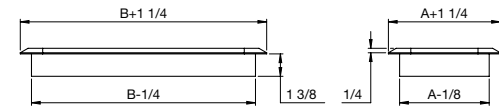

Victorian Design

SKU #	DIMENSION / DESCRIPTION	FINISH	CTN. QTY.	UPC CODE
RG3292	2.25"x 12" Victorian Floor Register	Satin Nickel	5	063467880769
RG3271	3"x 10" Victorian Floor Register	Satin Nickel	5	063467880554
RG3272	4"x 10" Victorian Floor Register	Satin Nickel	5	063467880561
RG3293	4"x 12" Victorian Floor Register	Satin Nickel	5	063467880776
RG3259	2.25"x 12" Victorian Floor Register	Antique Brass	5	063467880431
RG3267	3"x 10" Victorian Floor Register	Antique Brass	5	063467880516
RG3268	4"x 10" Victorian Floor Register	Antique Brass	5	063467880523
RG3289	4"x 12" Victorian Floor Register	Antique Brass	5	063467880738
RG3260	2.25"x 12" Victorian Floor Register	White	5	063467880448
RG3261	3"x 10" Victorian Floor Register	White	5	063467880455
RG3262	4"x 10" Victorian Floor Register	White	5	063467880462
RG3258	4"x 12" Victorian Floor Register	White	5	063467880424
RG3263	2.25"x 12" Victorian Floor Register	Black Matt	5	063467880479
RG3264	3"x 10" Victorian Floor Register	Black Matt	5	063467880486
RG3265	4"x 10" Victorian Floor Register	Black Matt	5	063467880493
RG3266	4"x 12" Victorian Floor Register	Black Matt	5	063467880509