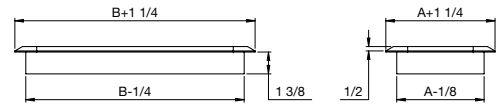

Solid Wood - Finished & Unfinished

- Crafted for beauty and durability
- Can be stained to complement the most popular floor finishes (Unfinished)
- Polystyrene rust proof body and damper control