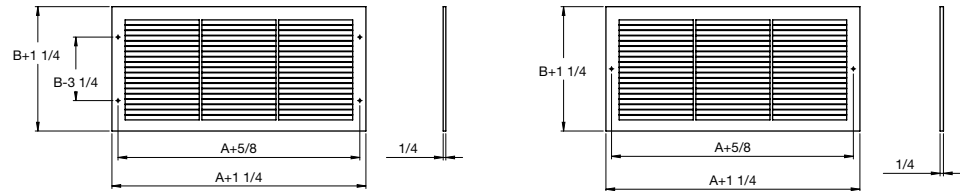

Louvered Design

SKU #	DIMENSION / DESCRIPTION	FINISH	CTN. QTY.	UPC CODE
RG1415	16"x4" Sidewall Grille BULK	Aluminum	50	063467732808
RG1416	16"x6" Sidewall Grille BULK	Aluminum	40	063467732815
RG1417	16"x8" Sidewall Grille BULK	Aluminum	30	063467732822