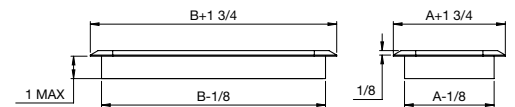

Steel - Painted

- All-steel construction
- Fan shaped sunburst pattern spreads air over wide area
- 2-1/2" base extension
- Snap-in face removes for easy installation and cleaning
- Single valve volume control damper
- Durable powder-coat painted finish

Sunburst Design

SKU #	DIMENSION / DESCRIPTION	FINISH	CTN. QTY.	UPC CODE
RG1626-A	15" Baseboard Diffuser	White	10	063467736363
RG1627-A	18" Baseboard Diffuser	White	10	063467736370
RG3056-A	24" Baseboard Diffuser	White	6	063467846680
RG3057-A	48" Baseboard Diffuser	White	4	063467846697

Return Air Floor Grille

Steel - Painted

- All-steel construction
- Individually assembled strong steel bars
- Extremely rigid
- Smooth, firm surface
- Single valve volume control damper
- Durable powder-coat painted finish

Wicker Design