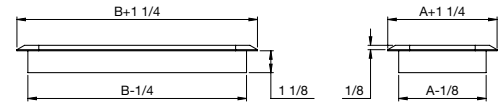

Steel - Painted

- All-steel construction
- Widespread air diffusion
- Easy-to-operate damper control
- Rolled fin for strength and safety
- Durable powder-coat painted finish

Louvered Design