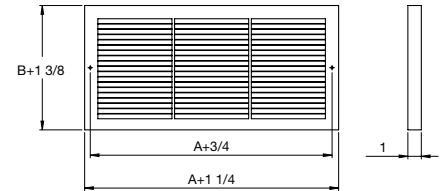

Baseboard Return Air Grille

Imperial

Steel - Painted

- One-piece all-steel construction
- 1/3" spaced fins set at 20° angle
- 7/8" margin turnback
- Durable powder-coat painted finish

Louvered Design

SKU #	DIMENSION / DESCRIPTION	FINISH	CTN. QTY.	UPC CODE
RG0008	10" x 6" Baseboard Grille	White	10	063467123804
RG0013	10" x 8" Baseboard Grille	White	10	063467127055
RG0019	12" x 6" Baseboard Grille	White	10	063467122562
RG0024	12" x 8" Baseboard Grille	White	10	063467127086
RG0033	14" x 6" Baseboard Grille	White	10	063467122197
RG0042	14" x 8" Baseboard Grille	White	10	063467122616
RG0049	16" x 6" Baseboard Grille	White	10	063467127123
RG0053	16" x 8" Baseboard Grille	White	10	063467127147
RG0057	18" x 6" Baseboard Grille	White	10	063467127161
RG0061	18" x 8" Baseboard Grille	White	10	063467127185
RG0077	24" x 6" Baseboard Grille	White	10	063467122487
RG0086	24" x 8" Baseboard Grille	White	10	063467122715
RG0095	30" x 6" Baseboard Grille	White	10	063467122203
RG0104	30" x 8" Baseboard Grille	White	10	063467122739

Steel - Plated

- One-piece all-steel construction
- 1/3" spaced fins set at 20° angle
- 7/8" margin turnback
- Durable decorative plated finish