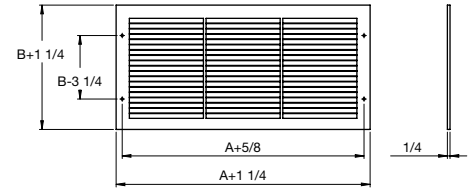

Polystyrene

- High-density polystyrene construction
- Rounded corners for safety
- 1/3" spaced fins set at 20° angle
- 3/16" margin turnback
- Rust proof and scratch resistant

Louvered Design

SKU #	DIMENSION / DESCRIPTION	FINISH	CTN. QTY.	UPC CODE
RG3010	12"x 6" Plastic Sidewall Grille	White	10	063467841104
RG2292	12"x 8" Plastic Sidewall Grille	White	10	063467840770
RG3011	14"x 6" Plastic Sidewall Grille	White	10	063467841111
RG2293	14"x 8" Plastic Sidewall Grille	White	10	063467840787
RG3012	18"x 6" Plastic Sidewall Grille	White	10	063467841128
RG2294	18"x 8" Plastic Sidewall Grille	White	10	063467840794
RG3013	20"x 6" Plastic Sidewall Grille	White	10	063467841135
RG2295	20"x 8" Plastic Sidewall Grille	White	10	063467840800
RG3014	24"x 6" Plastic Sidewall Grille	White	10	063467841142
RG2296	24"x 8" Plastic Sidewall Grille	White	10	063467840817
RG3015	30"x 6" Plastic Sidewall Grille	White	10	063467841159
RG2297	30"x 8" Plastic Sidewall Grille	White	10	063467840824

Sidewall Register

Steel - Painted

- All-steel construction
- 1/3" spaced fins set at 20° angle
- 3/16" margin turnback
- Single valve volume control
- Durable powder-coat painted finish
- Ideal for heating or cooling