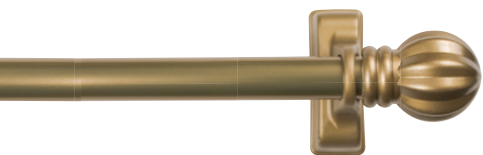

MAGNETIC RODS

Slam tested: Won't slip or slide

Heavy duty magnets

Attach to any steel surface: doors, windows, refrigerators, tool boxes, washers or dryers

No tools, no damage

Petite Café
Satin Silver
7/16" (11mm)

White

Cameron
Black
7/16" (11mm)

Appliance Bar
White
5/8" (16mm)

Chestnut
Antique Brass
5/8" (16mm)

creating
lifestyles