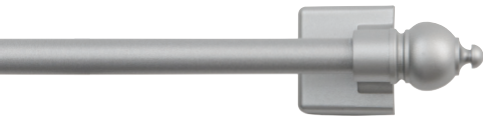

MAGNETIC RODS

Slam tested: Won't slip or slide

Heavy duty magnets

Attach to any steel surface: doors, windows, refrigerators, tool boxes, washers or dryers

No tools, no damage

Petite Café
Satin Silver
7/16" (11mm)

White

Cameron
Black
7/16" (11mm)

Appliance Bar
White
5/8" (16mm)

Chestnut
Antique Brass
5/8" (16mm)

creating
lifestyles