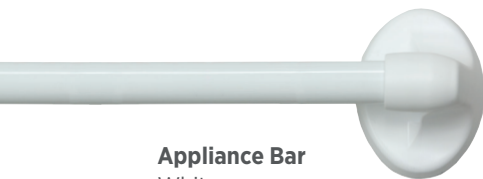

MAGNETIC RODS

Slam tested: Won't slip or slide

Heavy duty magnets

Attach to any steel surface: doors, windows, refrigerators, tool boxes, washers or dryers

No tools, no damage

Petite Café
Satin Silver
7/16" (11mm)

White

Cameron
Black
7/16" (11mm)

Appliance Bar
White
5/8" (16mm)

Chestnut
Antique Brass
5/8" (16mm)

creating
lifestyles