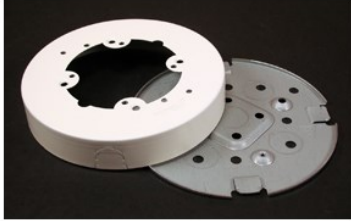

## METAL RACEWAY CIRCULAR FAN BOX

BW4F/B4F | [Wiremold](#)

---

### FEATURES & BENEFITS

Bring power to fans and other round based fixtures. Maximum fixture weight 50 lbs.

---