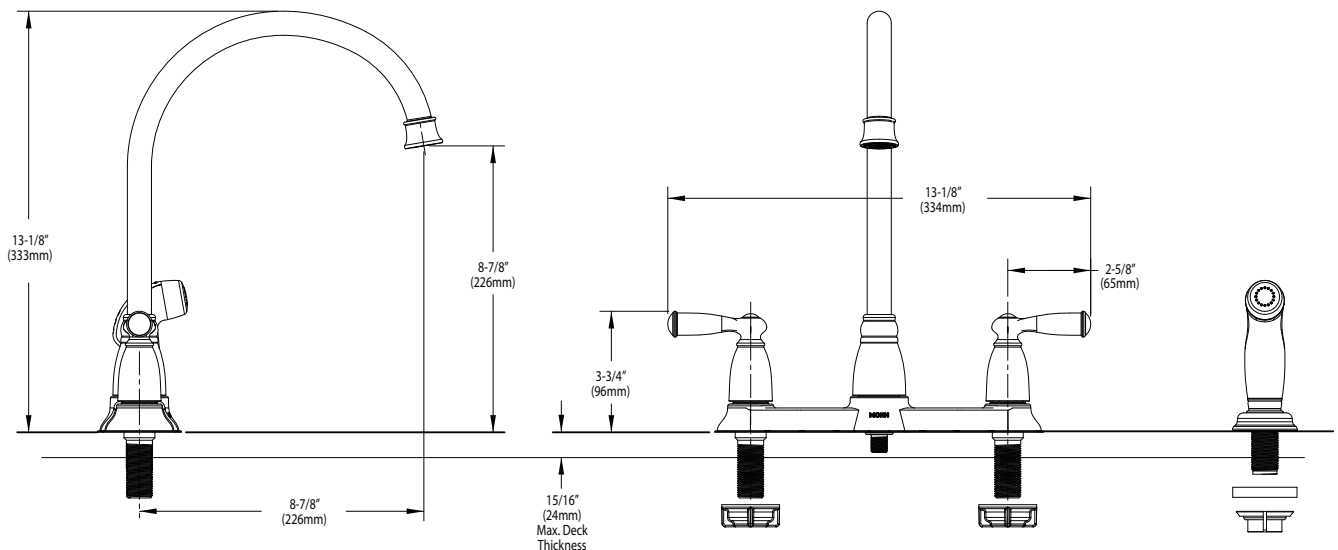

## Two-Handle Kitchen Faucet w/Side Spray

**Models:** CA87000 series  
**Less Spray:** CA87001 series

**NOTE:** THIS FAUCET IS DESIGNED TO BE INSTALLED THRU 4 HOLES, 1-1/4" (32mm) MIN. DIA.

## CRITICAL DIMENSIONS

(DO NOT SCALE)