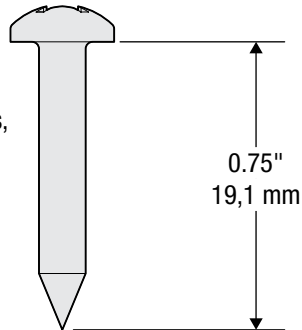

#12 Type AB full
thread, cross recess,
pan head

#8 Type AB full
thread, cross recess,
pan head

SKU	Finish
S822-084	Chrome
S822-085	White
S822-086	Oil Rubbed Bronze

Material: Steel

Revision	1	DO NOT SCALE	V8601	See Table
Date	April 2014	Dimensions are nominal and subject to change.	Family No.	SKU
		©2014 Spectrum Brands, Inc.	Shelf & Rod Mounting Screws	
			Description	