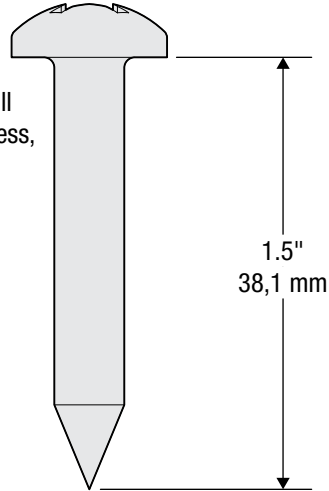

#12 Type AB full
thread, cross recess,
pan head

#8 Type AB full
thread, cross recess,
pan head

SKU	Finish
S822-084	Chrome
S822-085	White
S822-086	Oil Rubbed Bronze

Material: Steel

Revision	1	DO NOT SCALE	V8601	See Table
Date	April 2014	Dimensions are nominal and subject to change.	Family No.	SKU
		©2014 Spectrum Brands, Inc.	Shelf & Rod Mounting Screws	
			Description	