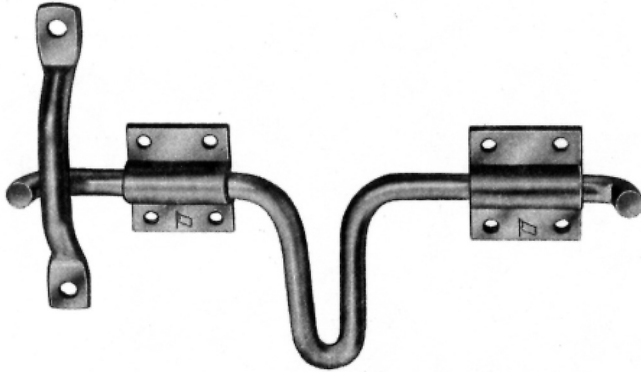

Hardware
Makers
Since 1901

NO. 1135 DOOR AND GATE LATCH

A sturdy, all-purpose latch. Easy-operating, handle serves as a pull; latches right or left.

The latch bar is securely attached with two sets of guides and back plates. These back plates provide a bearing surface for the bar and eliminate "grooving" of the wood as the bar is moved back and forth. Extra strong bar strike has rounded edges. Ideal for horse barns and livestock enclosures.