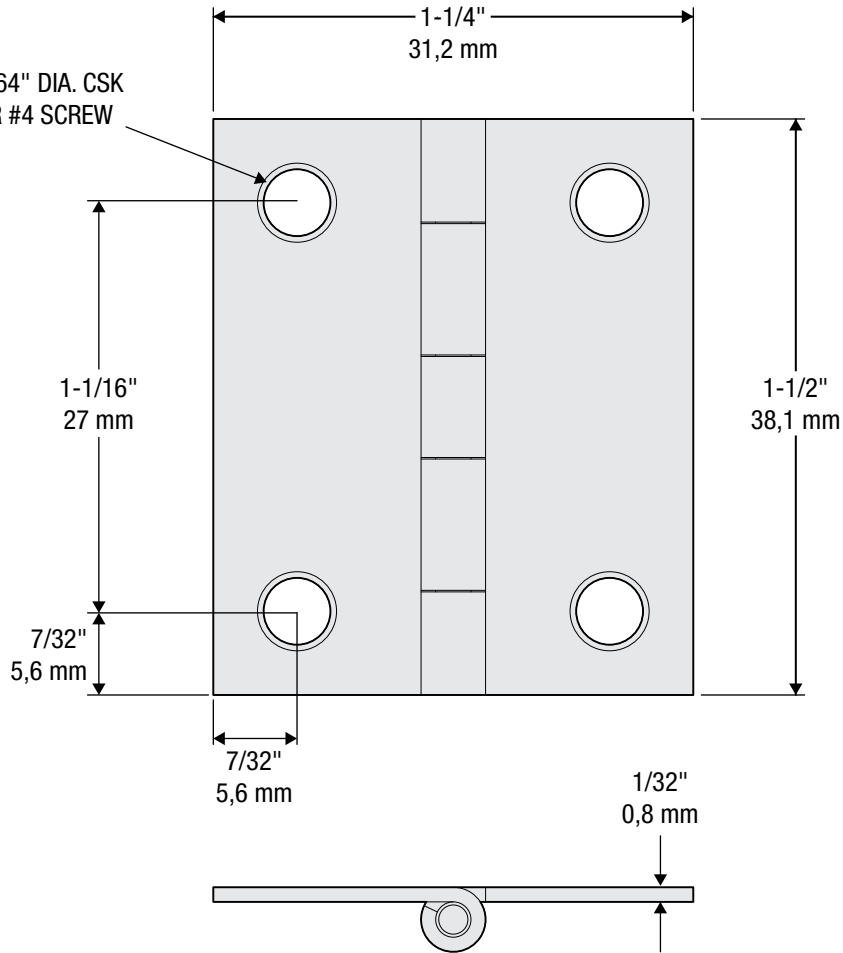

11/64" DIA. CSK
FOR #4 SCREW

INCLUDES 4 #4 X 1/2" BRASS
FLAT HEAD WOOD SCREWS

SKU	Finish
N211-014	Satin Nickel
N211-020	Oil Rubbed Bronze

Material: Steel

Revision	1	DO NOT SCALE	Family No.	V1802	SKU	See table
Date	September 2014	Dimensions are nominal and subject to change.	Description			
		©2014 Spectrum Brands, Inc.	1-1/2" x 1-1/4" Broad Hinge			