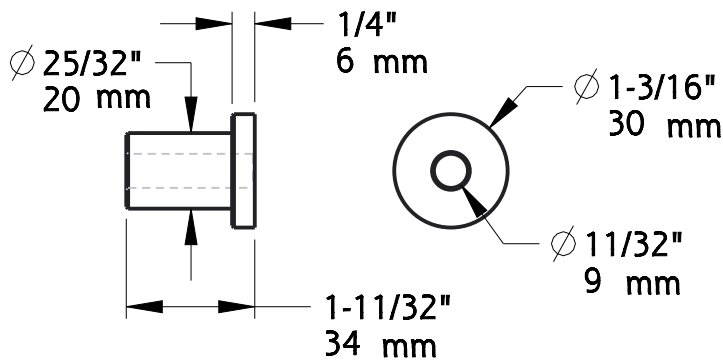

TRACK

WALL ATTACHMENT

TRACK CONNECTING ADAPTER

Material: Steel
 Fasteners: (2) Hex Screw, M8 x 3-1/2" Long
 (2) Washer, M9
 (2) Wall Attachment/Spacer
 (4) Hole Cap

SKU	Finish
N187-062	Satin Nickel
N187-060	Oil Rubbed Bronze

A	DO NOT SCALE	954	See Table
Revision	Dimensions are nominal and subject to change. ©2017 Spectrum Brands, Inc.	Family Name	SKU
August 2017		Interior Sliding Door Hardware Track Extension Kit	
Date		Description	