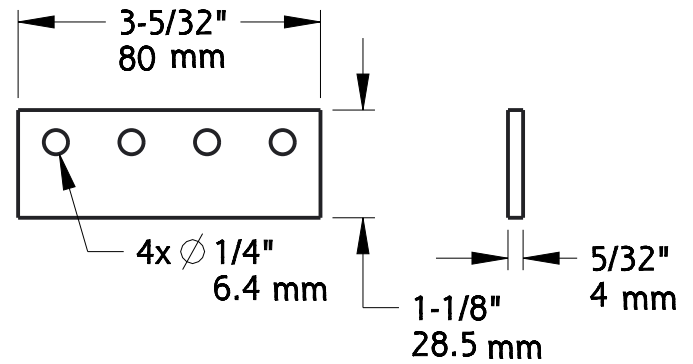

TRACK

WALL ATTACHMENT

TRACK CONNECTING ADAPTER

Material: Steel
 Fasteners: (2) Hex Screw, M8 x 3-1/2" Long
 (2) Washer, M9
 (2) Wall Attachment/Spacer
 (4) Hole Cap

SKU	Finish
N187-062	Satin Nickel
N187-060	Oil Rubbed Bronze

A	DO NOT SCALE	954	See Table
Revision	Dimensions are nominal and subject to change. ©2017 Spectrum Brands, Inc.	Family Name	SKU
August 2017		Interior Sliding Door Hardware Track Extension Kit	
Date		Description	