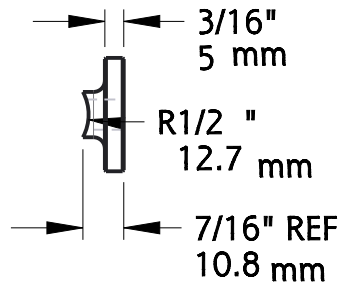

TRACK

WALL ATTACHMENT

TRACK CONNECTING ADAPTER

Material: Stainless Steel
Fasteners:(2) Phillips Screw, Flat Head
M6 X 75 mm

A	DO NOT SCALE	956	N187-064
Revision	Dimensions are nominal and subject to change. ©2017 Spectrum Brands, Inc.	Family Name	SKU
August 2017		Interior Sliding Door Hardware Track Extension Kit	
Date		Description	