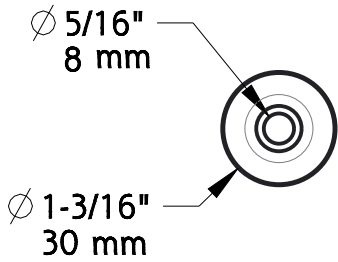

TRACK

WALL ATTACHMENT

TRACK CONNECTING ADAPTER

Material: Stainless Steel
Fasteners:(2) Phillips Screw, Flat Head
M6 X 75 mm

A	DO NOT SCALE	956	N187-064
Revision	Dimensions are nominal and subject to change. ©2017 Spectrum Brands, Inc.	Family Name	SKU
August 2017		Interior Sliding Door Hardware Track Extension Kit	
Date		Description	