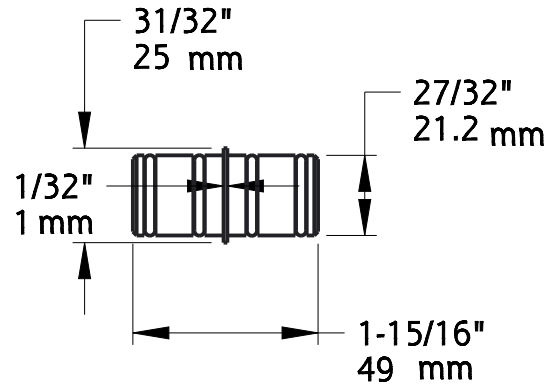

TRACK

WALL ATTACHMENT

TRACK CONNECTING ADAPTER

Material: Stainless Steel
Fasteners:(2) Phillips Screw, Flat Head
M6 X 75 mm

A	DO NOT SCALE	956	N187-064
Revision	Dimensions are nominal and subject to change. ©2017 Spectrum Brands, Inc.	Family Name	SKU
August 2017		Interior Sliding Door Hardware Track Extension Kit	
Date		Description	