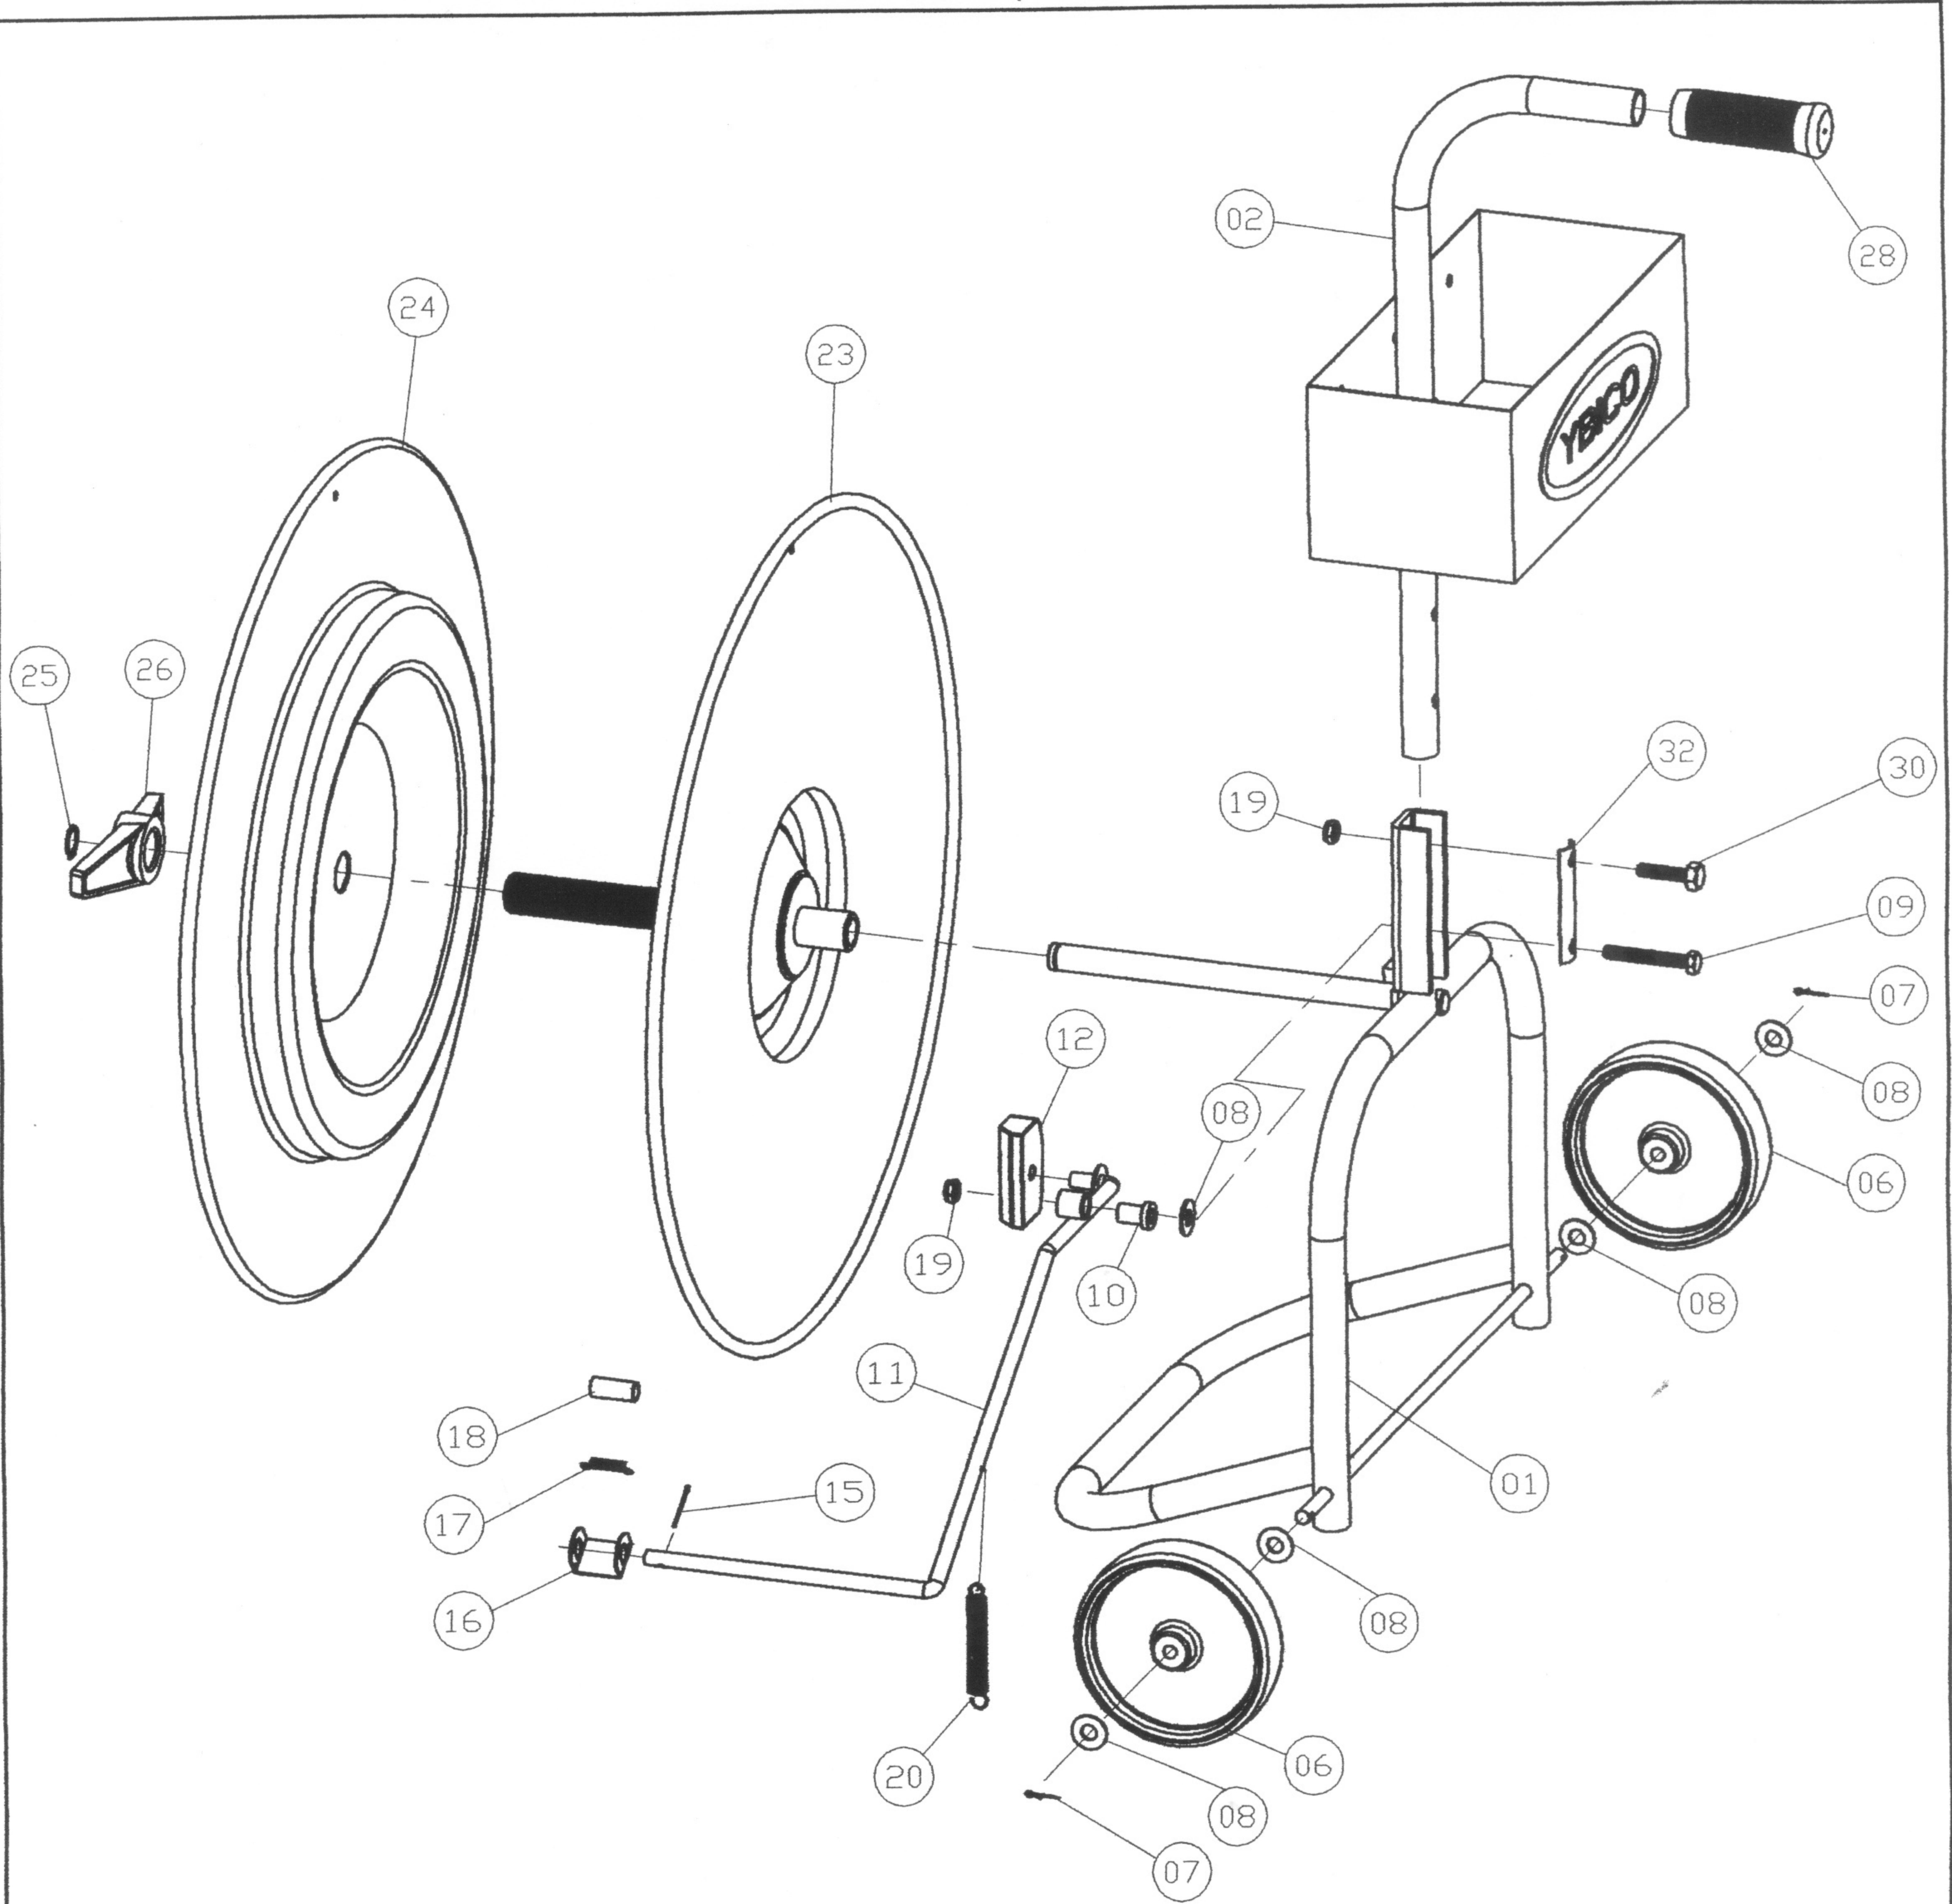

# STRAPPING CART (PLASTIC WHEEL)

YYCA100-01-102

Part no.	Part Name	Qty/Tool	Part no.	Part Name	Qty/Tool
01	Lower Base	1	17	Spring	1
02	Upper Base	1	18	Roller	1
06	Wheel	2	19	Nylon Nut	2
07	Cotter Pin	2	20	Brake Spring	1
08	Washer M11x22x2.0	5	23	Male Disc	1
09	Screw 3/8X2 1/2"	1	24	Female Disc	1
10	Busher	1	25	Washer	1
11	Brake Rod	1	26	Wing Nut	1
12	Brake Plate	1	28	Grip	1
15	Cotter Pin	1	30	Screw 3/8" X1 1/2	1
16	Strap Pass	1	32	Screw Guide	1

Keep tool well oiled and clean. Please order parts by number and name.

04/20/2006