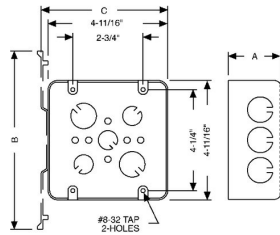

TWO DEVICE HANDY / SWITCH BOXES & COVERS

4 in. Square Two Device Switch Boxes, 2-1/8 in. Deep - Drawn with Conduit KO's
TS Bracket, 1/2 in. Setback

A46

Catalog #: 685

APPLICATIONS

Installers can save time and cut installation costs with two gang switch boxes
Larger capacity boxes are ideal for today's designs where there is a need to install two devices at one location

PRODUCT FEATURES

Reference the Box Selection section in the front of this catalog for complete description of bracket types and features
681, 685 bracketed boxes are set back 1/2" eliminating the need for a plaster ring
N/A

DRAWING DIMENSIONS

Dimension A: 2-1/8 in.
Dimension B: 4 in.
Dimension C: 4 in.
Dimension D: 7 in.
Dimension E: 4-9/32 in.

PRODUCT MEASUREMENTS

Depth: 2-1/8 in.
Cubic Inches (cm³): 30.3 (496.5)
Wt. Ea. (Lbs.): 0.932
Product Length (in.): 2.19
Product Width (in.): 7.00
Product Height (in.): 4.38

PACKAGING

Minimum Pack Qty.: 25
Std. Pkg.: 25
Product UPC-A Labeled: Yes
Weight (Lbs. Per/C): 93.20
Ship Carton Length (in.): 20.25
Ship Carton Width (in.): 7.38
Ship Carton Height (in.): 9.88
Ctn Weight (Lbs.): 23.30
Pallet Qty: 1500
UPC Number: 050169006856
I2of5: 50050169006851