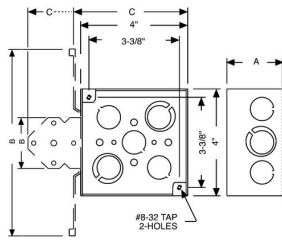

## 4 IN SQUARE WELDED BRACKETED BOXES - 2-1/8 IN. DEEP WITH CONDUIT KO'S

4 in. Square Bracketed Boxes, 2-1/8 in. Deep - Welded with Conduit KO's  
TS, Flush

A14

Catalog #: 8235

### PRODUCT FEATURES

Reference the Box Selection section in the front of this catalog for complete description of bracket types and features  
Combination screw heads provide for faster installation  
TKO® Knockouts offer greater flexibility with RACO patented combination 1/2" and 3/4" knockout  
N/A

### DRAWING DIMENSIONS

Dimension A: 2-1/8 in.  
Dimension B: 8 in.  
Dimension C: 4-5/16 in.

### PRODUCT MEASUREMENTS

Depth: 2-1/8 in.  
Cubic Inches (cm3): 30.3 (496.5)  
Wt. Ea. (Lbs.): 1.016  
Product Length (in.): 2.19  
Product Width (in.): 7.00  
Product Height (in.): 4.31