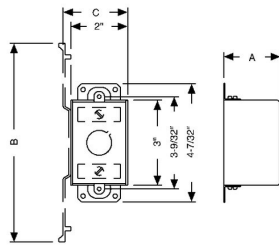

3 IN. X 2 IN. SWITCH BOXES - 1-1/2 TO 2-1/2 IN. DEEP WITH CONDUIT KO'S

2 in. Deep Switch Box - Gangable with Conduit KO's Plaster Ears

A47

Catalog #: 420

APPLICATIONS

RACO® Switch boxes are used to house wiring devices such as switches and outlets
N/A

PRODUCT FEATURES

Gangable switch boxes offer the option of constructing a box to hold two or more devices
Plaster ears allow a box to be used in "old work" applications

UL LISTED

File E195978

COMPLIANCES

All RACO® single gang, two gang, 4 in. square, and single gang gangable UL listed steel boxes are acceptable for use in 2-hour fire rated walls. For additional information, consult UL "Fire Resistance Directory" or the UL website at www.ul.com

DRAWING DIMENSIONS

Dimension A: 2 in.

PRODUCT MEASUREMENTS

Depth: 2 in.
Cubic Inches (cm3): 10.3 (168.8)
Wt. Ea. (Lbs.): 0.464
Product Length (in.): 2.00
Product Width (in.): 4.22
Product Height (in.): 2.00

PACKAGING

Minimum Pack Qty.: 25
Std. Pkg.: 25
Product UPC-A Labeled: Yes
Weight (Lbs. Per/C): 46.40
Ship Carton Length (in.): 12.88
Ship Carton Width (in.): 5.63
Ship Carton Height (in.): 8.75
Ctn Weight (Lbs.): 11.60
Pallet Qty: 3600
UPC Number: 050169004203
I2of5: 40050169004201