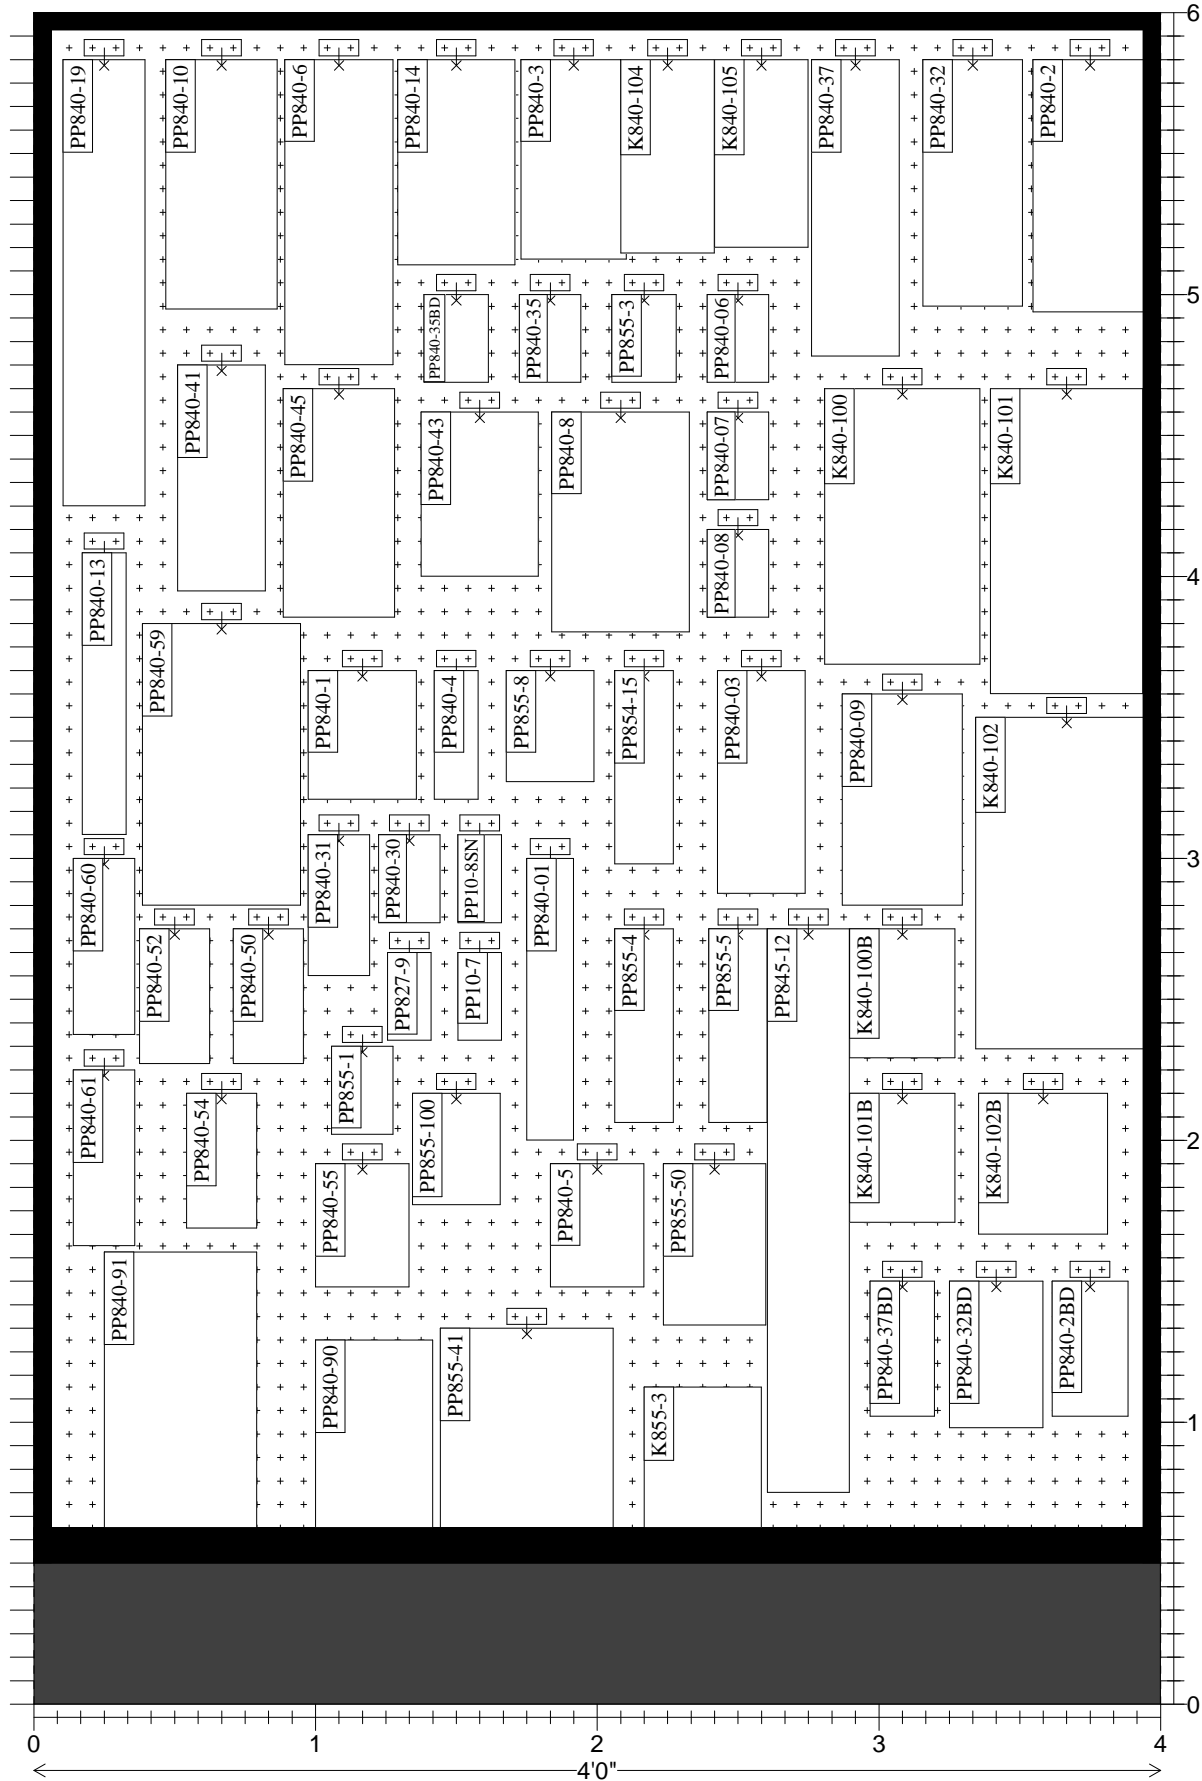

PPCDTL54N PLUMB PAK PLANOGRAM - 4FT TOOLS

Shelf Schematic Report
 F:\INTERC-1\INTERC-1\PLANO\PP2015-1\PPCDTL4D.ICP
 Tuesday, November 29, 2016

ID	UPC	LOC ID	ROW	NAME	V FAC	H FAC
SHELF NAME: FRAME		WIDTH: 0.75	MERCH HEIGHT: 0.00	DEPTH: 16.00	SPACE AVAILABLE: 0.00	NOTCH: 73

SHELF NAME: 4 FT		WIDTH: 48.00	MERCH HEIGHT: 10.00	DEPTH: 18.00	SPACE AVAILABLE: 31.50	NOTCH: 8
------------------	--	--------------	---------------------	--------------	------------------------	----------

PP840-91	046224049296	58	0	THREAD CUTTING OIL 1 GALLON	1	1
PP840-90	046224049289	59	0	THREAD CUTTING OIL 1 QUART	1	1
K855-3	046224043003	60	0	MIRACLE WRAP XL - SELF-FUSING SILICONE TAPE 1 IN X	1	1

SHELF NAME: 4 FT PEGBOARD		WIDTH: 48.00	MERCH HEIGHT: 9.00	DEPTH: 0.10	SPACE AVAILABLE: 0.00	NOTCH: 73
---------------------------	--	--------------	--------------------	-------------	-----------------------	-----------

SHELF NAME: 4 FT/1		WIDTH: 48.00	MERCH HEIGHT: 10.00	DEPTH: 18.00	SPACE AVAILABLE: 48.00	NOTCH: 73
--------------------	--	--------------	---------------------	--------------	------------------------	-----------