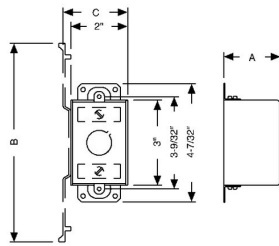

**3 IN. X 2 IN. SWITCH BOXES - 2-3/4 TO 3-1/2 IN. DEEP WITH CONDUIT KO'S****2-3/4 in. Deep Switch Boxes - Gangable with Conduit KO's
Plaster Ears****A48**

Catalog #: 560

APPLICATIONSRACO® Switch boxes are used to house wiring devices such as switches and outlets
N/A**PRODUCT FEATURES**Gangable switch boxes offer the option of constructing a box to hold two or more devices
Plaster ears allow a box to be used in "old work" applications**UL LISTED**

File E 195978

COMPLIANCES

All RACO® single gang, two gang, 4 in. square, and single gang gangable UL listed steel boxes are acceptable for use in 2-hour fire rated walls. For additional information, consult UL "Fire Resistance Directory" or the UL website at www.ul.com

FIRE RESISTANCE

Acceptable for use in 2-hour rated walls

GENERAL PRODUCT INFORMATION

Wiring System: Conduit

CONFIGURATIONEnd Knockouts: (2) 1/2 in.
Ends Cable: ---
Bracket Type: No Bracket
Side Knockout(s): (4) 1/2 in.
Bottom Knockouts(s): (2) 1/2 in.**DRAWING DIMENSIONS**

Dimension A: 2-3/4 in.

PRODUCT MEASUREMENTSDepth: 2-3/4 in.
Cubic Inches (cm3): 14.0 (229.4)
Wt. Ea. (Lbs.): 0.595
Product Length (in.): 2.75
Product Width (in.): 4.22
Product Height (in.): 2.00**PACKAGING**Minimum Pack Qty.: 25
Std. Pkg.: 25
Product UPC-A Labeled: Yes
Weight (Lbs. Per/C): 59.50
Ship Carton Length (in.): 12.38
Ship Carton Width (in.): 6.56
Ship Carton Height (in.): 8.75
Ctn Weight (Lbs.): 14.93
Pallet Qty: 2250
UPC Number: 050169005606
I2of5: 40050169905607