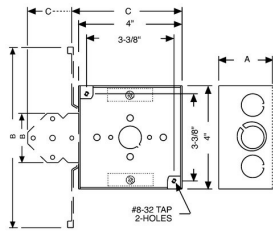

4 IN. SQUARE WELDED BOXES - 1-1/2 TO 2-1/8 IN. DEEP WITH NONMETALLIC SHEATHED CABLE CLAMPS

4 in. Square Boxes, 2-1/8 in. Deep - Welded with Nonmetallic Sheathed Cable Clamps
600V, TS, Flush

A19

Catalog #: 8240

PRODUCT FEATURES

Reference the Box Selection section in the front of this catalog for complete description of bracket types and features
Combination screw heads provide for faster installation
TKO® Knockouts offer greater flexibility with RACO patented combination 1/2" and 3/4" knockout
N/A

DRAWING DIMENSIONS

Dimension A: 2-1/8 in.
Dimension B: 7 in.
Dimension C: 4-5/16 in.

PRODUCT MEASUREMENTS

Depth: 2-1/8 in.
Cubic Inches (cm3): 30.3 (496.5)
Wt. Ea. (Lbs.): 1.104
Product Length (in.): 2.19
Product Width (in.): 7.00
Product Height (in.): 4.31

PACKAGING

Minimum Pack Qty.: 25
Std. Pkg.: 25
Product UPC-A Labeled: Yes
Weight (Lbs. Per/C): 110.40
Ship Carton Length (in.): 20.88
Ship Carton Width (in.): 9.00
Ship Carton Height (in.): 8.50
Ctn Weight (Lbs.): 27.60
Pallet Qty: 1375
UPC Number: 050169002407
I2of5: 50050169002402