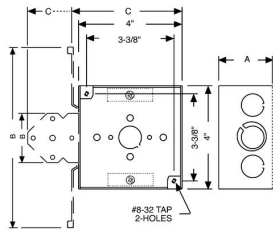

## 4 IN. SQUARE WELDED BOXES - 1-1/2 TO 2-1/8 IN. DEEP WITH NONMETALLIC SHEATHED CABLE CLAMPS

4 in. Square Boxes, 1-1/2 in. Deep - Welded with Nonmetallic Sheathed Cable Clamps  
600V

A19

Catalog #: 8211

### DRAWING DIMENSIONS

Dimension A: 1-1/2 in.

### PRODUCT MEASUREMENTS

Depth: 1-1/2 in.  
Cubic Inches (cm3): 21.0 (344.1)  
Wt. Ea. (Lbs.): 0.77  
Product Length (in.): 2.00  
Product Width (in.): 4.00  
Product Height (in.): 4.00

### PACKAGING

Minimum Pack Qty.: 50  
Std. Pkg.: 50  
Product UPC-A Labeled: Yes  
Weight (Lbs. Per/C): 77.10  
Ship Carton Length (in.): 20.25  
Ship Carton Width (in.): 8.50  
Ship Carton Height (in.): 10.25  
Ctn Weight (Lbs.): 38.55  
Pallet Qty: 2500  
UPC Number: 050169002117  
I2of5: 50050169002112