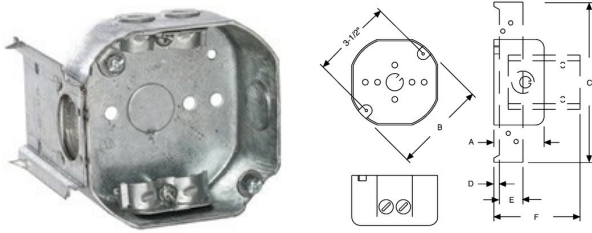

## 4 IN. OCTAGON DRAWN BOXES WITH NONMETALLIC SHEATHED CABLE CLAMPS

4 in. Octagon Box, 1-1/2 in. Deep - Drawn with Nonmetallic Sheathed Cable Clamps  
J Bracket, 1/2 in. Setback

A41

Catalog #: 160

### PRODUCT FEATURES

RACO® offers a variety of labor saving mounting brackets that allow for easy positioning of box along studs or joists  
Reference the Box Selection section in the front of this catalog for complete description of bracket types and features  
Combination screw heads provide for faster installation

### PRODUCT MEASUREMENTS

Depth: 1-1/2 in.  
Cubic Inches (cm3): 15.5 (254.0)  
Wt. Ea. (Lbs.): 0.658  
Product Length (in.): 3.13  
Product Width (in.): 3.63  
Product Height (in.): 4.38