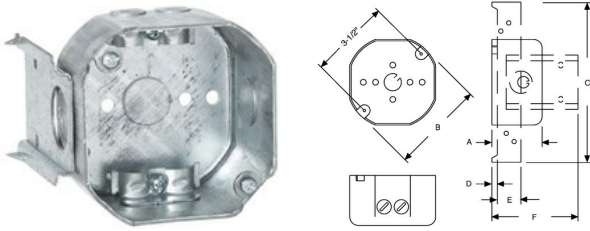

4 IN. OCTAGON DRAWN BOXES WITH NONMETALLIC SHEATHED CABLE CLAMPS

4 in. Octagon Box, 2-1/8 in. Deep - Drawn with Nonmetallic Sheathed Cable Clamps
J Bracket, 1/2 in. Setback

A41

Catalog #: 176

APPLICATIONS

RACO® Octagon Boxes are used in the installation of ceiling or wall lighting fixtures
N/A

PRODUCT FEATURES

RACO® offers a variety of labor saving mounting brackets that allow for easy positioning of box along studs or joists
Reference the Box Selection section in the front of this catalog for complete description of bracket types and features
Combination screw heads provide for faster installation

UL LISTED

File E195978

GENERAL PRODUCT INFORMATION

Wiring System: Nonmetallic Sheathed Cable

RECOMMENDED MAX LOAD

Ceiling Fan (Dynamic) Lbs.: No
Fixture (Static) Lbs.: 50

CONFIGURATION

Cable Prioits: 4
Bracket Type: J, for Wood Studs or Joists
Bracket Setback: 5/8 in.
Drawn or Welded: Drawn
Raised Ground: No
Side Knockout(s): (2) 1/2 in.
Bottom Knockouts(s): (1) 1/2 in.

DRAWING DIMENSIONS

Dimension A: 2-1/8 in.
Dimension B: 4 in.
Dimension C: 2-3/8 in.
Dimension D: 5/8 in.
Dimension F: 3-3/4 in.

PRODUCT MEASUREMENTS

Depth: 2-1/8 in.
Cubic Inches (cm3): 21.5 (352.3)
Wt. Ea. (Lbs.): 0.818
Product Length (in.): 3.13
Product Width (in.): 3.63
Product Height (in.): 4.38