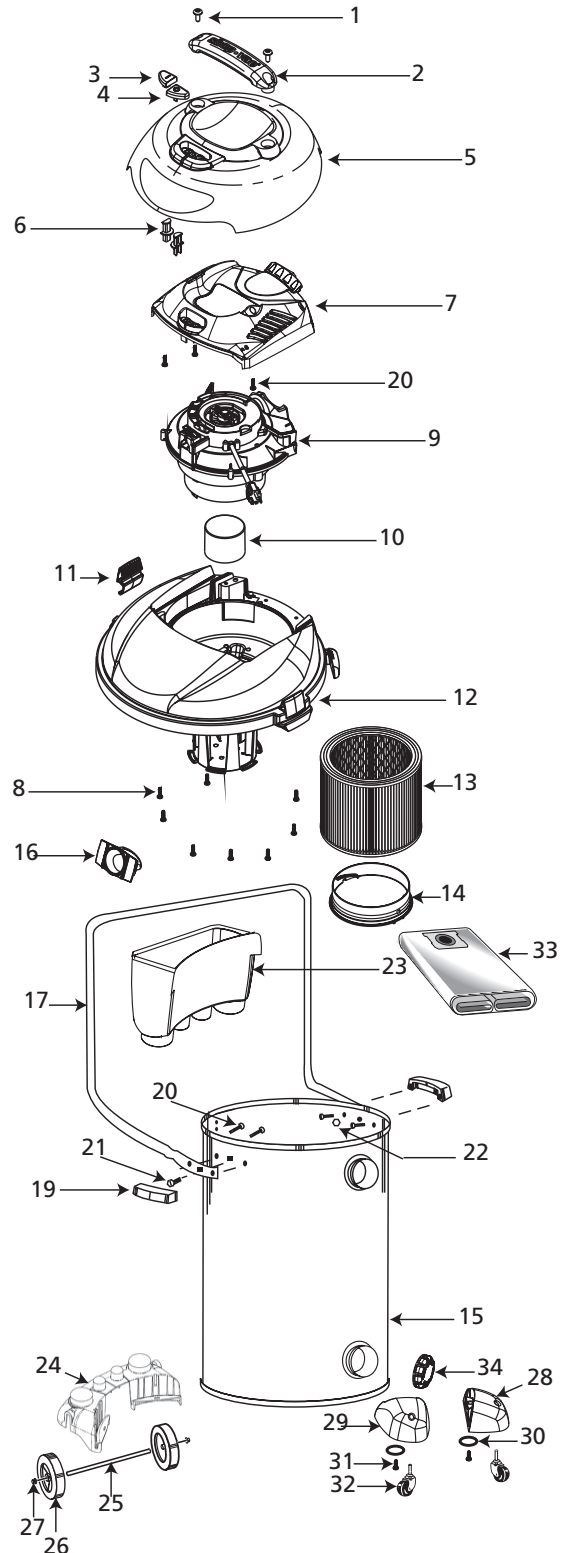

Modelo 92M650C

shop-vac®

ARTICULO	DESCRIPCION	PIEZA NO.
1	Tornillo 1/4 x 1 1/2" Trilobe Ph Pan	1517499
2	Mango	1944475
3	Botón del Interruptor - (I)	7414200
4	Botón del Interruptor - (O)	7414210
5	Montaje de la Tapa Exterior del Motor	1944531
6	Extensión de Botón Interruptor	7414250
7	Montaje de la Tapa del Motor	1944435
8	Tornillo 10 x 3/4" Trilobe	1517699
9	Montaje de la Unidad de Potencia	8136197
10	Flotador	3545000
11	Segura de la Tapa	7444500
12	Tapa Canasta y Broches de Montaje	1944532
13	Filtro de Cartucho	9035000
14	Retenedor del Filtro	3008000
15	Montaje del Deposito	5121597
16	Deflector	7413100
17	Manga del Carro	2088200
18	Mango y Paquete de Hardware *	9355596
19	Mango del Depósito Lateral	9355100
20	Tornillo con Cabeza Hexagonal #10 x 3/4"	1503999
21	Pernot 1/4 - 20 x 1/2"	6401299
22	Tuerca Hexagonal 1/4 - 20	1300199
23	Cesta para Accesorios	7415111
24	Carretilla de Rueda Posterior	3487500
25	Eje	2442400
26	Rueda de 8"	2425010
27	Tuerca ciega	4300299
28	Base de Roldana Pivotante A	8568101
29	Base de Roldana Pivotante B	8568111
30	Arandela	2781018
31	Tornillo #10 x 1 SL Hex Head	1509699
32	Roldana Pivotante	6772200
33	Bolsa Colectora	9067200
34	Tapa del Drenaje	7446800

* Las piezas de reemplazo pueden ser diferentes del equipo original.

* Incluye 19-22