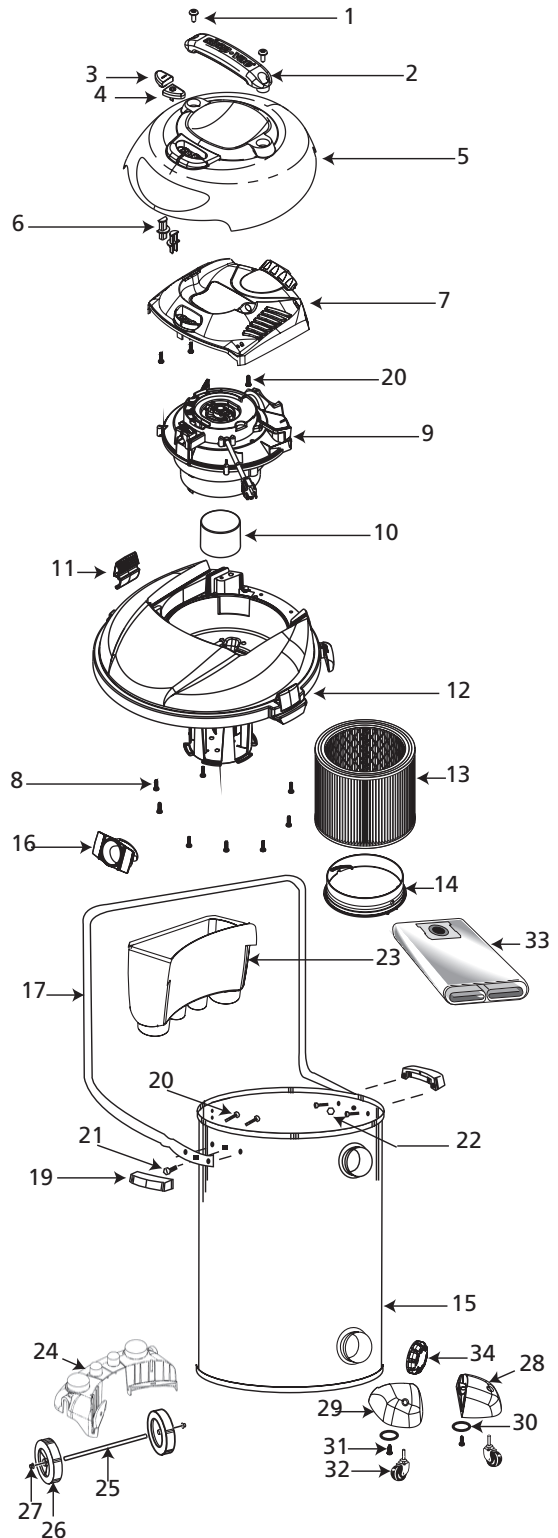

Model 92M650C

ITEM	DESCRIPTION	PART NO.
1	Screw 1/4 x 1 1/2" Trilobe Ph Pan	1517499
2	Handle	1944475
3	Switch Button - (I)	7414200
4	Switch Button - (O)	7414210
5	Outer Motor Cover Assembly	1944531
6	Switch Button Extension	7414250
7	Motor Cover Assembly	1944435
8	Screw 10 x 3/4" Trilobe	1517699
9	Power Unit Assembly	8136197
10	Float	3545000
11	Lid Latch	7444500
12	Lid Cage & Latch Assembly	1944532
13	Cartridge Filter	9035000
14	Filter Retainer	3008000
15	Tank Assembly	5121597
16	Inlet Deflector	7413100
17	Carriage Handle	2088200
18	Handle and Hardware Pkg *	9355596
19	Side Tank Handle	9355100
20	#10 x 3/4" Screw Hex Head	1503999
21	Bolt 1/4 - 20 x 1/2"	6401299
22	1/4 - 20 Hex Nut	1300199
23	Accessory Basket	7415111
24	Rear Wheel Dolly	3487500
25	Axle	2442400
26	8" Wheel	2425010
27	Cap Nut	4300299
28	Caster Foot A	8568101
29	Caster Foot B	8568111
30	Washer	2781018
31	Screw #10 x 1" SL Hex Head	1509699
32	Caster	6772200
33	Collection Bag	9067200
34	Drain Cover	7446800