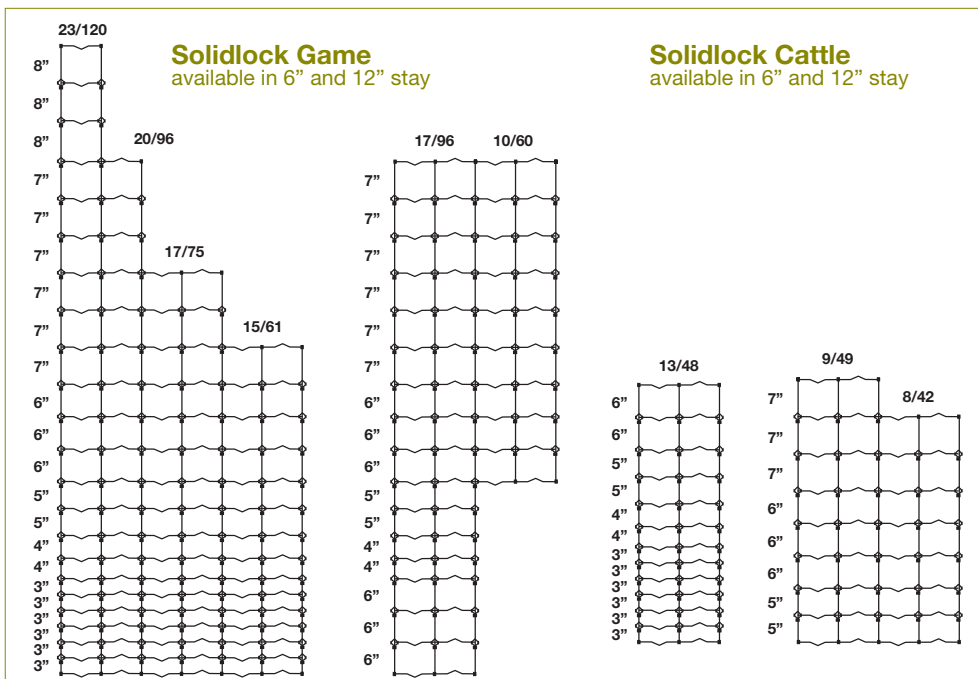

Solidlock®

Fixed Knot

Are you looking for an agricultural fence that's strong, virtually maintenance free, and comes in sizes suited for practically all animals and applications?

Look no further than Solidlock.

Our fixed knot design combined with high tensile wire makes Solidlock the strongest woven wire fence you can buy. This design locks the line wire and stay wire together, giving you the strength you require. Plus Solidlock's use of high tensile wire and solid vertical stays means next to no maintenance. You can spend less time worrying about your fence - whether you want to keep animals in or out.

There's a Solidlock fence option to fit virtually any application you require. Our fence is available in varieties ranging from 42 inches to 120 inches tall. We have larger staggered openings or smaller 3 x 3 inch openings for horse applications.

Solidlock fence is available in Class 3 (heavy coat) galvanized for long life. You can also get Solidlock with Bezinol + Paint advanced coating. Choose either a black or green finish and enjoy the benefits of a product that will last four to six times longer than a standard Class 1 fence.