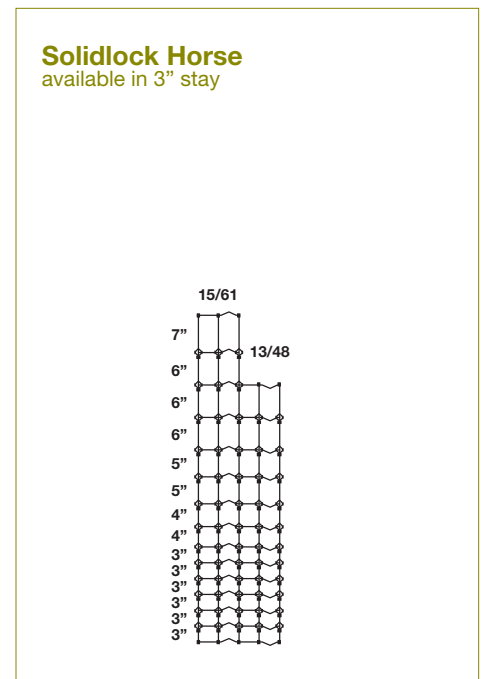

Solidlock®

Fixed Knot

Are you looking for an agricultural fence that's strong, virtually maintenance free, and comes in sizes suited for practically all animals and applications?

Look no further than Solidlock.

Our fixed knot design combined with high tensile wire makes Solidlock the strongest woven wire fence you can buy. This design locks the line wire and stay wire together, giving you the strength you require. Plus Solidlock's use of high tensile wire and solid vertical stays means next to no maintenance. You can spend less time worrying about your fence - whether you want to keep animals in or out.

There's a Solidlock fence option to fit virtually any application you require. Our fence is available in varieties ranging from 42 inches to 120 inches tall. We have larger staggered openings or smaller 3 x 3 inch openings for horse applications.

Solidlock fence is available in Class 3 (heavy coat) galvanized for long life. You can also get Solidlock with Bezinol + Paint advanced coating. Choose either a black or green finish and enjoy the benefits of a product that will last four to six times longer than a standard Class 1 fence.