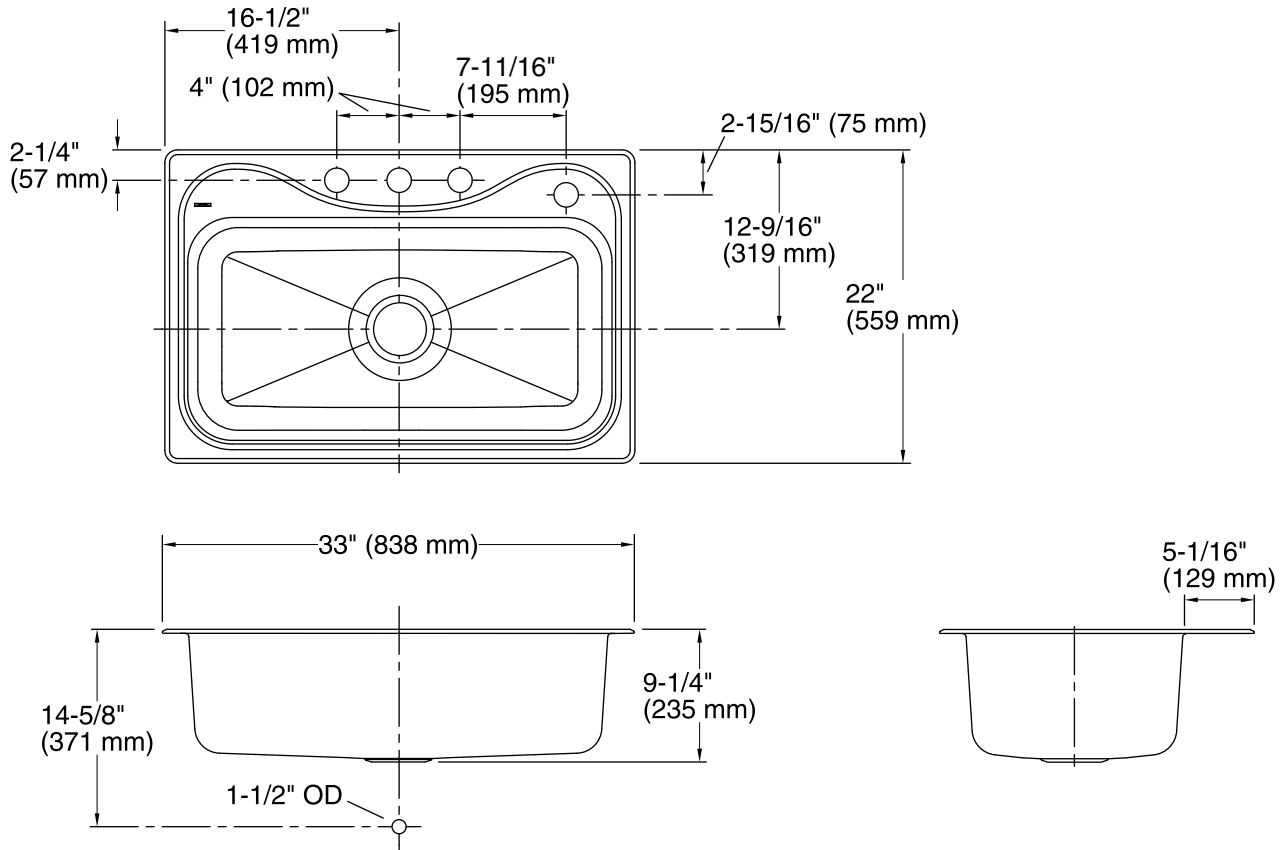

Southaven® X

Top-mount Kitchen Sink
45987-4

Features

- Rectangular bowl.
- Four faucet holes.
- Satin deck and luster bowl finishes.
- SilentShield® sound-absorption technology offers quieter performance.
- 33" (838 mm) x 22" (559 mm) x 9-1/4" (235 mm)

Material

- 18-gauge stainless steel.

Installation

- Top-mount.
- Strainer not included.

Recommended Accessories

7400 Sink Strainer

Components

Product includes:

1150001 Installation Clips

Codes/Standards

ASME A112.19.3/CSA B45.4

STERLING® Warranty - Stainless Steel Sinks

See website for detailed warranty information.

Technical Information

All product dimensions are nominal.

- Bowl configuration: Single
- Installation: Top-mount
- Min. base cabinet width: 36" (914 mm)
- Bowl area (Only): Length: 29-1/4" (743 mm)
Width: 15" (381 mm)
Bowl depth: 9-1/4" (235 mm)
Water depth: 9" (229 mm)
- Number of deck holes: 4
- Faucet hole(s): 1-7/16" (37 mm)
- Drain hole: 3-5/8" (92 mm)
- Template: 1032929-7, not required, not included