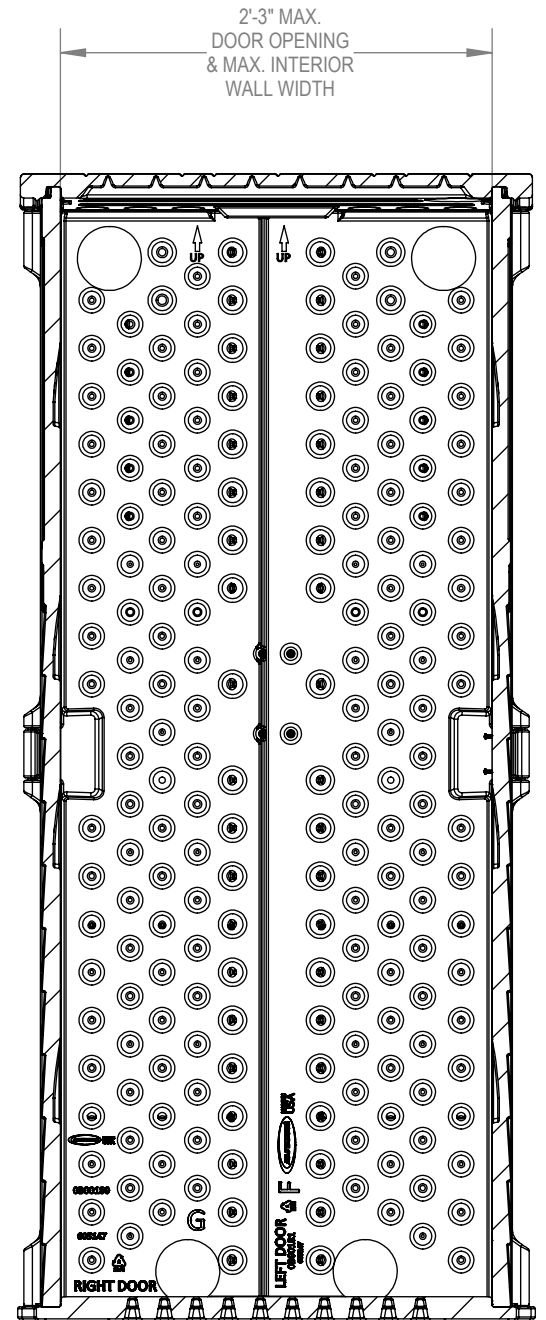

BMS1250
Front View

Interior: 3.8 sq. ft
22 cu. ft.

Exterior: 28 cu ft.

BMS1250 Side View

BMS1250 Sect. View

5'-7 1/2" MIN.
INTERIOR
HEIGHT

SECTION A-A
SCALE 1 : 12

SECTION B-B
SCALE 1 : 12