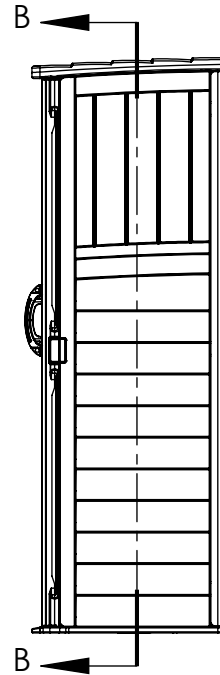

BMS1250
Front View

Interior: 3.8 sq. ft
22 cu. ft.

Exterior: 28 cu ft.

BMS1250 Side View

BMS1250 Sect. View

5'-7 1/2" MIN.
INTERIOR
HEIGHT

SECTION A-A
SCALE 1 : 12

SECTION B-B
SCALE 1 : 12