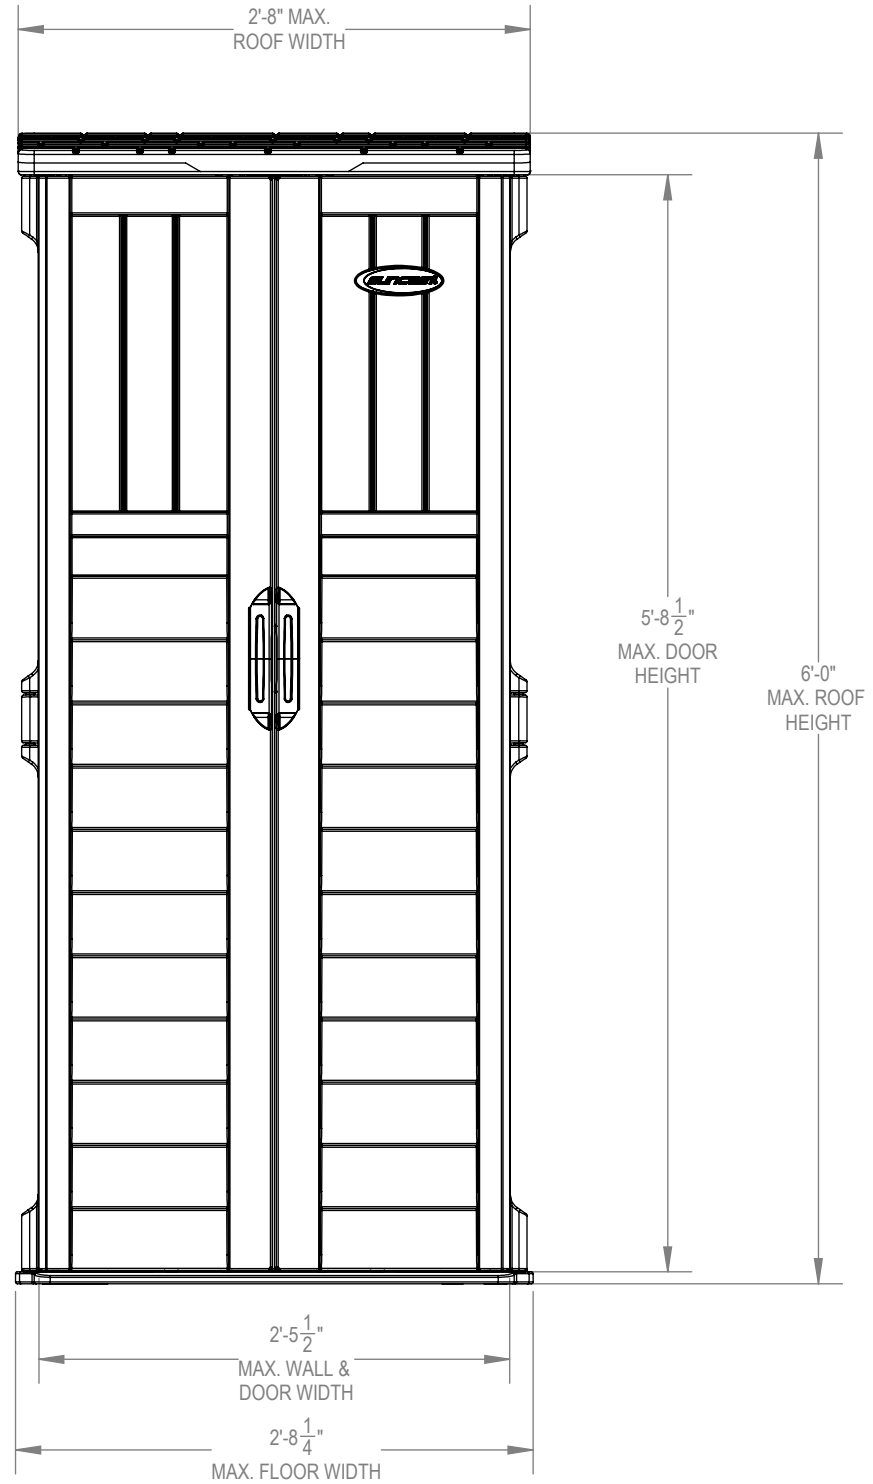

BMS1250
Front View

Interior: 3.8 sq. ft
22 cu. ft.

Exterior: 28 cu ft.

BMS1250 Side View

BMS1250 Sect. View

5'-7 1/2" MIN.
INTERIOR
HEIGHT

SECTION A-A
SCALE 1 : 12

SECTION B-B
SCALE 1 : 12